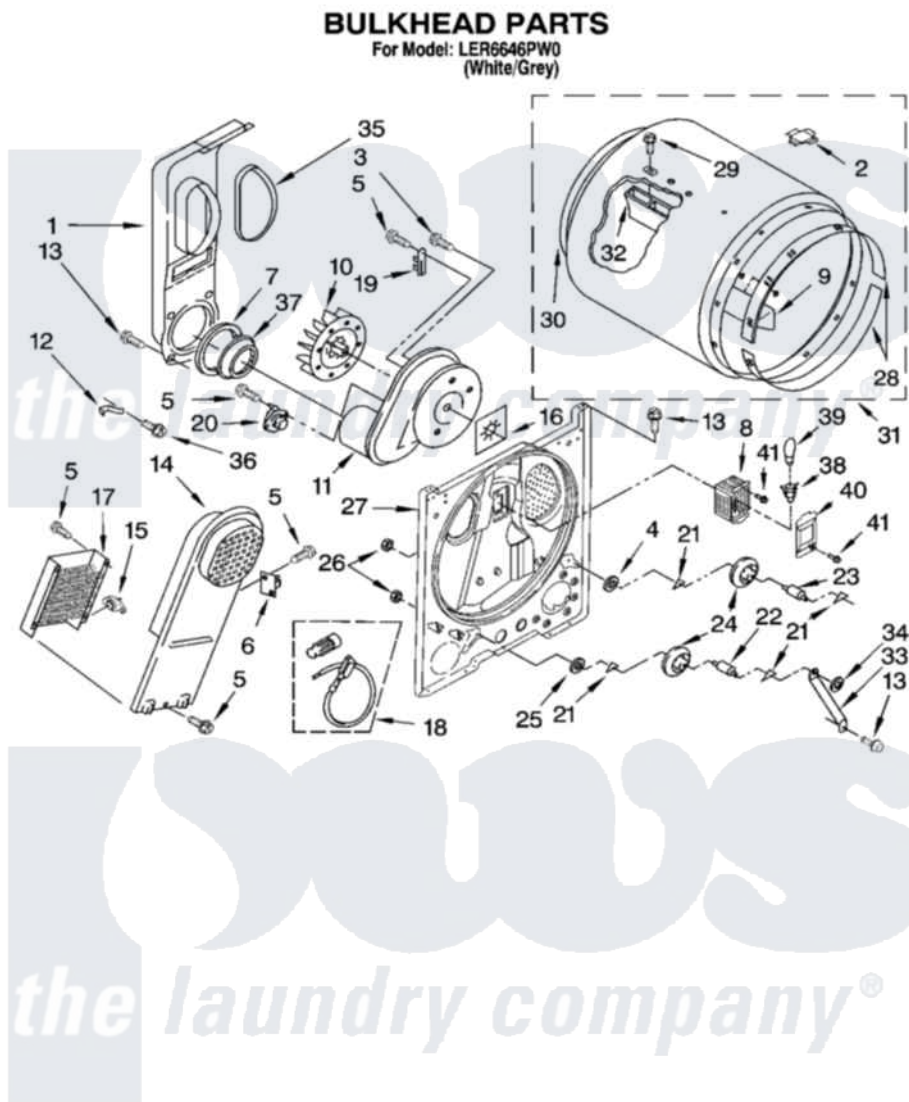

Whirlpool LER6646PW0 03 - BULKHEAD PARTS, OPTIONAL PARTS (NOT INCLUDED)

8180511

5

Whirlpool [Residential Whirlpool LER6646PW0 Dryer Parts](#) Parts Diagram 03 - BULKHEAD PARTS, OPTIONAL PARTS (NOT INCLUDED)

[Click on the part number to view part](#)

Item	Original Part Number	Replaced By	Status	Part Description
1	348368			Lint Chute Assembly
2	8066086			Plug, Drum Hole
3	3390647	488729		Screw
4	3388703			Washer, Support
5	90767			Screw, 8A X 3/8 HeX Washer Head Tapping
6	3977393	279816		Cutoff-Tml
7	347139			Seal, Lint Chute
8	3977373			Bracket, Drum Light
9	3403636			Baffle, Drum
10	694089			Wheel, Blower
11	8557384	8577230		Housing, Blower
12	3398161			CLIP
13	343641	681414		Screw, 10AB X 1/2
14	8541818			Box, Heater