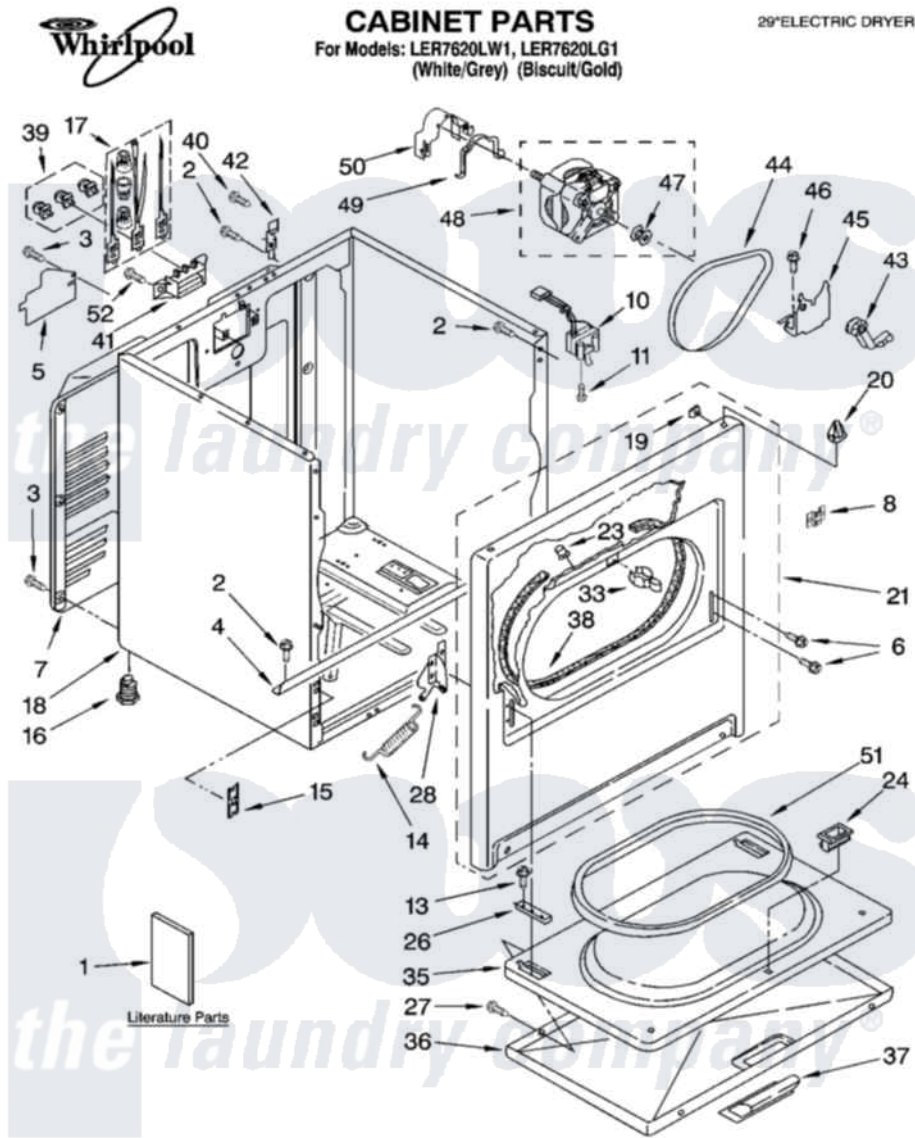

Whirlpool LER7620LG1 01 - CABINET PARTS

03-04 Litho in U.S.A. (djc)

1

Part No. 8180306

Whirlpool [Residential Whirlpool LER7620LG1 Dryer Parts](#) Parts Diagram 01 - CABINET PARTS

[Click on the part number to view part](#)

Item	Original Part Number	Replaced By	Status	Part Description
1	LIT8535829		Not Available	Literature Parts (Instructions, Installation)
"	LIT8535823		Not Available	Literature Parts (Sheet, Cycle Feature (For Model LEQ5000KW1))
"	LIT8522243		Not Available	Literature Parts (Guide, Use & Care)
"	LIT3979703		Not Available	Literature Parts (Label, Wiring Diagram)
"	N/A		Not Available	Following May Be Purchased DO-IT-YOURSELF REPAIR MANUALS
"	LIT677818	677818L		Diy
2	343641	681414		Screw, 10AB X 1/2
3	693995			Screw, Hex Head
4	8541400			Bracket, Cabinet
5	3396795			Cover, Terminal Block
6	342043	486146		Screw
7	3396805	280043		Panel-Rear