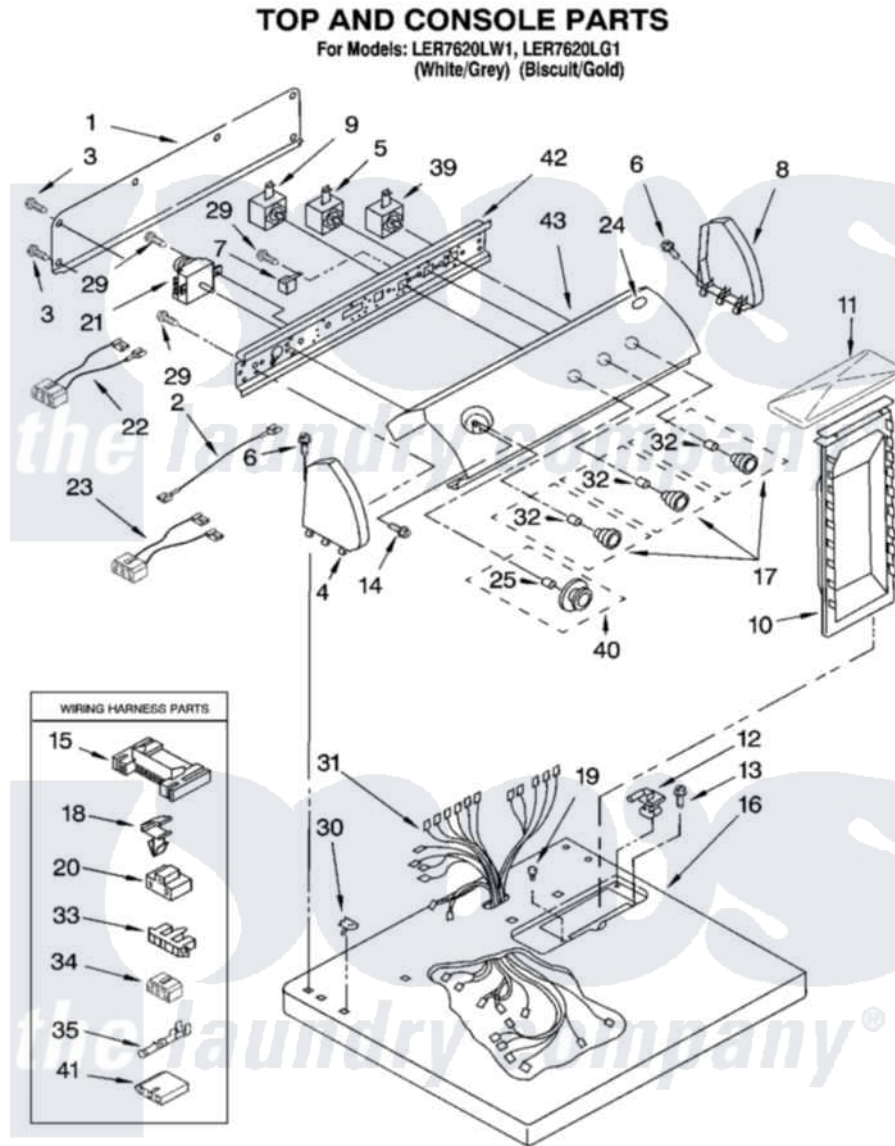

Whirlpool LER7620LG1 02 - TOP AND CONSOLE PARTS

Whirlpool Residential Whirlpool LER7620LG1 Dryer Parts Parts Diagram 02 - TOP AND CONSOLE PARTS
Click on the part number to view part

Item	Original Part Number	Replaced By	Status	Part Description
1	8274261			Do-It-Yourself Repair Manuals
2	3401684			Jumper, Wire
3	693995			Screw, Hex Head
4	8271365	279962		Endcap
"	8271368	279965		Endcap
5	3405156			Switch, Rotary
6	388326			Screw, 8-18 X 1.25
7	694419			Mini-Buzzer
8	8271359	279962		Endcap
"	8271362	279965		Endcap
9	3399639			Switch, Rotary Temperature
10	349639			HAndle And Lint Screen Assembly
11	8283378			Cover, Lint Screen
"	8283380			Cover, Lint Screen
12	3978605	W10044470		Hinge, RH
"	3978606			Hinge, Lint Lid

13	688983	487240	Screw, For Mtg. Service Capacitor
14	3400859		Screw, Grounding
15	3395683		Receptacle, Multi-Terminal
16	8271390	8521918	Top
"	8271392	8521920	Top
17	8538957		Knob, Control
"	8538958		Knob, Control
18	3394427		Clip-Harness
19	297535	17258	Bumper
20	3401144		Connector
21	3979618		Timer Assembly
22	3397695		Wire, Jumper
23	3396029	8539893	Wire, Jumper
24	3955775	8303811	Badge, Assembly
25	688805		Clip, Spring Knob
29	3390646	W10139210	Screw, 8-18 X 5/16
30	357213		Nut, Push-In
31	8299873	8576503	Harness, Wiring
32	8536939		Clip, Knob
33	3397269		Connector, Timer
34	3347243		Block, Disconnect
35	94614		Terminal
39	3398095		Switch, Push-To-Start
40	8538953		Timer Knob Assembly
"	8538954		Timer Knob Assembly
41	3936144		Do-It-Yourself Repair Manuals
42	8271418		Bracket, Control
43	8532615		Panel, Control
"	8532616		Panel, Control