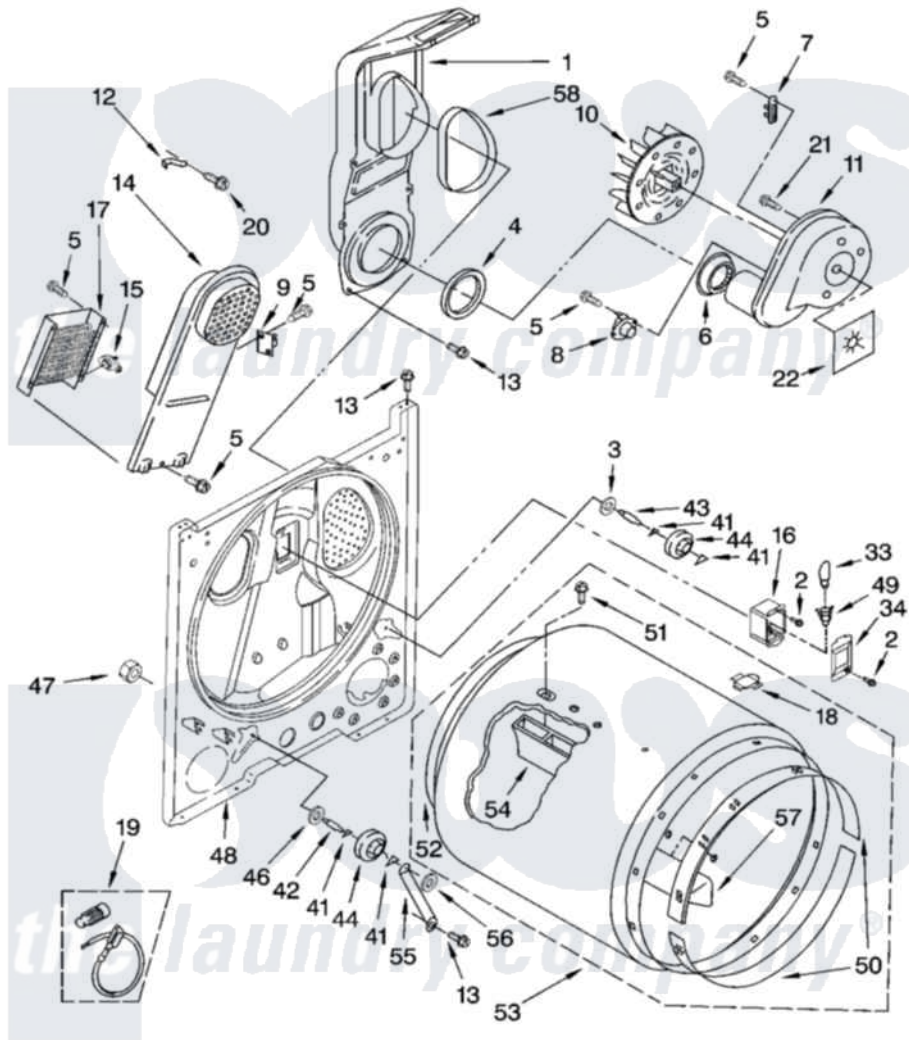

# Whirlpool LER7620LG1 03 - BULKHEAD PARTS

## BULKHEAD PARTS

For Models: LER7620LW1, LER7620LG1  
(White/Grey) (Biscuit/Gold)

8180306

5

Whirlpool [Residential Whirlpool LER7620LG1 Dryer Parts](#) Parts Diagram 03 - BULKHEAD PARTS

[Click on the part number to view part](#)

Item	Original Part Number	Replaced By	Status	Part Description
1	<a href="#">348368</a>			Lint Chute Assembly
2	487909	<a href="#">488729</a>		Screw
3	<a href="#">3388703</a>			Washer, Support
4	<a href="#">347139</a>			Seal, Lint Chute
5	<a href="#">90767</a>			Screw, 8A X 3/8 HeX Washer Head Tapping
6	<a href="#">696302</a>			Shield, Exhaust
7	<a href="#">3392519</a>			Thermal Limiter
8	<a href="#">3387134</a>			Thermostat, Internal-Bias
9	3977393	<a href="#">279816</a>		Cutoff-Tml
10	<a href="#">694089</a>			Wheel, Blower
11	8557384	<a href="#">8577230</a>		Housing, Blower
12	3398161			CLIP
13	343641	<a href="#">681414</a>		Screw, 10AB X 1/2
14	<a href="#">8541818</a>			Box, Heater
15	<a href="#">3977767</a>			Thermostat, High Limit 250 F
16	<a href="#">3977373</a>			Bracket, Drum Light