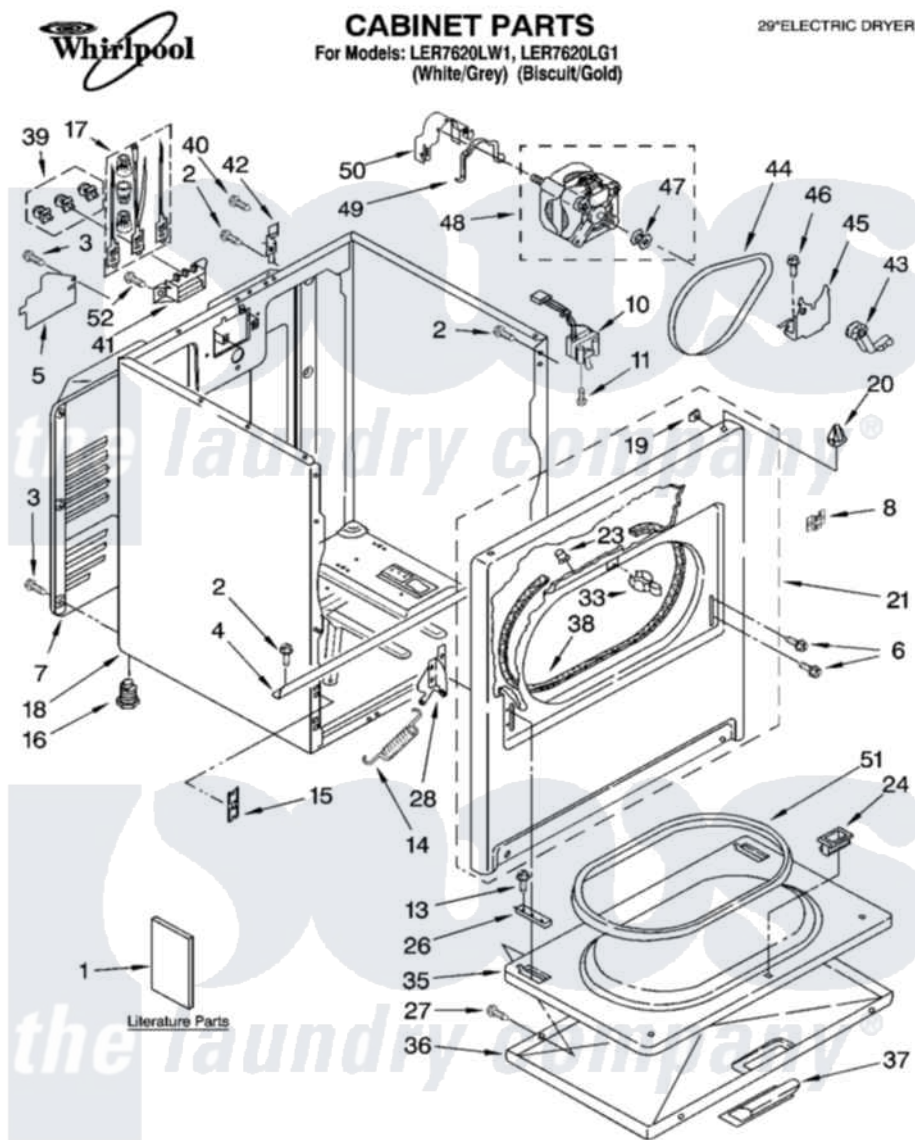

# Whirlpool LER7620LW1 01 - CABINET PARTS

03-04 Litho in U.S.A. (djc)

1

Part No. 8180306

Whirlpool Residential Whirlpool LER7620LW1 Dryer Parts Parts Diagram 01 - CABINET PARTS

[Click on the part number to view part](#)

Item	Original Part Number	Replaced By	Status	Part Description
1	LIT8535829		Not Available	Literature Parts (Instructions, Installation)
"	LIT8535823		Not Available	Literature Parts (Sheet, Cycle Feature (For Model LEQ5000KW1))
"	LIT8522243		Not Available	Literature Parts (Guide, Use & Care)
"	LIT3979703		Not Available	Literature Parts (Label, Wiring Diagram)
"	N/A		Not Available	Following May Be Purchased DO-IT-YOURSELF REPAIR MANUALS
"	LIT677818	<a href="#">677818L</a>		Diy
2	343641	<a href="#">681414</a>		Screw, 10AB X 1/2
3	<a href="#">693995</a>			Screw, Hex Head
4	<a href="#">8541400</a>			Bracket, Cabinet
5	<a href="#">3396795</a>			Cover, Terminal Block
6	342043	<a href="#">486146</a>		Screw
7	3396805	<a href="#">280043</a>		Panel-Rear