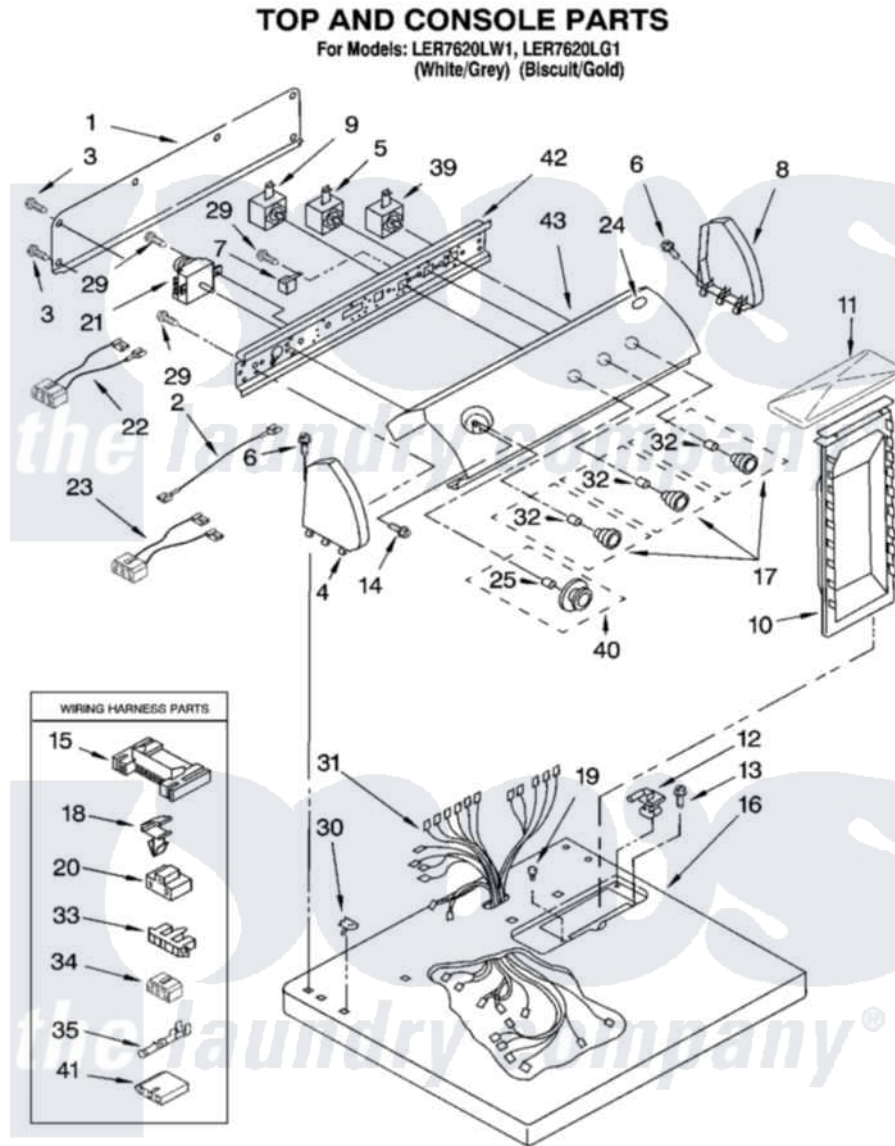

Whirlpool LER7620LW1 02 - TOP AND CONSOLE PARTS

Whirlpool [Residential Whirlpool LER7620LW1 Dryer Parts](#) Parts Diagram 02 - TOP AND CONSOLE PARTS
Click on the part number to view part

Item	Original Part Number	Replaced By	Status	Part Description
1	8274261			Do-It-Yourself Repair Manuals
2	3401684			Jumper, Wire
3	693995			Screw, Hex Head
4	8271365	279962		Endcap
"	8271368	279965		Endcap
5	3405156			Switch, Rotary
6	388326			Screw, 8-18 X 1.25
7	694419			Mini-Buzzer
8	8271359	279962		Endcap
"	8271362	279965		Endcap
9	3399639			Switch, Rotary Temperature
10	349639			HAndle And Lint Screen Assembly
11	8283378			Cover, Lint Screen
"	8283380			Cover, Lint Screen
12	3978605	W10044470		Hinge, RH
"	3978606			Hinge, Lint Lid

13	688983	487240	Screw, For Mtg. Service Capacitor
14	3400859		Screw, Grounding
15	3395683		Receptacle, Multi-Terminal
16	8271390	8521918	Top
"	8271392	8521920	Top
17	8538957		Knob, Control
"	8538958		Knob, Control
18	3394427		Clip-Harness
19	297535	17258	Bumper
20	3401144		Connector
21	3979618		Timer Assembly
22	3397695		Wire, Jumper
23	3396029	8539893	Wire, Jumper
24	3955775	8303811	Badge, Assembly
25	688805		Clip, Spring Knob
29	3390646	W10139210	Screw, 8-18 X 5/16
30	357213		Nut, Push-In
31	8299873	8576503	Harness, Wiring
32	8536939		Clip, Knob
33	3397269		Connector, Timer
34	3347243		Block, Disconnect
35	94614		Terminal
39	3398095		Switch, Push-To-Start
40	8538953		Timer Knob Assembly
"	8538954		Timer Knob Assembly
41	3936144		Do-It-Yourself Repair Manuals
42	8271418		Bracket, Control
43	8532615		Panel, Control
"	8532616		Panel, Control