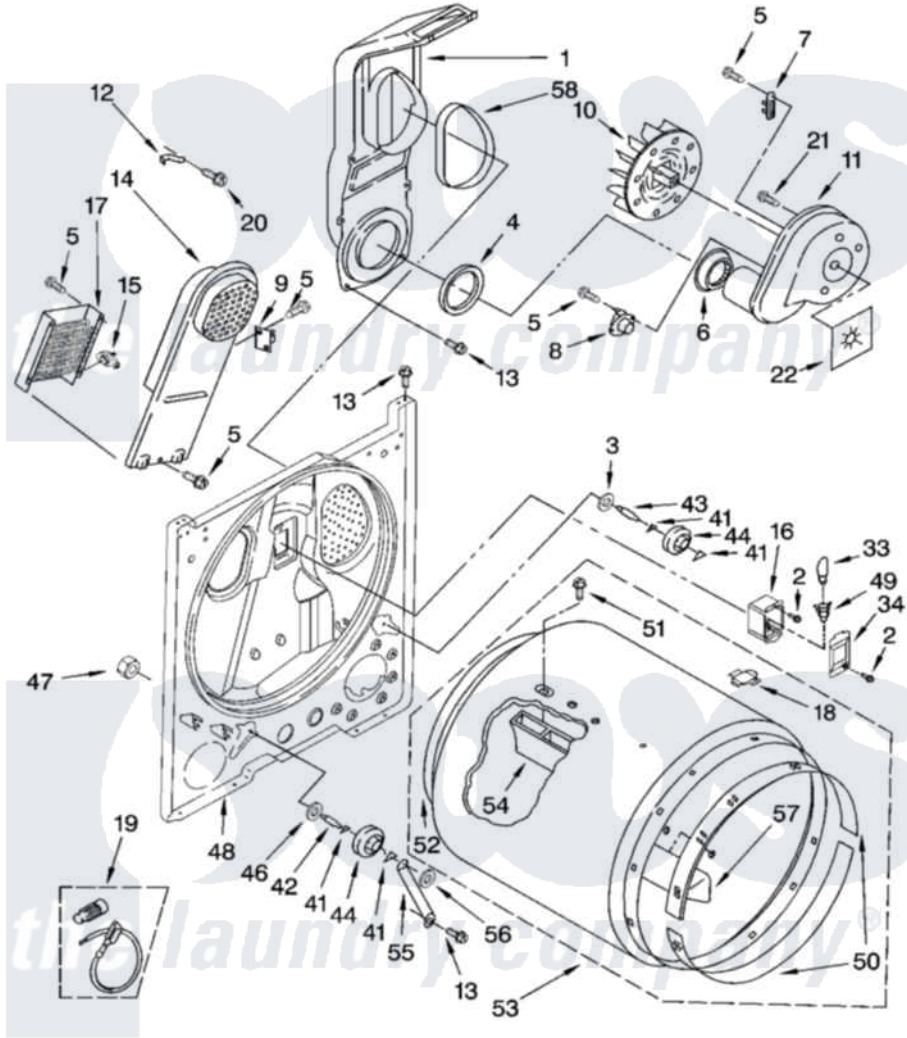

Whirlpool LER7620LW1 03 - BULKHEAD PARTS

BULKHEAD PARTS

For Models: LER7620LW1, LER7620LG1
(White/Grey) (Biscuit/Gold)

8180306

5

Whirlpool [Residential Whirlpool LER7620LW1 Dryer Parts](#) Parts Diagram 03 - BULKHEAD PARTS
Click on the part number to view part

Item	Original Part Number	Replaced By	Status	Part Description
1	348368			Lint Chute Assembly
2	487909	488729		Screw
3	3388703			Washer, Support
4	347139			Seal, Lint Chute
5	90767			Screw, 8A X 3/8 HeX Washer Head Tapping
6	696302			Shield, Exhaust
7	3392519			Thermal Limiter
8	3387134			Thermostat, Internal-Bias
9	3977393	279816		Cutoff-Tml
10	694089			Wheel, Blower
11	8557384	8577230		Housing, Blower
12	3398161			CLIP
13	343641	681414		Screw, 10AB X 1/2
14	8541818			Box, Heater
15	3977767			Thermostat, High Limit 250 F
16	3977373			Bracket, Drum Light

17	3403585	279838	Element
18	8066086		Plug, Drum Hole
19	279457		Wire Kit, Terminal
20	489463		Screw, 8-18 X 1/16
21	3390647	488729	Screw
22	3394196		Seal, Blower Shaft
33	3406124	22002263	Lamp
34	3402841	8532165	Lens, Drum Light
41	690997		Washer, Thrust
42	3399506	W10359270	Shaft, Drum Roller Threads
43	3399507	W10359269	Shaft, Drum Roller Threads
44	3397588	349241T	Support
46	348197		Washer, Support
47	3359452		Nut, Lock
48	3403413		Bulkhead
49	3403634	W10136369	Socket, Drum Light Assembly
50	692526	279441	BeaRng-Rng
51	97787	W10109200	Screw, Baffle Mounting
52	3406130	279857	Seal
53	695587		Drum Assembly
54	692490		Baffle, Drum
55	3976434		Bracket, Support Shaft
56	90296		Nut, Push On
57	3403636		Baffle, Drum
58	339956		Seal, Air Duct To Bulkhead
"	N/A	Not Available	ACCESSORY PARTS
"	3406839		Dry Rack Assembly
"	279948	4392065	Kit, Dryer Repair
"	8522199		Accessory Parts
"	72017		Paint, Touch-Up
"	4392899		Paint, Touch-Up
"	350930		Paint, Pressurized Spray B
"	4392901		Paint, Pressurized Spray
"	350938		Paint, Pressurized Spray B
"	799344		Paint, Touch-Up)
"	4392900		Paint, Bulk)