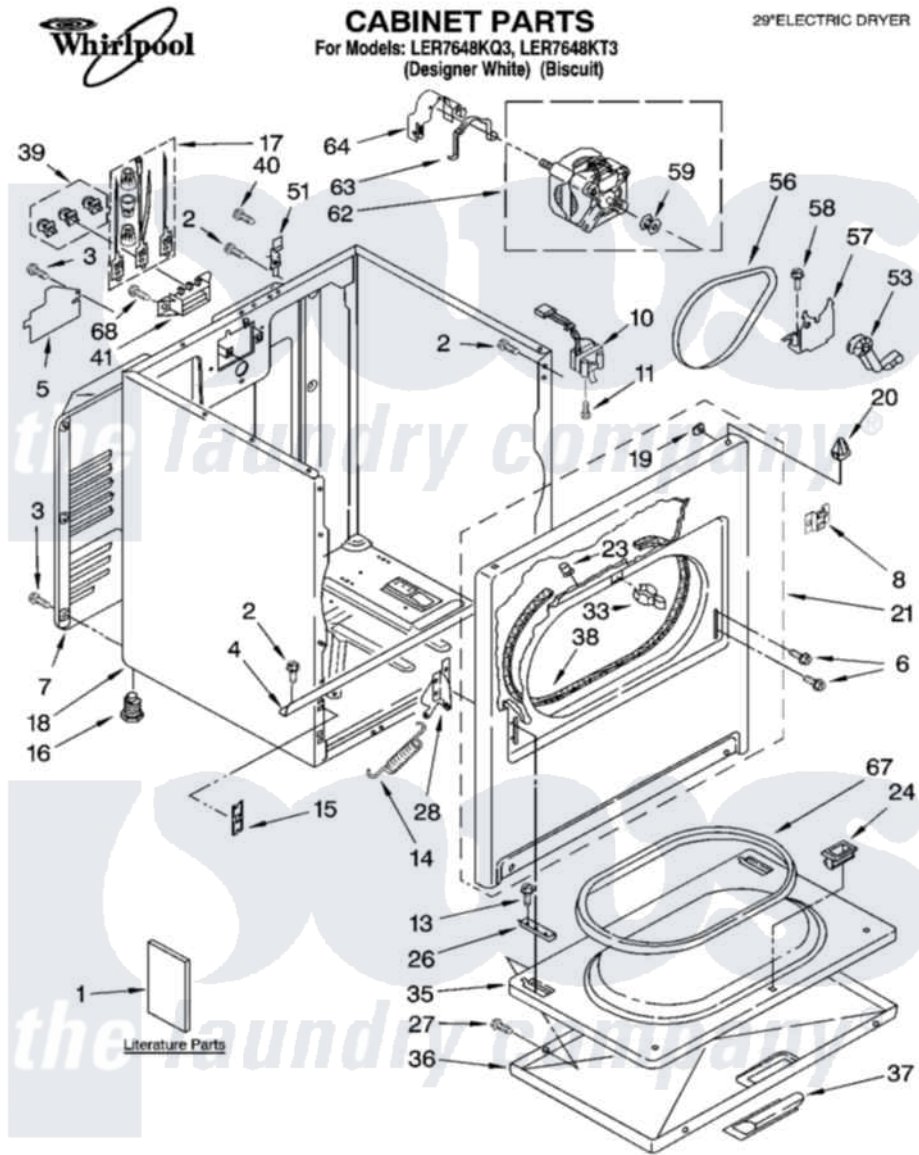

Whirlpool LER7648KT3 01 - CABINET PARTS

01-04 Litho in U.S.A. (djc)

1

Part No. 8180211

Whirlpool [Residential Whirlpool LER7648KT3 Dryer Parts](#) Parts Diagram 01 - CABINET PARTS

[Click on the part number to view part](#)

Item	Original Part Number	Replaced By	Status	Part Description
1	LIT8535829		Not Available	Literature Parts (Instructions, Installation)
"	LIT8522243		Not Available	Literature Parts (Guide, Use & Care)
"	LIT3979703		Not Available	Literature Parts (Label, Wiring Diagram)
"	LIT8522245		Not Available	Literature Parts (Sheet, Cycle Feature (For Model LEQ5000KQ1))
"	N/A		Not Available	Following May Be Purchased DO-IT-YOURSELF REPAIR MANUALS
"	LIT677818	677818L		Diy
2	343641	681414		Screw, 10AB X 1/2
3	693995			Screw, Hex Head
4	8541400			Bracket, Cabinet
5	3396795			Cover, Terminal Block
6	342043	486146		Screw
7	3396805	280043		Panel-Rear