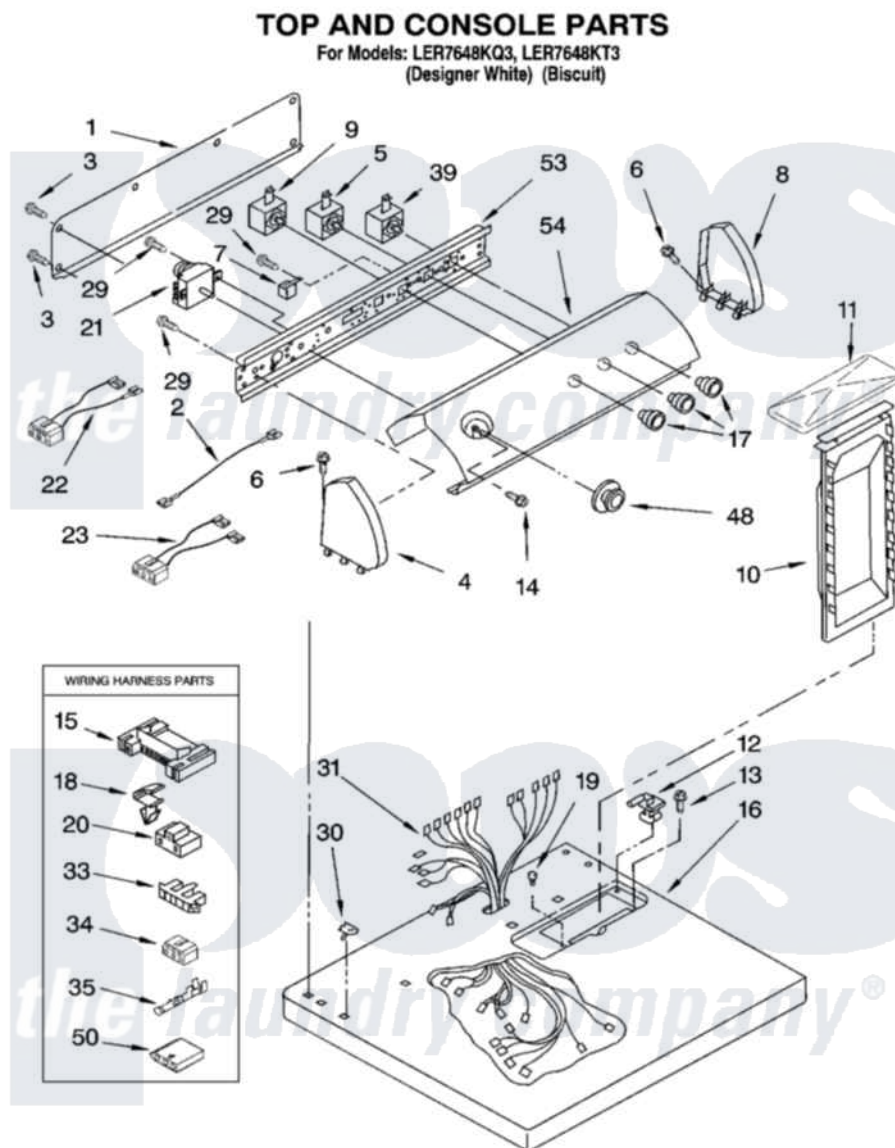

Whirlpool LER7648KT3 02 - TOP AND CONSOLE PARTS OPTIONAL PARTS (NOT INCLUDED)

8180211

3

Whirlpool [Residential Whirlpool LER7648KT3 Dryer Parts](#) Parts Diagram 02 - TOP AND CONSOLE PARTS OPTIONAL PARTS (NOT INCLUDED)

[Click on the part number to view part](#)

Item	Original Part Number	Replaced By	Status	Part Description
1	8274261			Do-It-Yourself Repair Manuals
2	3401684			Jumper, Wire
3	693995			Screw, Hex Head
4	8271365	279962		Endcap
"	8271368	279965		Endcap
5	3405156			Switch, Rotary
6	388326			Screw, 8-18 X 1.25
7	694419			Mini-Buzzer
8	8271359	279962		Endcap
"	8271362	279965		Endcap
9	3399639			Switch, Rotary Temperature
10	349639			HAndle And Lint Screen Assembly
11	8283378			Cover, Lint Screen
"	8283380			Cover, Lint Screen

12	3978605	W10044470	Hinge, RH
"	3978606		Hinge, Lint Lid
13	688983	487240	Screw, For Mtg. Service Capacitor
14	3400859		Screw, Grounding
15	3395683		Receptacle, Multi-Terminal
16	8271390	8521918	Top
"	8271392	8521920	Top
17	8271339	3957799	Knob, Control
"	8271348	3957797	Knob, Push-To-Start
18	3394427		Clip-Harness
19	297535	17258	Bumper
20	3401144		Connector
21	3979618		Timer Assembly
22	3397695		Wire, Jumper
23	3396029	8539893	Wire, Jumper
29	3390646	W10139210	Screw, 8-18 X 5/16
30	357213		Nut, Push-In
31	8299873	8576503	Harness, Wiring
33	3397269		Connector, Timer
34	3347243		Block, Disconnect
35	94614		Terminal
39	3398095		Switch, Push-To-Start
48	8312687	3957754	Timer Knob Assembly
"	8271404	3957755	Timer Knob Assembly
50	3936144		Do-It-Yourself Repair Manuals
53	8271418		Bracket, Control
54	3977851		Panel, Control
"	3977852		Panel, Control
"	N/A	Not Available	ACCESSORY PARTS
"	279948	4392065	Kit, Dryer Repair
"	3406839		Dry Rack Assembly
"	8522199		Accessory Parts
"	72017		Paint, Touch-Up
"	4392899		Paint, Touch-Up
"	350930		Paint, Pressurized Spray B
"	4392901		Paint, Pressurized Spray
"	350938		Paint, Pressurized Spray B
"	799344		Paint, Touch-Up)
"	4392900		Paint, Bulk)