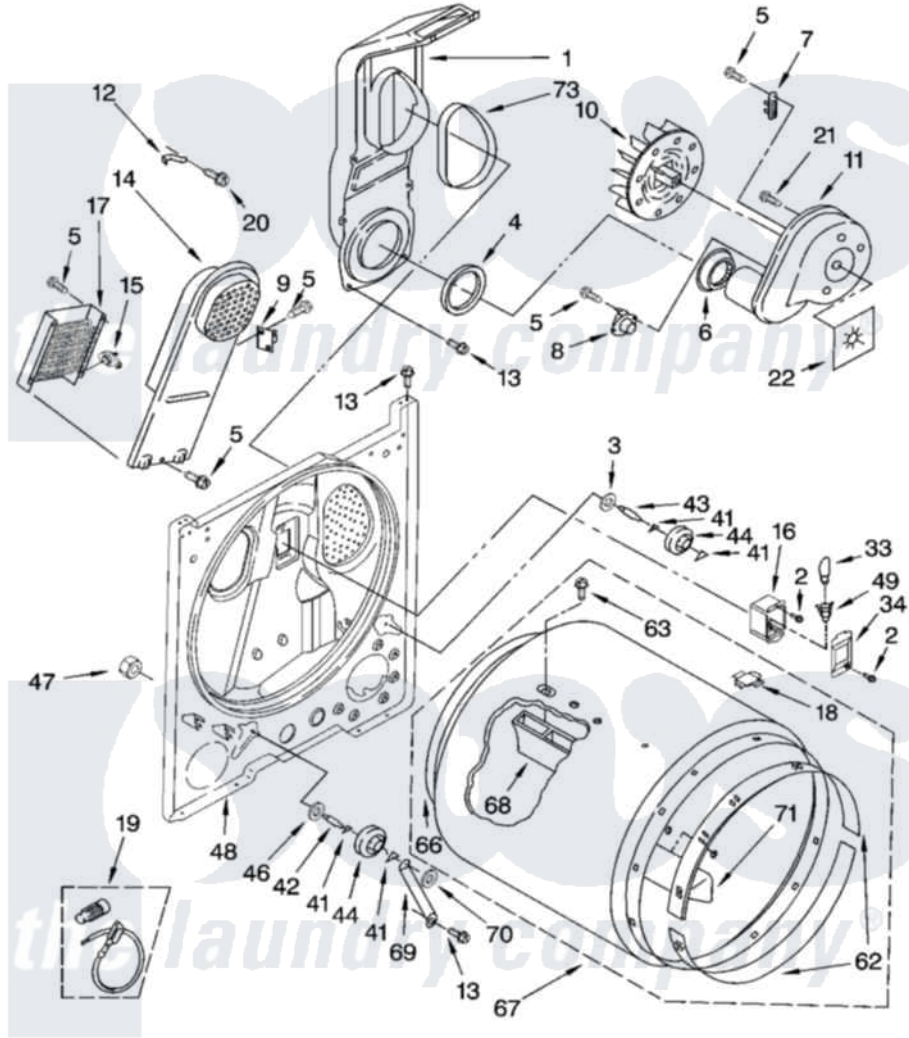

Whirlpool LER7648KT3 03 - BULKHEAD PARTS

BULKHEAD PARTS

For Models: LER7648KQ3, LER7648KT3
(Designer White) (Biscuit)

8180211

5

Whirlpool [Residential Whirlpool LER7648KT3 Dryer Parts](#) Parts Diagram 03 - BULKHEAD PARTS
Click on the part number to view part

Item	Original Part Number	Replaced By	Status	Part Description
1	348368			Lint Chute Assembly
2	487909	488729		Screw
3	3388703			Washer, Support
4	347139			Seal, Lint Chute
5	90767			Screw, 8A X 3/8 HeX Washer Head Tapping
6	696302			Shield, Exhaust
7	3392519			Thermal Limiter
8	3387134			Thermostat, Internal-Bias
9	3977393	279816		Cutoff-Tml
10	694089			Wheel, Blower
11	8557384	8577230		Housing, Blower
12	3398161			CLIP
13	343641	681414		Screw, 10AB X 1/2
14	8541818			Box, Heater
15	3977767			Thermostat, High Limit 250 F
16	3977373			Bracket, Drum Light

17	3403585	279838	Element
18	8066086		Plug, Drum Hole
19	279457		Wire Kit, Terminal
20	489463		Screw, 8-18 X 1/16
21	3390647	488729	Screw
22	3394196		Seal, Blower Shaft
33	3406124	22002263	Lamp
34	3402841	8532165	Lens, Drum Light
41	690997		Washer, Thrust
42	3399506	W10359270	Shaft, Drum Roller Threads
43	3399507	W10359269	Shaft, Drum Roller Threads
44	3397588	349241T	Support
46	348197		Washer, Support
47	3359452		Nut, Lock
48	3403413		Bulkhead
49	3403634	W10136369	Socket, Drum Light Assembly
62	692526	279441	BeaRng-Rng
63	97787	W10109200	Screw, Baffle Mounting
66	3406130	279857	Seal
67	695587		Drum Assembly
68	692490		Baffle, Drum
69	3976434		Bracket, Support Shaft
70	90296		Nut, Push On
71	3403636		Baffle, Drum
73	339956		Seal, Air Duct To Bulkhead