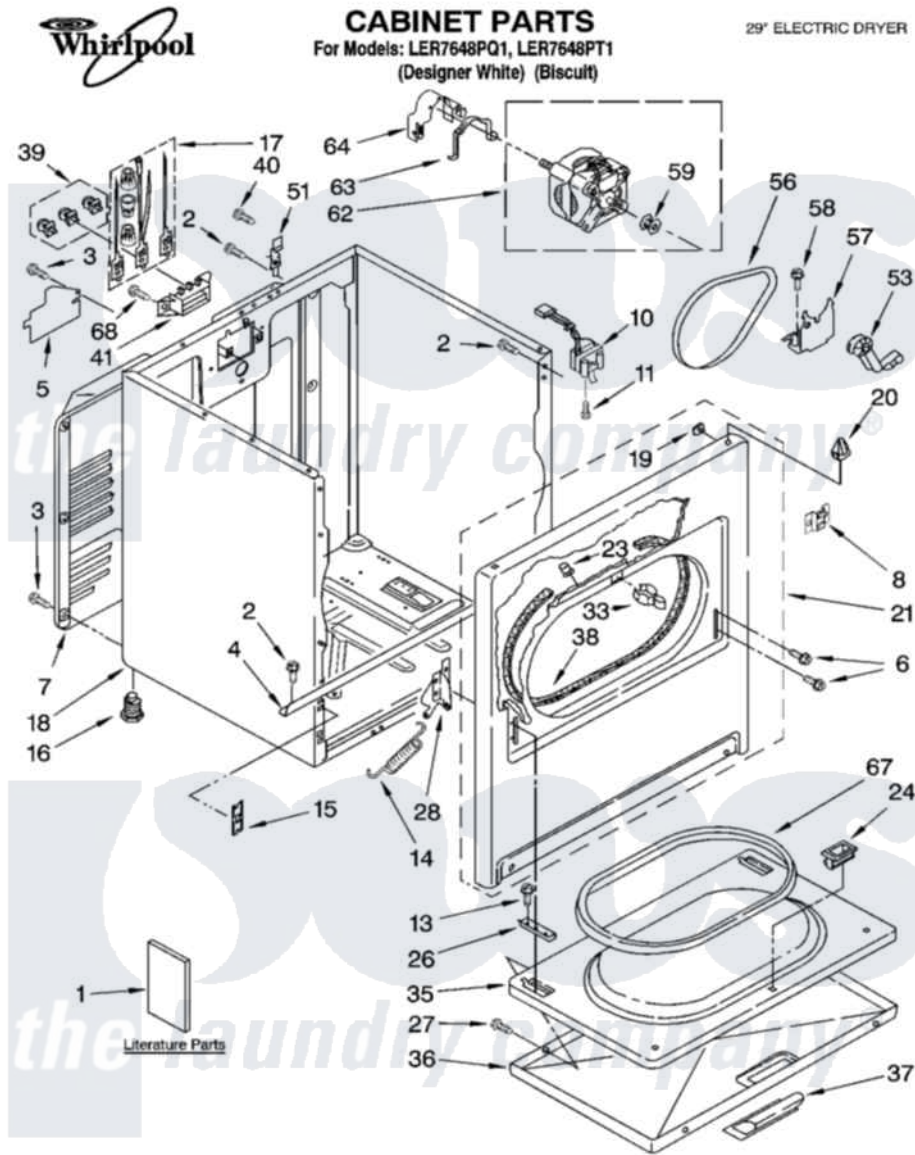

Whirlpool LER7648PQ1 01 - CABINET PARTS

10-05 Litho in U.S.A. (rcg)

1

Part No. 8180904

Whirlpool [Residential Whirlpool LER7648PQ1 Dryer Parts](#) Parts Diagram 01 - CABINET PARTS
 Click on the part number to view part

Item	Original Part Number	Replaced By	Status	Part Description
1	8577188		Not Available	Instructions, Installation
"	8578183		Not Available	Use And Care Guide
"	3979703		Not Available	Wiring Diagram
"	8533770		Not Available	Sheet, Cycle Feature
"	N/A		Not Available	Following May Be Purchased DO-IT-YOURSELF REPAIR MANUALS
"	677818		Not Available	Manual, Do-It- Yourself Repair (Dryer)
2	343641	681414		Screw, 10AB X 1/2
3	693995			Screw, Hex Head
4	8541400			Bracket, Cabinet
5	3396795			Cover, Terminal Block
6	342043	486146		Screw
7	3396805	280043		Panel-Rear
8	8546676	W10041960		Spring, Door
10	3406107			Door Switch Assembly

11	697773	3395530	Screw
13	3357011	308685	Side Trim)
14	8541401	W10041960	Spring, Door
15	3394083		Clip, Front Panel
16	3392100	49621	Feet-Leveling
"	279810		Foot-Optional
17	279318		Terminal Tinned And Brass Panel
18	8530603	8533643	Cabinet
"	8530606	3977306	Cabinet
19	98234		Clip, U-Bend
20	690363	18776	Lock, Front Top
21	695620	279443	Panel
"	3977244	279891	Panel
23	685203	279220	Clip
24	3389441		Door Catch Assembly
26	337189		Clip, Hinge
27	694091		Trim, Side Right Hand
28	8066056		Hinge, Door
"	8066057		Hinge, Door
33	696144	279570	Latch
35	695737		Door, Rear
36	3393549		Door, Front
"	3977241		Door, Front
37	690270	348721	Handle
"	3977242		Handle, Door
38	3406129		Seal And Bearing Assembly
39	279393		Terminal Block Screw Kit
40	697776	4331106	Screw, No.10-32 X 7/16
41	3397659		Block, Terminal
51	238088	8066217	Hinge, Top
53	691366		Idler And Pulley Assembly
56	8066065	341241	Belt
57	348780		Base, Motor
58	3400500		Bolt, 3405245 5/16-18 X 3/4
59	3394341	W10299847	Pulley-Motor
62	8066206	279827	Motor-Drve
63	660658		Clamp, Motor Mounting 343481 685441
64	3404162		Clamp, Motor
67	3390731		Seal, Door
68	3393008	308685	Side Trim)