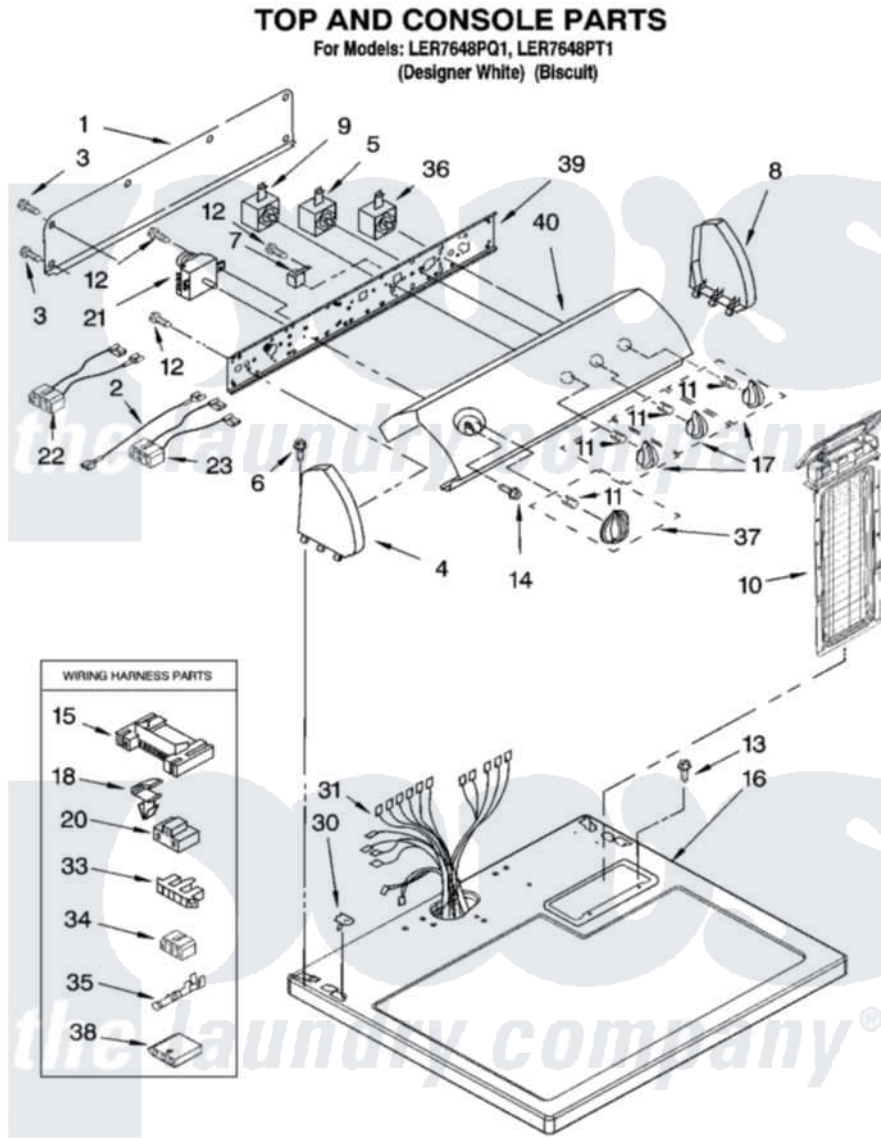

Whirlpool LER7648PQ1 02 - TOP AND CONSOLE PARTS

8180904

3

Whirlpool [Residential Whirlpool LER7648PQ1 Dryer Parts](#) Parts Diagram 02 - TOP AND CONSOLE PARTS
Click on the part number to view part

Item	Original Part Number	Replaced By	Status	Part Description
1	8274261			Do-It-Yourself Repair Manuals
2	3401684			Jumper, Wire
3	693995			Screw, Hex Head
4	8271365	279962		Endcap
"	8271368	279965		Endcap
5	3405156			Switch, Rotary
6	388326			Screw, 8-18 X 1.25
7	694419			Mini-Buzzer
8	8271359	279962		Endcap
"	8271362	279965		Endcap
9	3399639			Switch, Rotary Temperature
10	8557857			Screen, Lint
"	8557858			Screen, Lint
11	8536939			Clip, Knob
12	8533971	90767		Screw, 8A X 3/8 HeX Washer Head Tapping
				Screw, For Mtn. Service

13	688983	487240	Screw, For Mtg. Service Capacitor
14	8533951	3400859	Screw, Grounding
15	3395683		Receptacle, Multi-Terminal
16	8557930	8563985	Top
"	8557931	8563986	Top
17	8544935		Knob, Control
"	8544936		Knob, Control
18	3394427		Clip-Harness
20	3401144		Connector
21	3979618		Timer Assembly
22	3397695		Wire, Jumper
23	3396029	8539893	Wire, Jumper
30	357213		Nut, Push-In
31	8299873	8576503	Harness, Wiring
33	3397269		Connector, Timer
34	3347243		Block, Disconnect
35	94614		Terminal
36	3398095		Switch, Push-To-Start
37	8544955		Timer Knob Assembly
"	8544956		Timer Knob Assembly
38	3936144		Do-It-Yourself Repair Manuals
39	8271418		Bracket, Control
40	8545974	Not Available	Panel, Control (White)
"	8545975		Panel, Control