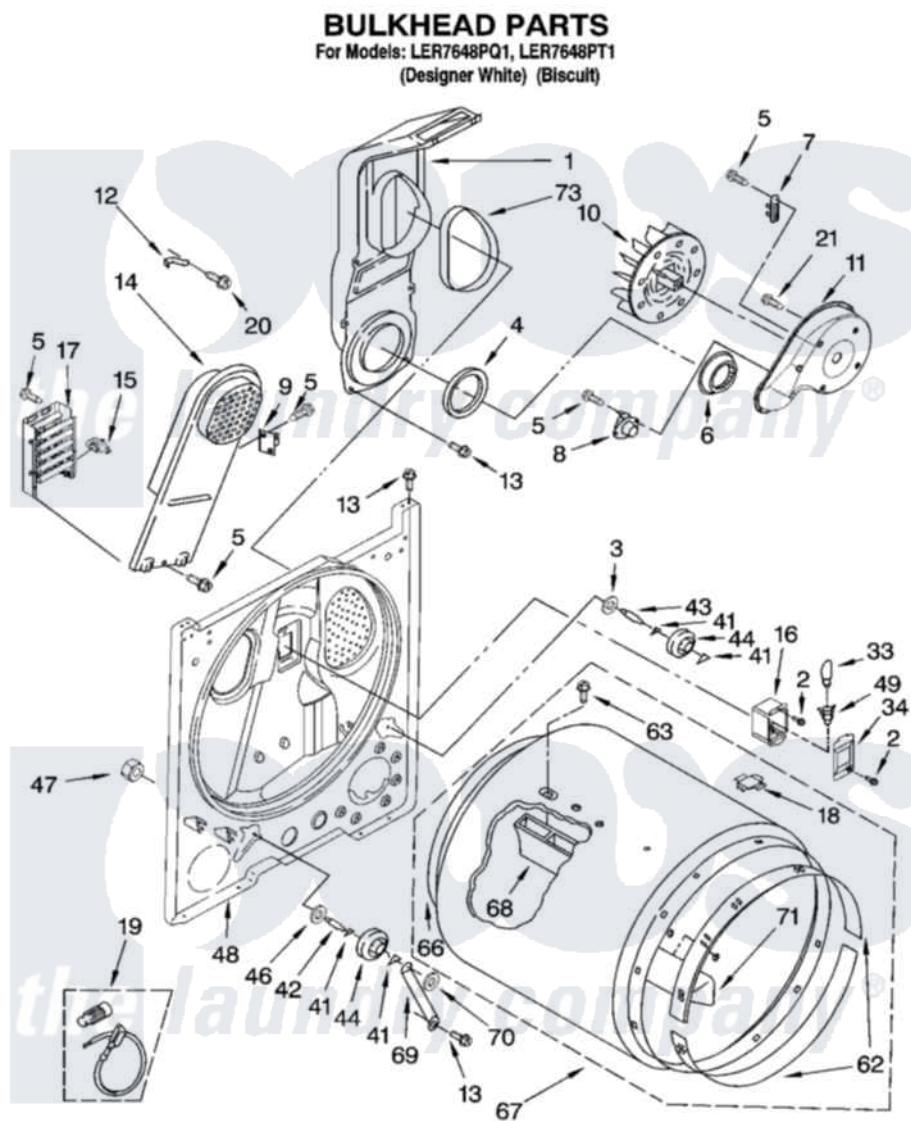

Whirlpool LER7648PQ1 03 - BULKHEAD PARTS, OPTIONAL PARTS (NOT INCLUDED)

8180904

5

Whirlpool [Residential Whirlpool LER7648PQ1 Dryer Parts](#) Parts Diagram 03 - BULKHEAD PARTS, OPTIONAL PARTS (NOT INCLUDED)

[Click on the part number to view part](#)

Item	Original Part Number	Replaced By	Status	Part Description
1	348368			Lint Chute Assembly
2	487909	488729		Screw
3	3388703			Washer, Support
4	347139			Seal, Lint Chute
5	90767			Screw, 8A X 3/8 HeX Washer Head Tapping
6	696302			Shield, Exhaust
7	3392519			Thermal Limiter
8	3387134			Thermostat, Internal-Bias
9	3977393	279816		Cutoff-Tml
10	694089			Wheel, Blower
11	8577230			Housing, Blower
12	3398161			CLIP
13	343641	681414		Screw, 10AB X 1/2
14	8541818			Box, Heater

15	3977767		Thermostat, High Limit 250 F
16	3977373		Bracket, Drum Light
17	8565582	279838	Element
18	8066086		Plug, Drum Hole
19	279457		Wire Kit, Terminal
20	489463		Screw, 8-18 X 1/16
21	3390647	488729	Screw
33	3406124	22002263	Lamp
34	3402841	8532165	Lens, Drum Light
41	690997		Washer, Thrust
42	3399506	W10359270	Shaft, Drum Roller Threads
43	3399507	W10359269	Shaft, Drum Roller Threads
44	3397590	349241T	Support
46	348197		Washer, Support
47	3359452		Nut, Lock
48	3403413		Bulkhead
49	3403634	W10136369	Socket, Drum Light Assembly
62	692526	279441	BeaRng-Rng
63	97787	W10109200	Screw, Baffle Mounting
66	3406130	279857	Seal
67	695587		Drum Assembly
68	692490		Baffle, Drum
69	3976434		Bracket, Support Shaft
70	90296		Nut, Push On
71	3403636		Baffle, Drum
73	339956		Seal, Air Duct To Bulkhead
	N/A	Not Available	ACCESSORY PARTS
"	279948	4392065	Kit, Dryer Repair
"	3406839		Dry Rack Assembly
"	8522199		Accessory Parts
"	72017		Paint, Touch-Up
"	4392899		Paint, Touch-Up
"	350930		Paint, Pressurized Spray B
"	4392901		Paint, Pressurized Spray
"	350938		Paint, Pressurized Spray B
"	799344		Paint, Touch-Up)
"	4392900		Paint, Bulk)