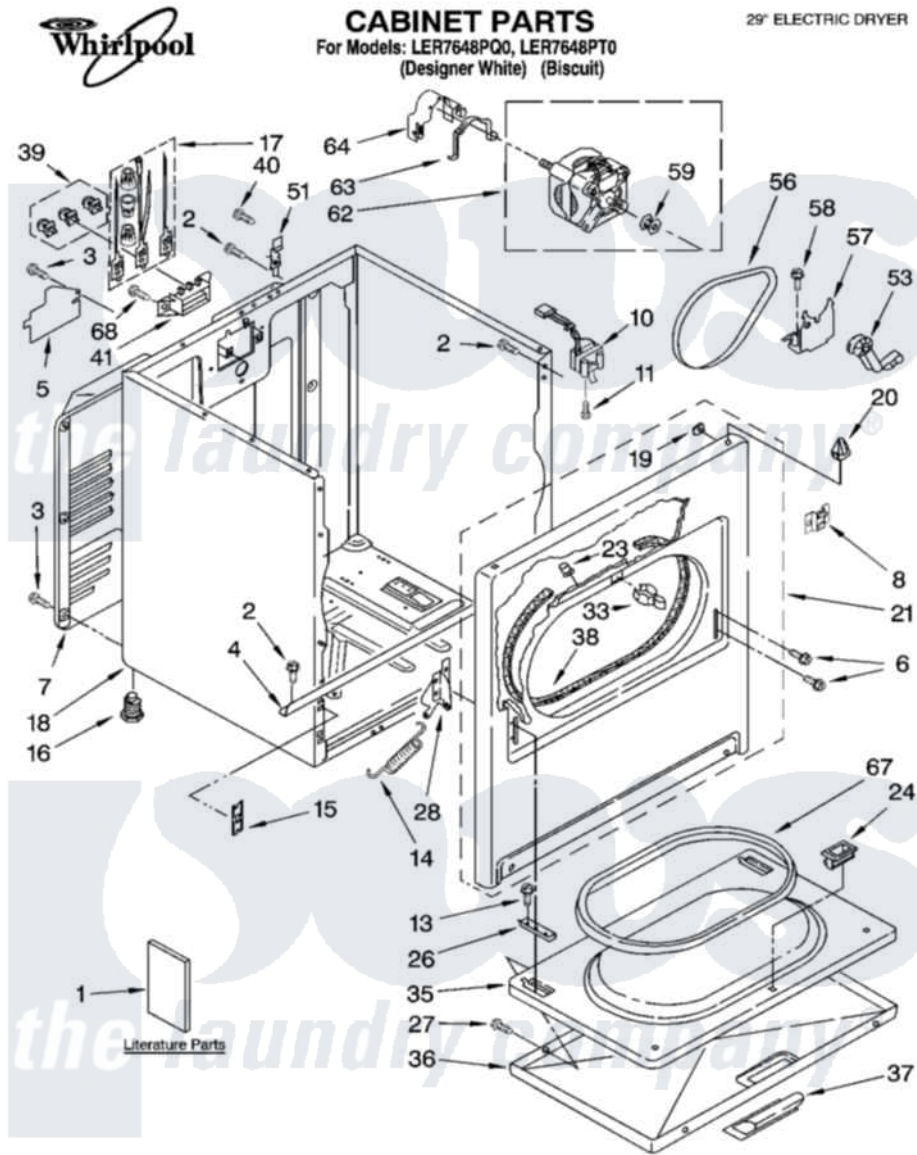

Whirlpool LER7648PT0 01 - CABINET PARTS

6-04 Litho in U.S.A. (djc)

1

Part No. 8180472

Whirlpool [Residential Whirlpool LER7648PT0 Dryer Parts](#) Parts Diagram 01 - CABINET PARTS

[Click on the part number to view part](#)

Item	Original Part Number	Replaced By	Status	Part Description
1	8535829		Not Available	Instructions, Installation
"	8522243		Not Available	Use And Care Guide
"	3979703		Not Available	Wiring Diagram
"	8533770		Not Available	Sheet, Cycle Feature
"	N/A		Not Available	Following May Be Purchased DO-IT-YOURSELF REPAIR MANUALS
"	677818		Not Available	Manual, Do-It- Yourself Repair (Dryer)
2	343641	681414		Screw, 10AB X 1/2
3	693995			Screw, Hex Head
4	8541400			Bracket, Cabinet
5	3396795			Cover, Terminal Block
6	342043	486146		Screw
7	3396805	280043		Panel-Rear
8	8546676	W10041960		Spring, Door
10	3406107			Door Switch Assembly