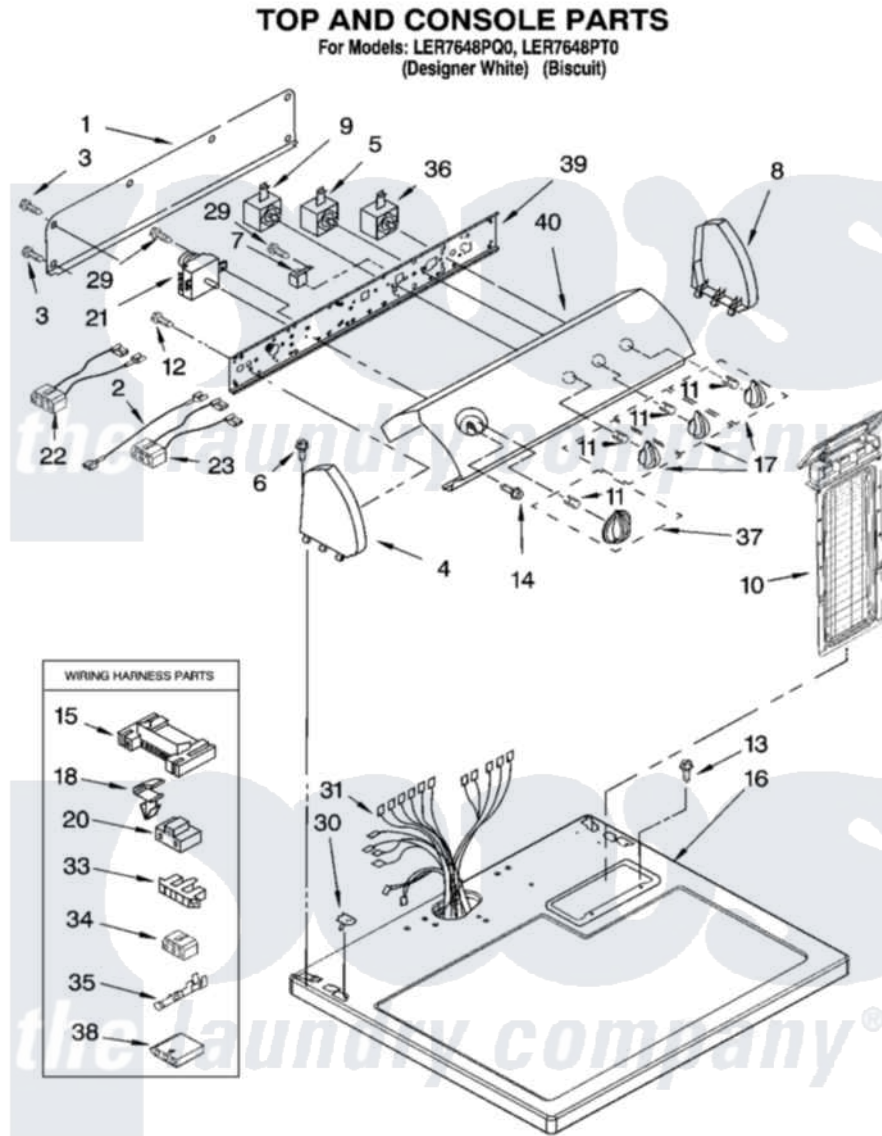

Whirlpool LER7648PT0 02 - TOP AND CONSOLE PARTS

8180472

3

Whirlpool Residential Whirlpool LER7648PT0 Dryer Parts Parts Diagram 02 - TOP AND CONSOLE PARTS
Click on the part number to view part

Item	Original Part Number	Replaced By	Status	Part Description
1	8274261			Do-It-Yourself Repair Manuals
2	3401684			Jumper, Wire
3	693995			Screw, Hex Head
4	8271365	279962		Endcap
"	8271368	279965		Endcap
5	3405156			Switch, Rotary
6	388326			Screw, 8-18 X 1.25
7	694419			Mini-Buzzer
8	8271359	279962		Endcap
"	8271362	279965		Endcap
9	3399639			Switch, Rotary Temperature
10	8557857			Screen, Lint
"	8557858			Screen, Lint
11	8536939			Clip, Knob
12	8533971	90767		Screw, 8A X 3/8 HeX Washer Head Tapping
				Screw, For Mtn. Service

13	688983	487240	Screw, For Mtg. Service Capacitor
14	8533951	3400859	Screw, Grounding
15	3395683		Receptacle, Multi-Terminal
16	8557930	8563985	Top
"	8557931	8563986	Top
17	8544935		Knob, Control
"	8544936		Knob, Control
18	3394427		Clip-Harness
20	3401144		Connector
21	3979618		Timer Assembly
22	3397695		Wire, Jumper
23	3396029	8539893	Wire, Jumper
29	3390646	W10139210	Screw, 8-18 X 5/16
30	357213		Nut, Push-In
31	8299873	8576503	Harness, Wiring
33	3397269		Connector, Timer
34	3347243		Block, Disconnect
35	94614		Terminal
36	3398095		Switch, Push-To-Start
37	8544955		Timer Knob Assembly
"	8544956		Timer Knob Assembly
38	3936144		Do-It-Yourself Repair Manuals
39	8271418		Bracket, Control
40	8545974	Not Available	Panel, Control (White)
"	8545975		Panel, Control