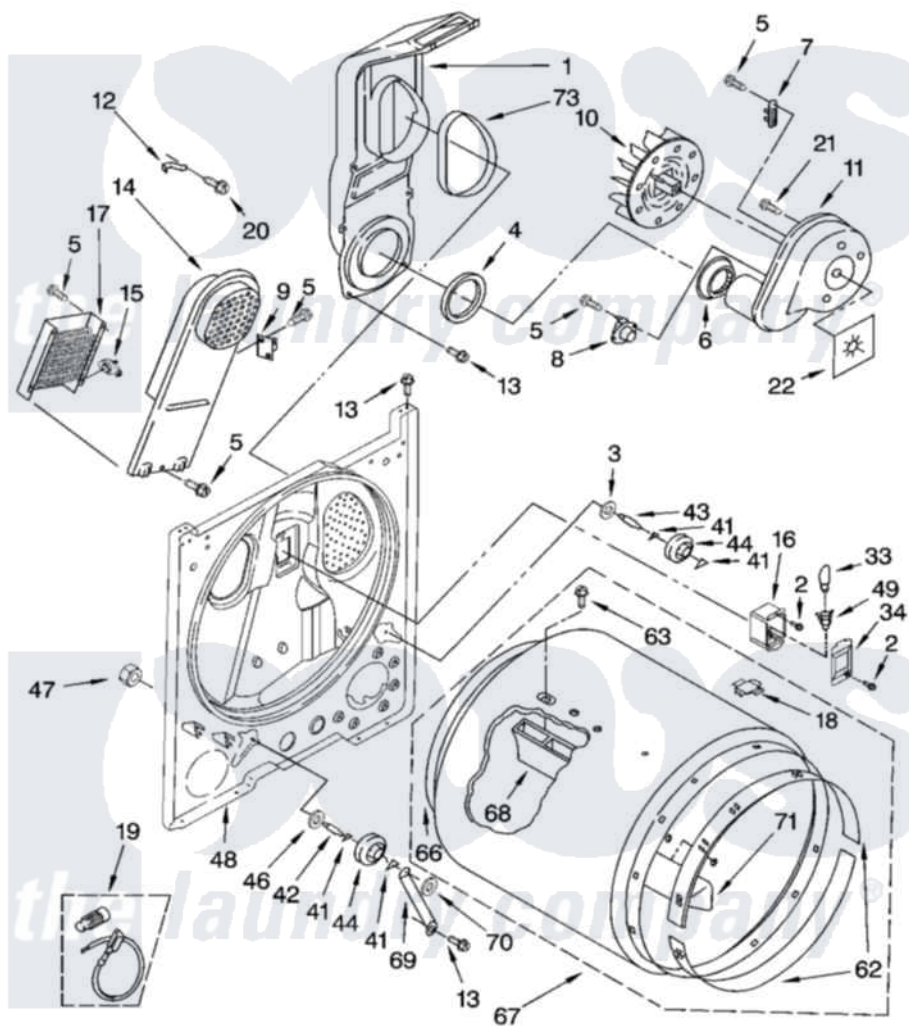

Whirlpool LER7648PT0 03 - BULKHEAD PARTS, OPTIONAL PARTS (NOT INCLUDED)

BULKHEAD PARTS

For Models: LER7648PQ0, LER7648PT0
(Designer White) (Biscuit)

8180472

5

Whirlpool [Residential Whirlpool LER7648PT0 Dryer Parts](#) Parts Diagram 03 - BULKHEAD PARTS, OPTIONAL PARTS (NOT INCLUDED)

[Click on the part number to view part](#)

| Item | Original Part Number | Replaced By | Status | Part Description |
|------|-------------------------|-------------------------|--------|---|
| 1 | 348368 | | | Lint Chute Assembly |
| 2 | 487909 | 488729 | | Screw |
| 3 | 3388703 | | | Washer, Support |
| 4 | 347139 | | | Seal, Lint Chute |
| 5 | 90767 | | | Screw, 8A X 3/8 HeX Washer Head Tapping |
| 6 | 696302 | | | Shield, Exhaust |
| 7 | 3392519 | | | Thermal Limiter |
| 8 | 3387134 | | | Thermostat, Internal-Bias |
| 9 | 3977393 | 279816 | | Cutoff-Tml |
| 10 | 694089 | | | Wheel, Blower |
| 11 | 8557384 | 8577230 | | Housing, Blower |
| 12 | 3398161 | | | CLIP |
| 13 | 343641 | 681414 | | Screw, 10AB X 1/2 |
| 14 | 8541818 | | | Box, Heater |