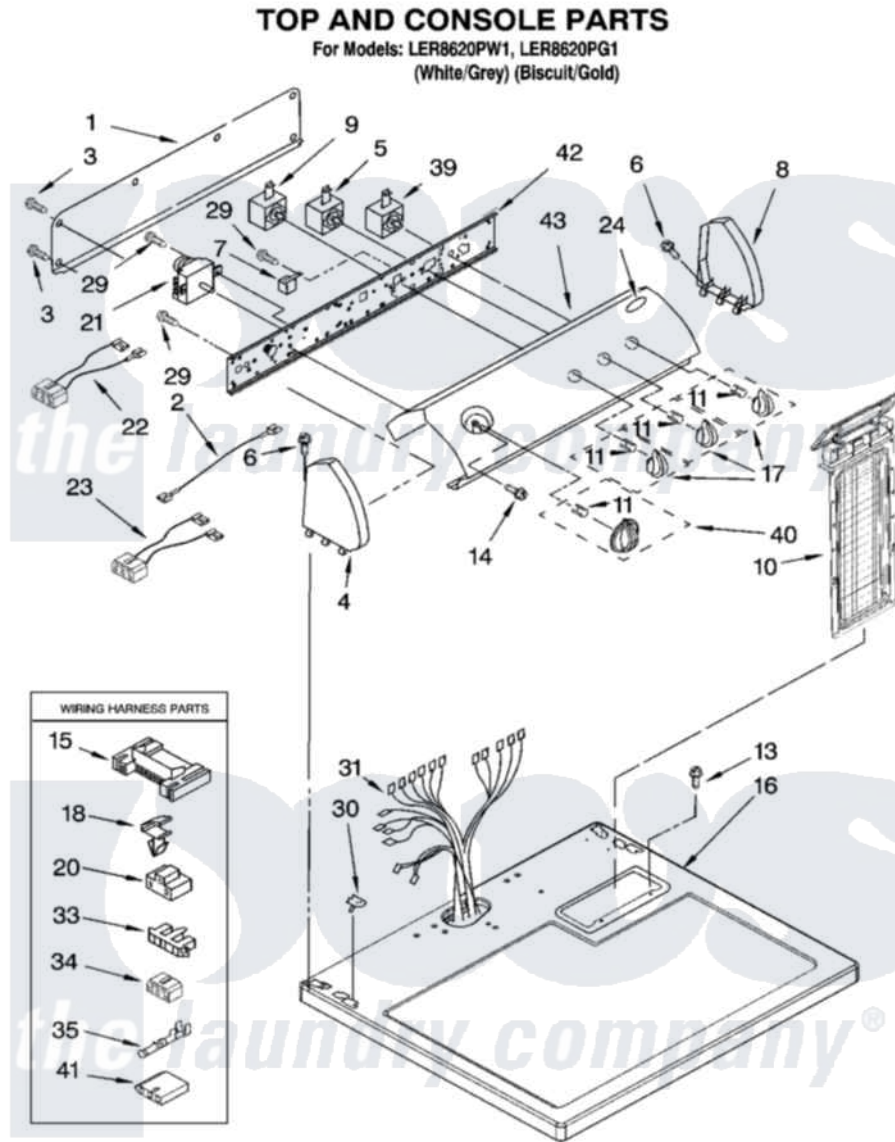

# Whirlpool LER8620PG1 02 - TOP AND CONSOLE PARTS

8180905

3

Whirlpool [Residential Whirlpool LER8620PG1 Dryer Parts](#) Parts Diagram 02 - TOP AND CONSOLE PARTS  
 Click on the part number to view part

Item	Original Part Number	Replaced By	Status	Part Description
1	<a href="#">8274261</a>			Do-It-Yourself Repair Manuals
2	<a href="#">3401684</a>			Jumper, Wire
3	<a href="#">693995</a>			Screw, Hex Head
4	8271365	<a href="#">279962</a>		Endcap
"	8271368	<a href="#">279965</a>		Endcap
5	<a href="#">3405156</a>			Switch, Rotary
6	<a href="#">388326</a>			Screw, 8-18 X 1.25
7	<a href="#">694419</a>			Mini-Buzzer
8	8271359	<a href="#">279962</a>		Endcap
"	8271362	<a href="#">279965</a>		Endcap
9	<a href="#">3399639</a>			Switch, Rotary Temperature
10	<a href="#">8557857</a>			Screen, Lint
"	<a href="#">8557858</a>			Screen, Lint
11	<a href="#">8536939</a>			Clip, Knob
13	688983	<a href="#">487240</a>		Screw, For Mtg. Service Capacitor
14	8533951	<a href="#">3400859</a>		Screw, Grounding