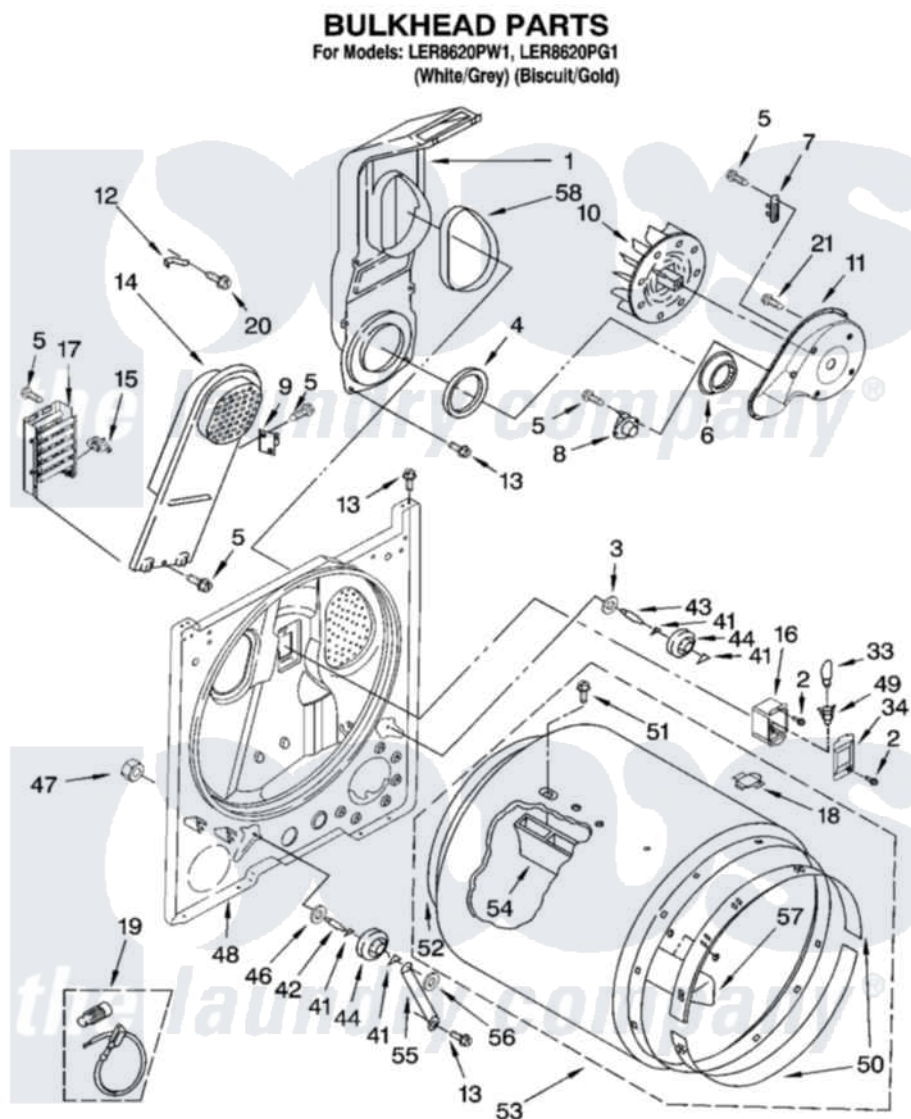

Whirlpool LER8620PG1 03 - BULKHEAD PARTS, OPTIONAL PARTS (NOT INCLUDED)

8180905

5

Whirlpool [Residential Whirlpool LER8620PG1 Dryer Parts](#) Parts Diagram 03 - BULKHEAD PARTS, OPTIONAL PARTS (NOT INCLUDED)

[Click on the part number to view part](#)

Item	Original Part Number	Replaced By	Status	Part Description
1	348368			Lint Chute Assembly
2	487909	488729		Screw
3	3388703			Washer, Support
4	347139			Seal, Lint Chute
5	90767			Screw, 8A X 3/8 HeX Washer Head Tapping
6	696302			Shield, Exhaust
7	3392519			Thermal Limiter
8	3387134			Thermostat, Internal-Bias
9	3977393	279816		Cutoff-Tml
10	694089			Wheel, Blower
11	8577230			Housing, Blower
12	3398161			CLIP
13	343641	681414		Screw, 10AB X 1/2
14	8541818			Box, Heater

15	3977767		Thermostat, High Limit 250 F
16	3977373		Bracket, Drum Light
17	8565582	279838	Element
18	8066086		Plug, Drum Hole
19	279457		Wire Kit, Terminal
20	489463		Screw, 8-18 X 1/16
21	3390647	488729	Screw
33	3406124	22002263	Lamp
34	3402841	8532165	Lens, Drum Light
41	690997		Washer, Thrust
42	3399506	W10359270	Shaft, Drum Roller Threads
43	3399507	W10359269	Shaft, Drum Roller Threads
44	3397590	349241T	Support
46	348197		Washer, Support
47	3359452		Nut, Lock
48	3403413		Bulkhead
49	3403634	W10136369	Socket, Drum Light Assembly
50	692526	279441	BeaRng-Rng
51	97787	W10109200	Screw, Baffle Mounting
52	3406130	279857	Seal
53	695587		Drum Assembly
54	692490		Baffle, Drum
55	3976434		Bracket, Support Shaft
56	90296		Nut, Push On
57	3403636		Baffle, Drum
58	339956		Seal, Air Duct To Bulkhead
	N/A	Not Available	ACCESSORY PARTS
"	3406839		Dry Rack Assembly
"	279948	4392065	Kit, Dryer Repair
"	8522199		Accessory Parts
"	72017		Paint, Touch-Up
"	4392899		Paint, Touch-Up
"	350930		Paint, Pressurized Spray B
"	4392901		Paint, Pressurized Spray
"	350938		Paint, Pressurized Spray B
"	799344		Paint, Touch-Up)
"	4392900		Paint, Bulk)