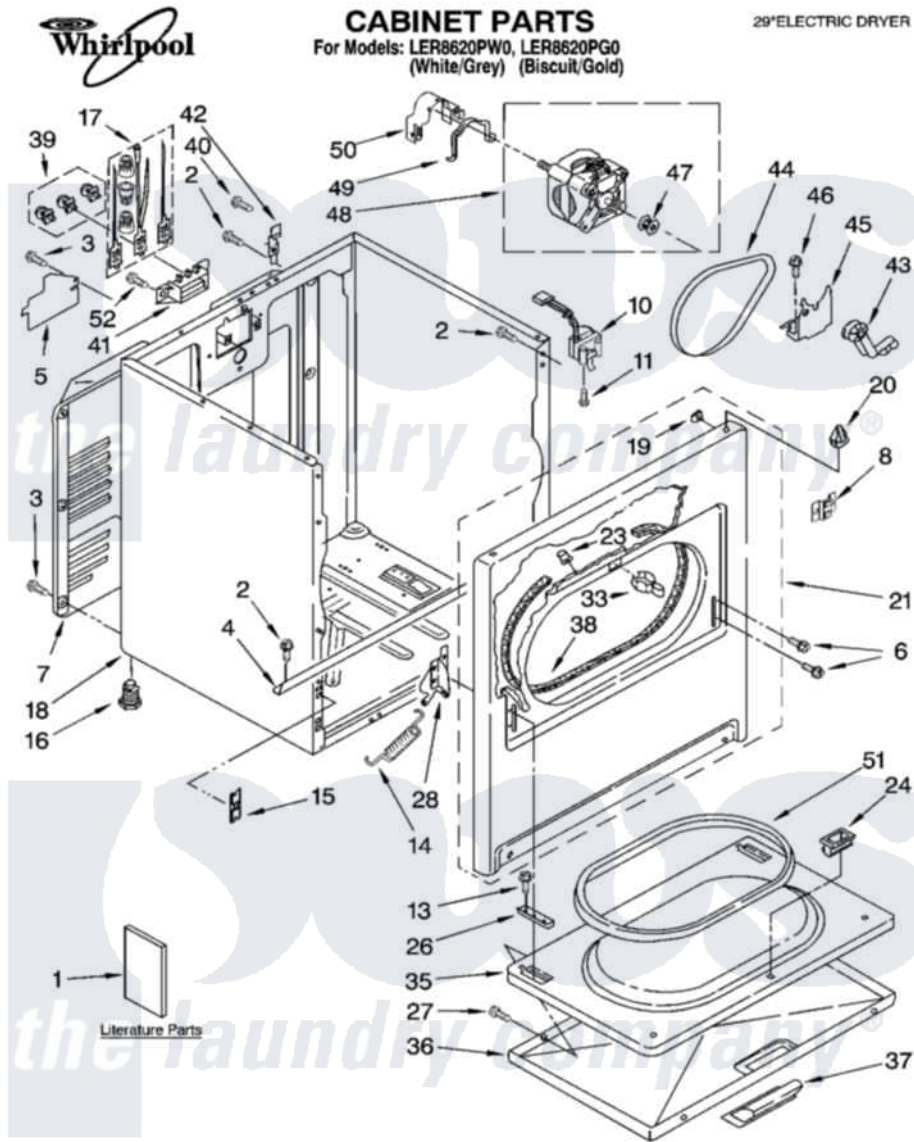

Whirlpool LER8620PW0 01 - CABINET PARTS

03-04 Litho in U.S.A. (djc)

1

Part No. 8180260

Whirlpool Residential Whirlpool LER8620PW0 Dryer Parts Parts Diagram 01 - CABINET PARTS

[Click on the part number to view part](#)

Item	Original Part Number	Replaced By	Status	Part Description
1	LIT8535829		Not Available	Literature Parts (Instructions, Installation)
"	LIT8522243		Not Available	Literature Parts (Guide, Use & Care)
"	LIT8533770		Not Available	Literature Parts (Sheet, Cycle Feature)
"	LIT3979703		Not Available	Literature Parts (Label, Wiring Diagram)
"	N/A		Not Available	Following May Be Purchased DO-IT-YOURSELF REPAIR MANUALS
"	LIT677818	677818L		Diy
2	343641	681414		Screw, 10AB X 1/2
3	693995			Screw, Hex Head
4	8541400			Bracket, Cabinet
5	3396795			Cover, Terminal Block
6	342043	486146		Screw
7	3396805	280043		Panel-Rear
8	8546676	W10041960		Spring, Door