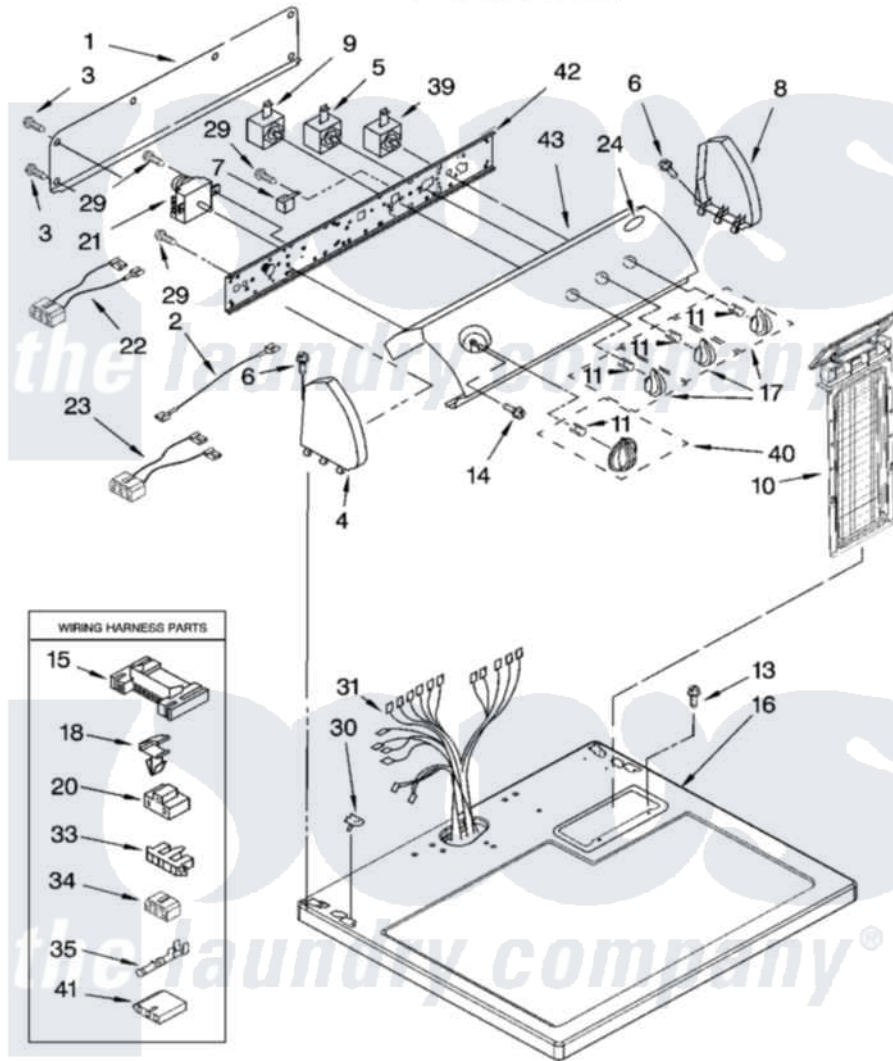

Whirlpool LER8620PW0 02 - TOP AND CONSOLE PARTS

TOP AND CONSOLE PARTS

For Models: LER8620PW0, LER8620PG0
(White/Grey) (Biscuit/Gold)

8180260

3

Whirlpool [Residential Whirlpool LER8620PW0 Dryer Parts](#) Parts Diagram 02 - TOP AND CONSOLE PARTS
Click on the part number to view part

Item	Original Part Number	Replaced By	Status	Part Description
1	8274261			Do-It-Yourself Repair Manuals
2	3401684			Jumper, Wire
3	693995			Screw, Hex Head
4	8271365	279962		Endcap
"	8271368	279965		Endcap
5	3405156			Switch, Rotary
6	388326			Screw, 8-18 X 1.25
7	694419			Mini-Buzzer
8	8271359	279962		Endcap
"	8271362	279965		Endcap
9	3399639			Switch, Rotary Temperature
10	8557857			Screen, Lint
"	8557858			Screen, Lint
11	8536939			Clip, Knob
13	688983	487240		Screw, For Mtg. Service Capacitor
14	3400859			Screw, Grounding

15	3395683		Receptacle, Multi-Terminal
16	8557930	8563985	Top
"	8557931	8563986	Top
17	8544937		Knob, Control
"	8544938		Knob, Control
18	3394427		Clip-Harness
20	3401144		Connector
21	3979618		Timer Assembly
22	3397695		Wire, Jumper
23	3396029	8539893	Wire, Jumper
24	3400985		Medallion
29	3390646	W10139210	Screw, 8-18 X 5/16
30	357213		Nut, Push-In
31	8299873	8576503	Harness, Wiring
33	3397269		Connector, Timer
34	3347243		Block, Disconnect
35	94614		Terminal
39	3398095		Switch, Push-To-Start
40	8544957		Timer Knob Assembly
"	8544958		Timer Knob Assembly
41	3936144		Do-It-Yourself Repair Manuals
42	8544895		Bracket, Control
43	8545979		Panel, Control
"	8545980		Panel, Control