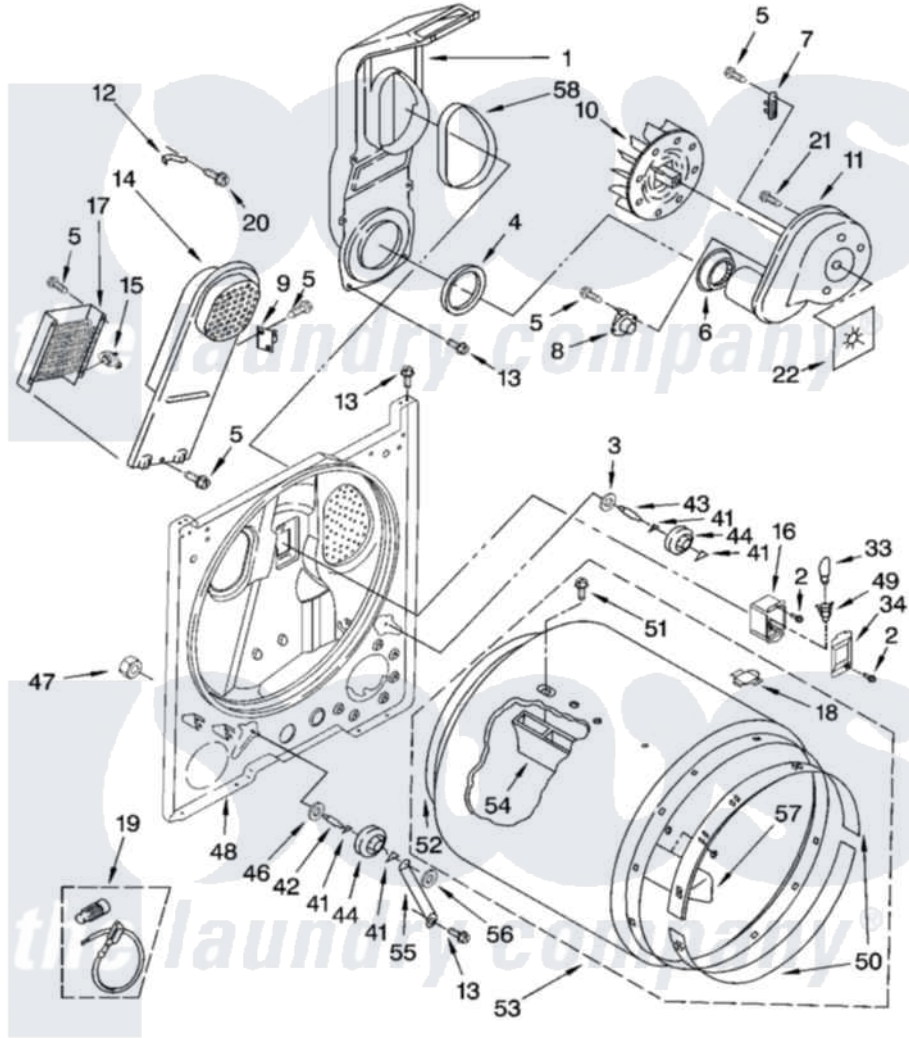

Whirlpool LER8620PW0 03 - BULKHEAD PARTS

BULKHEAD PARTS

For Models: LER8620PW0, LER8620PG0
(White/Grey) (Biscuit/Gold)

8180260

5

Whirlpool [Residential Whirlpool LER8620PW0 Dryer Parts](#) Parts Diagram 03 - BULKHEAD PARTS
Click on the part number to view part

Item	Original Part Number	Replaced By	Status	Part Description
1	348368			Lint Chute Assembly
2	487909	488729		Screw
3	3388703			Washer, Support
4	347139			Seal, Lint Chute
5	90767			Screw, 8A X 3/8 HeX Washer Head Tapping
6	696302			Shield, Exhaust
7	3392519			Thermal Limiter
8	3387134			Thermostat, Internal-Bias
9	3977393	279816		Cutoff-Tml
10	694089			Wheel, Blower
11	8557384	8577230		Housing, Blower
12	3398161			CLIP
13	343641	681414		Screw, 10AB X 1/2
14	3397566	8541818		Box, Heater
15	3977767			Thermostat, High Limit 250 F
16	3977373			Bracket, Drum Light

17	3403585	279838	Element
18	8066086		Plug, Drum Hole
19	279457		Wire Kit, Terminal
20	489463		Screw, 8-18 X 1/16
21	3390647	488729	Screw
22	3394196		Seal, Blower Shaft
33	3406124	22002263	Lamp
34	3402841	8532165	Lens, Drum Light
41	690997		Washer, Thrust
42	3399506	W10359270	Shaft, Drum Roller Threads
43	3399507	W10359269	Shaft, Drum Roller Threads
44	3397588	349241T	Support
46	348197		Washer, Support
47	3359452		Nut, Lock
48	3403413		Bulkhead
49	3403634	W10136369	Socket, Drum Light Assembly
50	692526	279441	BeaRng-Rng
51	97787	W10109200	Screw, Baffle Mounting
52	3406130	279857	Seal
53	695587		Drum Assembly
54	692490		Baffle, Drum
55	3976434		Bracket, Support Shaft
56	90296		Nut, Push On
57	3403636		Baffle, Drum
58	339956		Seal, Air Duct To Bulkhead
"	N/A	Not Available	ACCESSORY PARTS
"	3406839		Dry Rack Assembly
"	279948	4392065	Kit, Dryer Repair
"	8522199		Accessory Parts
"	72017		Paint, Touch-Up
"	4392899		Paint, Touch-Up
"	350930		Paint, Pressurized Spray B
"	4392901		Paint, Pressurized Spray
"	350938		Paint, Pressurized Spray B
"	799344		Paint, Touch-Up)
"	4392900		Paint, Bulk)