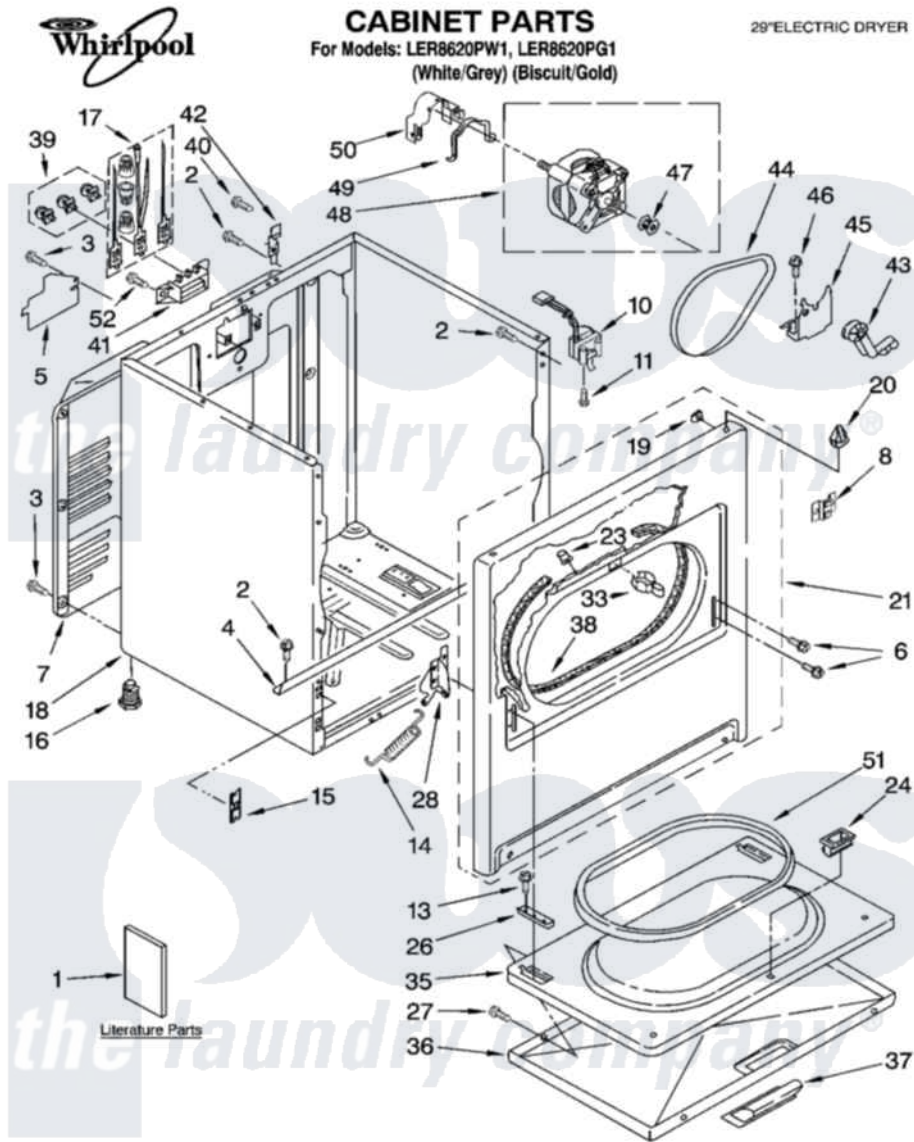

Whirlpool LER8620PW1 01 - CABINET PARTS

10-05 Litho in U.S.A. (LT)

1

Part No. 8160905

Whirlpool Residential Whirlpool LER8620PW1 Dryer Parts Parts Diagram 01 - CABINET PARTS

[Click on the part number to view part](#)

Item	Original Part Number	Replaced By	Status	Part Description
1	8577188		Not Available	Instructions, Installation
"	8578183		Not Available	Use And Care Guide
"	8533770		Not Available	Sheet, Cycle Feature
"	3979703		Not Available	Wiring Diagram
"	N/A		Not Available	Following May Be Purchased DO-IT-YOURSELF REPAIR MANUALS
"	677818		Not Available	Manual, Do-It- Yourself Repair (Dryer)
2	343641	681414		Screw, 10AB X 1/2
3	693995			Screw, Hex Head
4	8541400			Bracket, Cabinet
5	3396795			Cover, Terminal Block
6	342043	486146		Screw
7	3396805	280043		Panel-Rear
8	8546676	W10041960		Spring, Door
10	3406107			Door Switch Assembly

11	697773	3395530	Screw
13	3357011	308685	Side Trim)
14	8541401	W10041960	Spring, Door
15	3394083		Clip, Front Panel
16	3392100	49621	Feet-Leveling
"	279810		Foot-Optional
17	279318		Terminal Tinned And Brass Panel
18	8530603	8533643	Cabinet
"	8530606	3977306	Cabinet
19	98234		Clip, U-Bend
20	690363	18776	Lock, Front Top
21	695620	279443	Panel
"	3977244	279891	Panel
23	685203	279220	Clip
24	3389441		Door Catch Assembly
26	337189		Clip, Hinge
27	694091		Trim, Side Right Hand
28	8066056		Hinge, Door
"	8066057		Hinge, Door
33	696144	279570	Latch
35	695737		Door, Rear
36	3393549		Door, Front
"	3977241		Door, Front
37	690270	348721	Handle
"	3977242		Handle, Door
38	3406129		Seal And Bearing Assembly
39	279393		Terminal Block Screw Kit
40	697776	4331106	Screw, No.10-32 X 7/16
41	3397659		Block, Terminal
42	238088	8066217	Hinge, Top
43	691366		Idler And Pulley Assembly
44	8066065	341241	Belt
45	348780		Base, Motor
46	3400500		Bolt, 3405245 5/16-18 X 3/4
47	3394341	W10299847	Pulley-Motor
48	8066206	279827	Motor-Drve
49	660658		Clamp, Motor Mounting 343481 685441
50	3404162		Clamp, Motor
51	3390731		Seal, Door
52	3393008	308685	Side Trim)