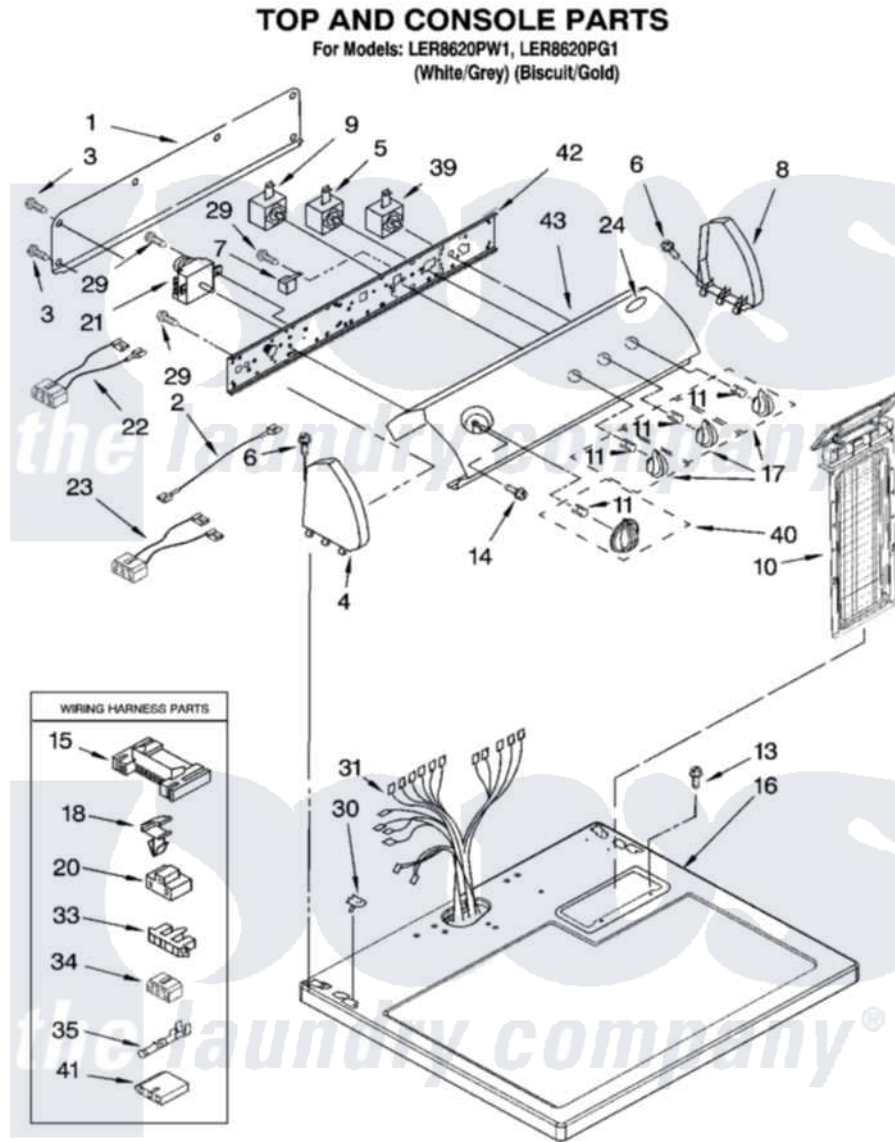

# Whirlpool LER8620PW1 02 - TOP AND CONSOLE PARTS

Whirlpool [Residential Whirlpool LER8620PW1 Dryer Parts](#) Parts Diagram 02 - TOP AND CONSOLE PARTS  
Click on the part number to view part

Item	Original Part Number	Replaced By	Status	Part Description
1	<a href="#">8274261</a>			Do-It-Yourself Repair Manuals
2	<a href="#">3401684</a>			Jumper, Wire
3	<a href="#">693995</a>			Screw, Hex Head
4	8271365	<a href="#">279962</a>		Endcap
"	8271368	<a href="#">279965</a>		Endcap
5	<a href="#">3405156</a>			Switch, Rotary
6	<a href="#">388326</a>			Screw, 8-18 X 1.25
7	<a href="#">694419</a>			Mini-Buzzer
8	8271359	<a href="#">279962</a>		Endcap
"	8271362	<a href="#">279965</a>		Endcap
9	<a href="#">3399639</a>			Switch, Rotary Temperature
10	<a href="#">8557857</a>			Screen, Lint
"	<a href="#">8557858</a>			Screen, Lint
11	<a href="#">8536939</a>			Clip, Knob
13	688983	<a href="#">487240</a>		Screw, For Mtg. Service Capacitor
14	8533951	<a href="#">3400859</a>		Screw, Grounding