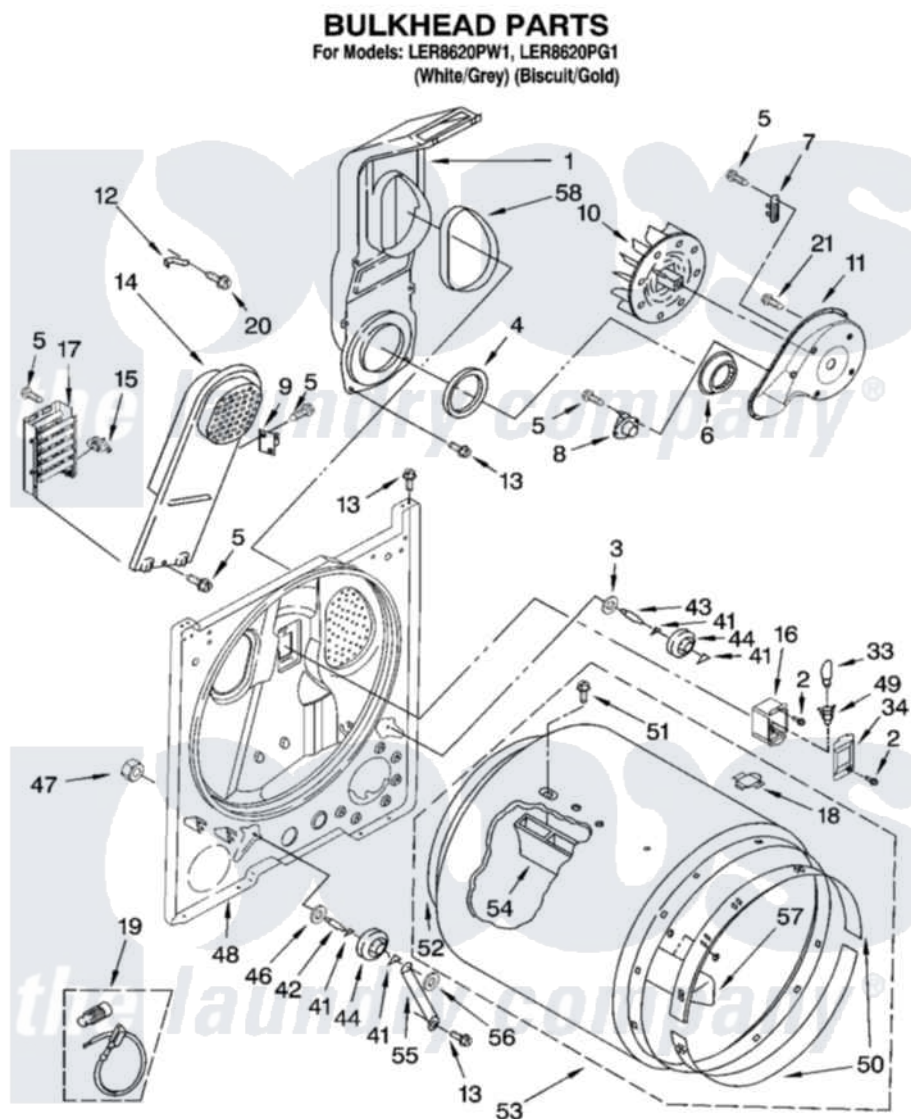

Whirlpool LER8620PW1 03 - BULKHEAD PARTS, OPTIONAL PARTS (NOT INCLUDED)

8180905

5

Whirlpool [Residential Whirlpool LER8620PW1 Dryer Parts](#) Parts Diagram 03 - BULKHEAD PARTS, OPTIONAL PARTS (NOT INCLUDED)

[Click on the part number to view part](#)

Item	Original Part Number	Replaced By	Status	Part Description
1	348368			Lint Chute Assembly
2	487909	488729		Screw
3	3388703			Washer, Support
4	347139			Seal, Lint Chute
5	90767			Screw, 8A X 3/8 HeX Washer Head Tapping
6	696302			Shield, Exhaust
7	3392519			Thermal Limiter
8	3387134			Thermostat, Internal-Bias
9	3977393	279816		Cutoff-Tml
10	694089			Wheel, Blower
11	8577230			Housing, Blower
12	3398161			CLIP
13	343641	681414		Screw, 10AB X 1/2
14	8541818			Box, Heater

15	3977767		Thermostat, High Limit 250 F
16	3977373		Bracket, Drum Light
17	8565582	279838	Element
18	8066086		Plug, Drum Hole
19	279457		Wire Kit, Terminal
20	489463		Screw, 8-18 X 1/16
21	3390647	488729	Screw
33	3406124	22002263	Lamp
34	3402841	8532165	Lens, Drum Light
41	690997		Washer, Thrust
42	3399506	W10359270	Shaft, Drum Roller Threads
43	3399507	W10359269	Shaft, Drum Roller Threads
44	3397590	349241T	Support
46	348197		Washer, Support
47	3359452		Nut, Lock
48	3403413		Bulkhead
49	3403634	W10136369	Socket, Drum Light Assembly
50	692526	279441	BeaRng-Rng
51	97787	W10109200	Screw, Baffle Mounting
52	3406130	279857	Seal
53	695587		Drum Assembly
54	692490		Baffle, Drum
55	3976434		Bracket, Support Shaft
56	90296		Nut, Push On
57	3403636		Baffle, Drum
58	339956		Seal, Air Duct To Bulkhead
	N/A	Not Available	ACCESSORY PARTS
"	3406839		Dry Rack Assembly
"	279948	4392065	Kit, Dryer Repair
"	8522199		Accessory Parts
"	72017		Paint, Touch-Up
"	4392899		Paint, Touch-Up
"	350930		Paint, Pressurized Spray B
"	4392901		Paint, Pressurized Spray
"	350938		Paint, Pressurized Spray B
"	799344		Paint, Touch-Up)
"	4392900		Paint, Bulk)