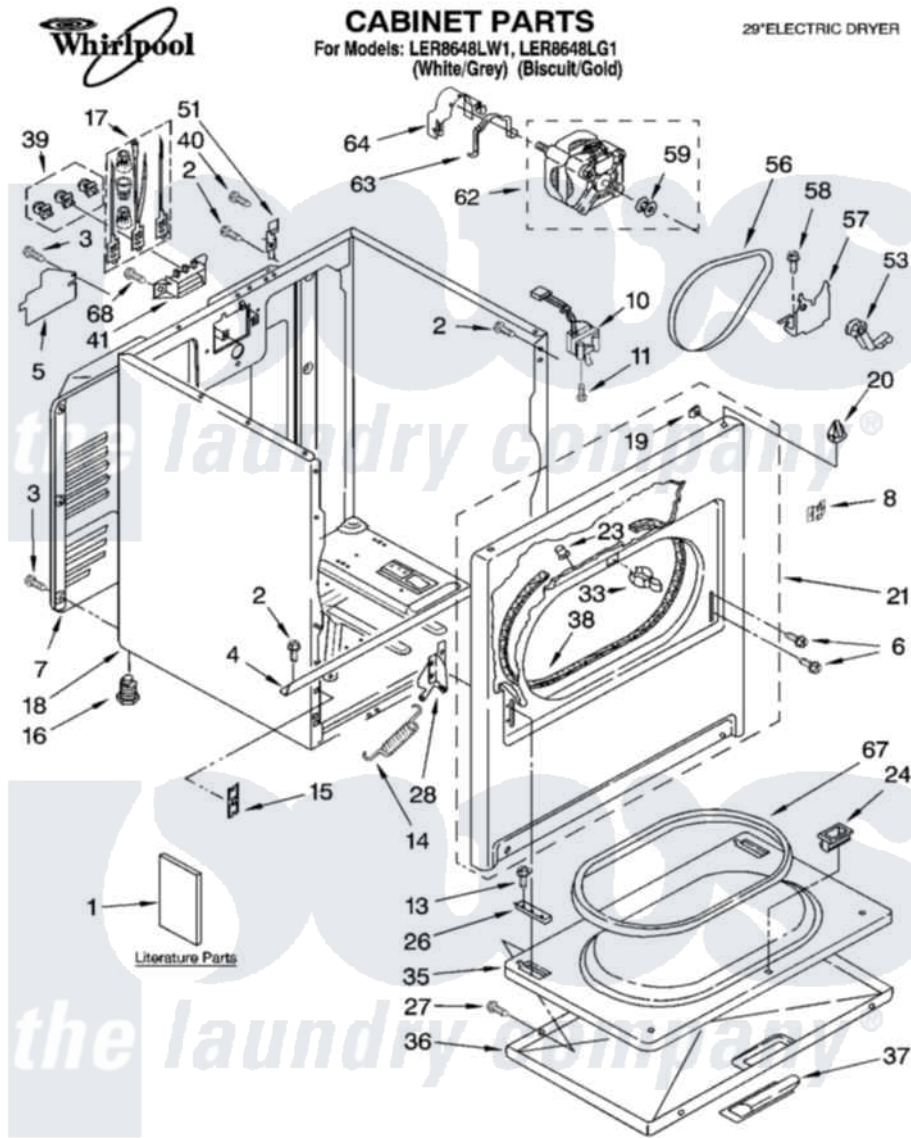

Whirlpool LER8648LG1 01 - CABINET PARTS

03-04 Litho in U.S.A. (djc)

1

Part No. 8180307

Whirlpool [Residential Whirlpool LER8648LG1 Dryer Parts](#) Parts Diagram 01 - CABINET PARTS

[Click on the part number to view part](#)

Item	Original Part Number	Replaced By	Status	Part Description
1	LIT8535829		Not Available	Literature Parts (Instructions, Installation)
"	LIT8535823		Not Available	Literature Parts (Sheet, Cycle Feature (For Model LEQ5000KW1))
"	LIT8522243		Not Available	Literature Parts (Guide, Use & Care)
"	LIT3979703		Not Available	Literature Parts (Label, Wiring Diagram)
"	N/A		Not Available	Following May Be Purchased DO-IT-YOURSELF REPAIR MANUALS
"	LIT677818	677818L		Diy
2	343641	681414		Screw, 10AB X 1/2
3	693995			Screw, Hex Head
4	8541400			Bracket, Cabinet
5	3396795			Cover, Terminal Block
6	342043	486146		Screw
7	3396805	280043		Panel-Rear