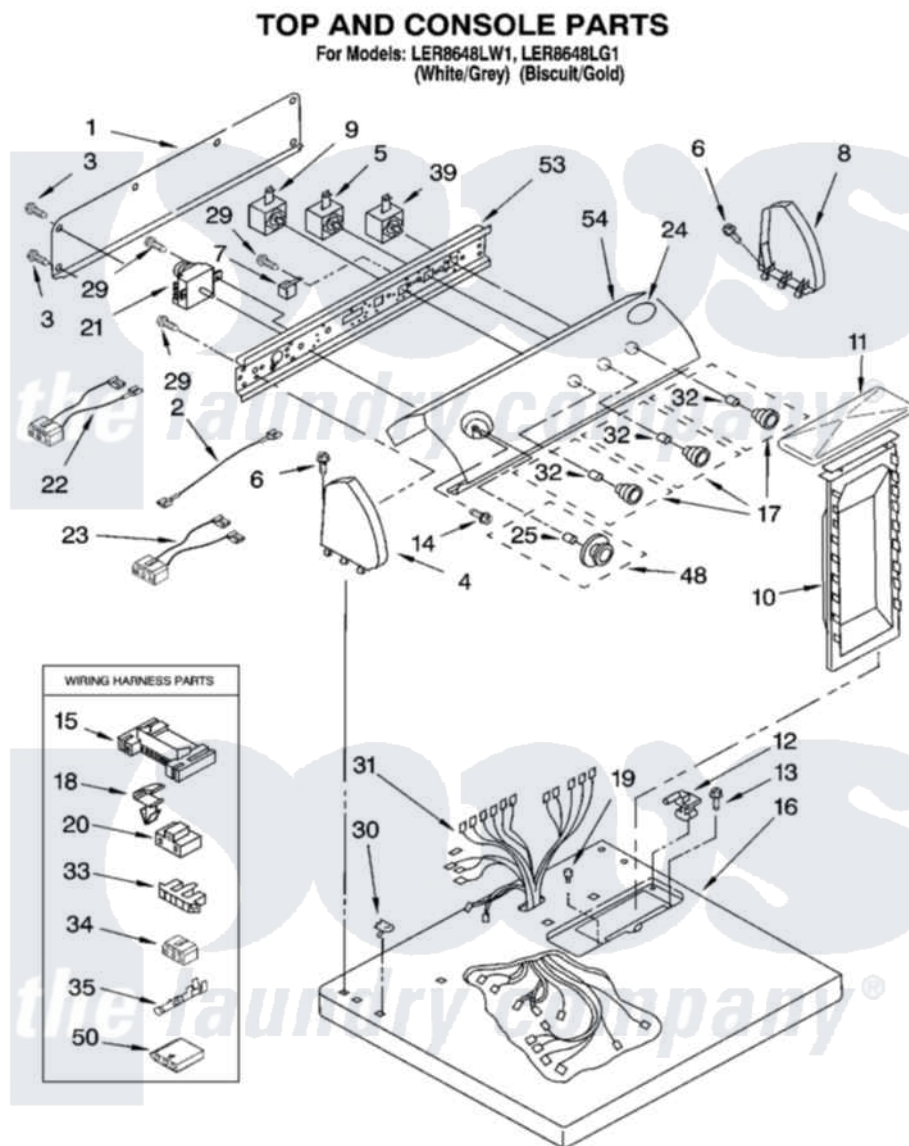

Whirlpool LER8648LG1 02 - TOP AND CONSOLE PARTS OPTIONAL PARTS (NOT INCLUDED)

8180307

3

Whirlpool [Residential Whirlpool LER8648LG1 Dryer Parts](#) Parts Diagram 02 - TOP AND CONSOLE PARTS OPTIONAL PARTS (NOT INCLUDED)

[Click on the part number to view part](#)

Item	Original Part Number	Replaced By	Status	Part Description
1	8274261			Do-It-Yourself Repair Manuals
2	3401684			Jumper, Wire
3	693995			Screw, Hex Head
4	8271365	279962		Endcap
"	8271368	279965		Endcap
5	3405156			Switch, Rotary
6	388326			Screw, 8-18 X 1.25
7	694419			Mini-Buzzer
8	8271359	279962		Endcap
"	8271362	279965		Endcap
9	3399639			Switch, Rotary Temperature
10	349639			HAndle And Lint Screen Assembly
11	8283378			Cover, Lint Screen
"	8283380			Cover, Lint Screen

12	3978605	W10044470	Hinge, RH
"	3978606		Hinge, Lint Lid
13	688983	487240	Screw, For Mtg. Service Capacitor
14	3400859		Screw, Grounding
15	3395683		Receptacle, Multi-Terminal
16	8271390	8521918	Top
"	8271392	8521920	Top
17	8538957		Knob, Control
"	8538958		Knob, Control
18	3394427		Clip-Harness
19	297535	17258	Bumper
20	3401144		Connector
21	3979618		Timer Assembly
22	3397695		Wire, Jumper
23	3396029	8539893	Wire, Jumper
24	3955775	8303811	Badge, Assembly
25	688805		Clip, Spring Knob
29	3390646	W10139210	Screw, 8-18 X 5/16
30	357213		Nut, Push-In
31	8299873	8576503	Harness, Wiring
32	8536939		Clip, Knob
33	3397269		Connector, Timer
34	3347243		Block, Disconnect
35	94614		Terminal
39	3398095		Switch, Push-To-Start
48	8538953		Timer Knob Assembly
"	8538954		Timer Knob Assembly
50	3936144		Do-It-Yourself Repair Manuals
53	8271418		Bracket, Control
54	8532643		Panel, Control
"	8532628		Panel, Control
"	N/A	Not Available	ACCESSORY PARTS
"	279948	4392065	Kit, Dryer Repair
"	3406839		Dry Rack Assembly
"	8522199		Accessory Parts
"	72017		Paint, Touch-Up
"	4392899		Paint, Touch-Up
"	350930		Paint, Pressurized Spray B
"	4392901		Paint, Pressurized Spray
"	350938		Paint, Pressurized Spray B
"	799344		Paint, Touch-Up)
"	4392900		Paint, Bulk)