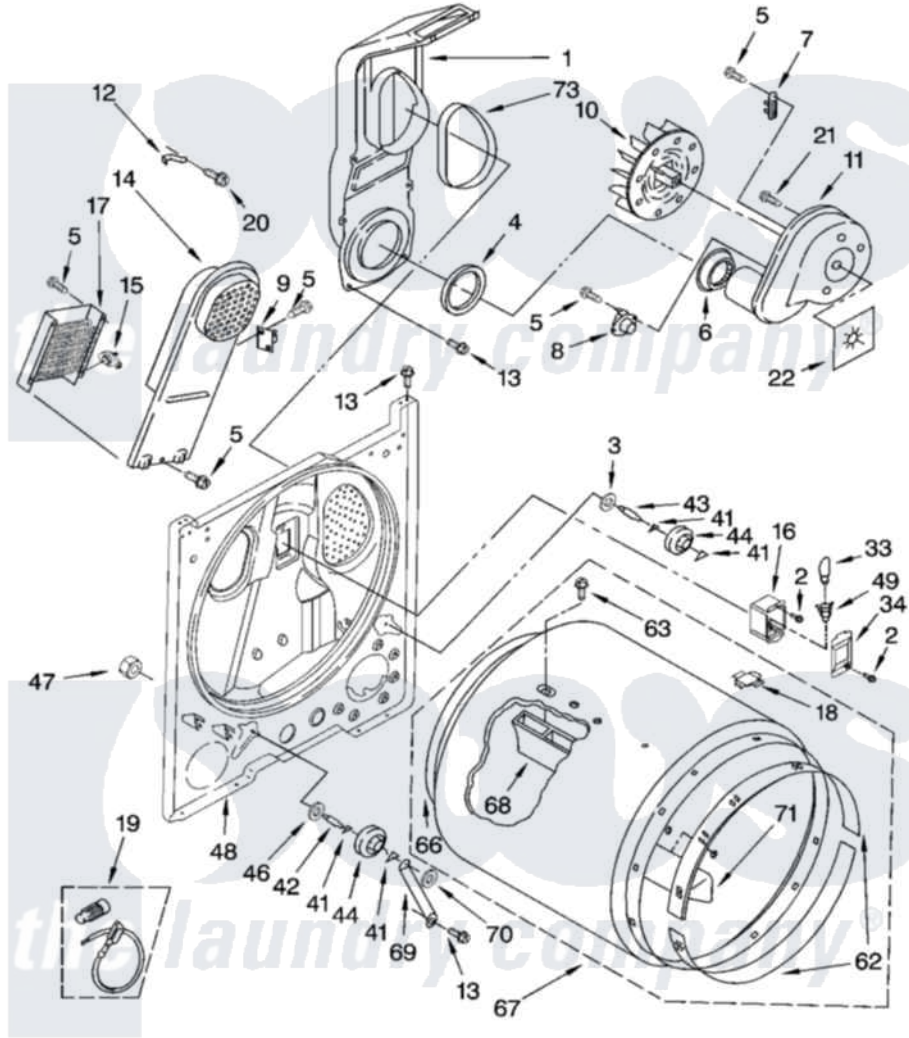

Whirlpool LER8648LG1 03 - BULKHEAD PARTS

BULKHEAD PARTS

For Models: LER8648LW1, LER8648LG1
(White/Grey) (Biscuit/Gold)

8180307

5

Whirlpool [Residential Whirlpool LER8648LG1 Dryer Parts](#) Parts Diagram 03 - BULKHEAD PARTS
Click on the part number to view part

Item	Original Part Number	Replaced By	Status	Part Description
1	348368			Lint Chute Assembly
2	487909	488729		Screw
3	3388703			Washer, Support
4	347139			Seal, Lint Chute
5	90767			Screw, 8A X 3/8 HeX Washer Head Tapping
6	696302			Shield, Exhaust
7	3392519			Thermal Limiter
8	3387134			Thermostat, Internal-Bias
9	3977393	279816		Cutoff-Tml
10	694089			Wheel, Blower
11	8557384	8577230		Housing, Blower
12	3398161			CLIP
13	343641	681414		Screw, 10AB X 1/2
14	8541818			Box, Heater
15	3977767			Thermostat, High Limit 250 F
16	3977373			Bracket, Drum Light

17	3403585	279838	Element
18	8066086		Plug, Drum Hole
19	279457		Wire Kit, Terminal
20	489463		Screw, 8-18 X 1/16
21	3390647	488729	Screw
22	3394196		Seal, Blower Shaft
33	3406124	22002263	Lamp
34	3402841	8532165	Lens, Drum Light
41	690997		Washer, Thrust
42	3399506	W10359270	Shaft, Drum Roller Threads
43	3399507	W10359269	Shaft, Drum Roller Threads
44	3397588	349241T	Support
46	348197		Washer, Support
47	3359452		Nut, Lock
48	3403413		Bulkhead
49	3403634	W10136369	Socket, Drum Light Assembly
62	692526	279441	BeaRng-Rng
63	97787	W10109200	Screw, Baffle Mounting
66	3406130	279857	Seal
67	695587		Drum Assembly
68	692490		Baffle, Drum
69	3976434		Bracket, Support Shaft
70	90296		Nut, Push On
71	3403636		Baffle, Drum
73	339956		Seal, Air Duct To Bulkhead