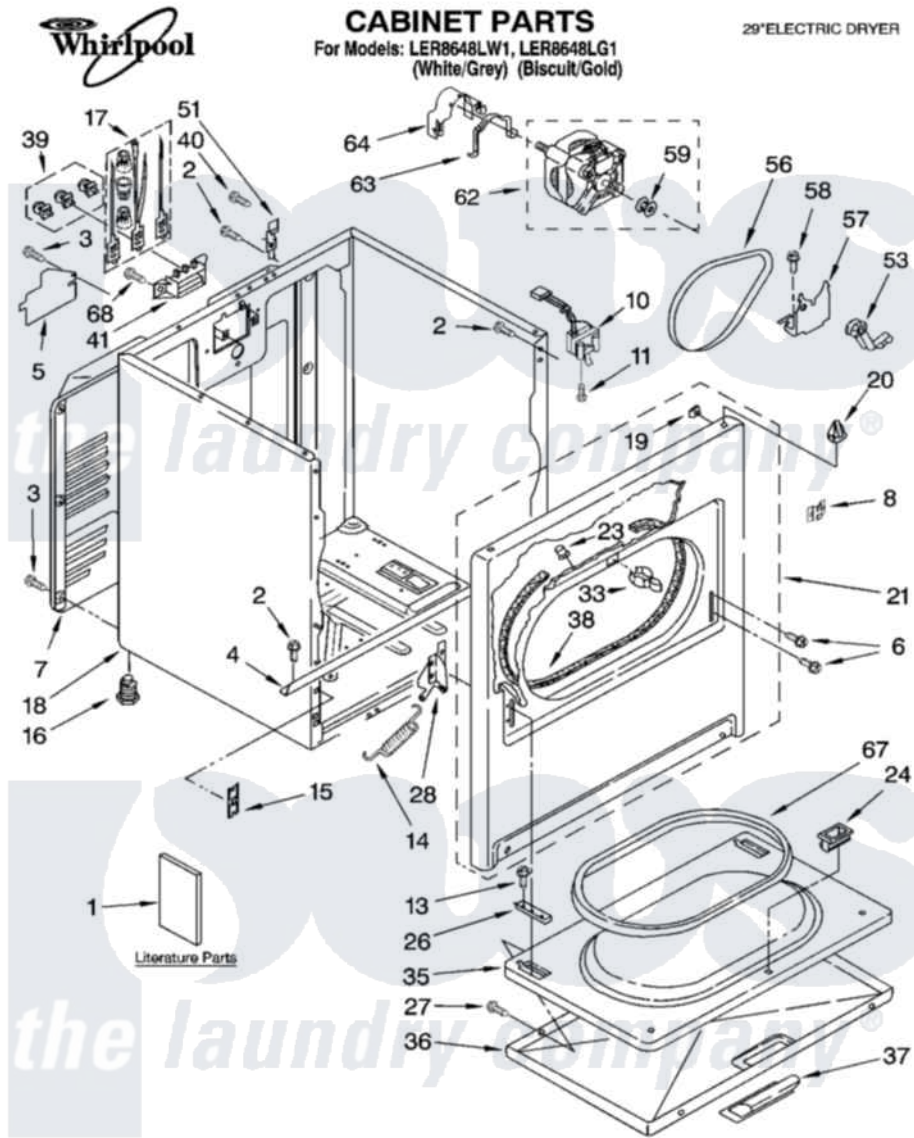

Whirlpool LER8648LW1 01 - CABINET PARTS

03-04 Litho in U.S.A. (djc)

1

Part No. 8180307

Whirlpool Residential Whirlpool LER8648LW1 Dryer Parts Parts Diagram 01 - CABINET PARTS

[Click on the part number to view part](#)

Item	Original Part Number	Replaced By	Status	Part Description
1	LIT8535829		Not Available	Literature Parts (Instructions, Installation)
"	LIT8535823		Not Available	Literature Parts (Sheet, Cycle Feature (For Model LEQ5000KW1))
"	LIT8522243		Not Available	Literature Parts (Guide, Use & Care)
"	LIT3979703		Not Available	Literature Parts (Label, Wiring Diagram)
"	N/A		Not Available	Following May Be Purchased DO-IT-YOURSELF REPAIR MANUALS
"	LIT677818	677818L		Diy
2	343641	681414		Screw, 10AB X 1/2
3	693995			Screw, Hex Head
4	8541400			Bracket, Cabinet
5	3396795			Cover, Terminal Block
6	342043	486146		Screw
7	3396805	280043		Panel-Rear