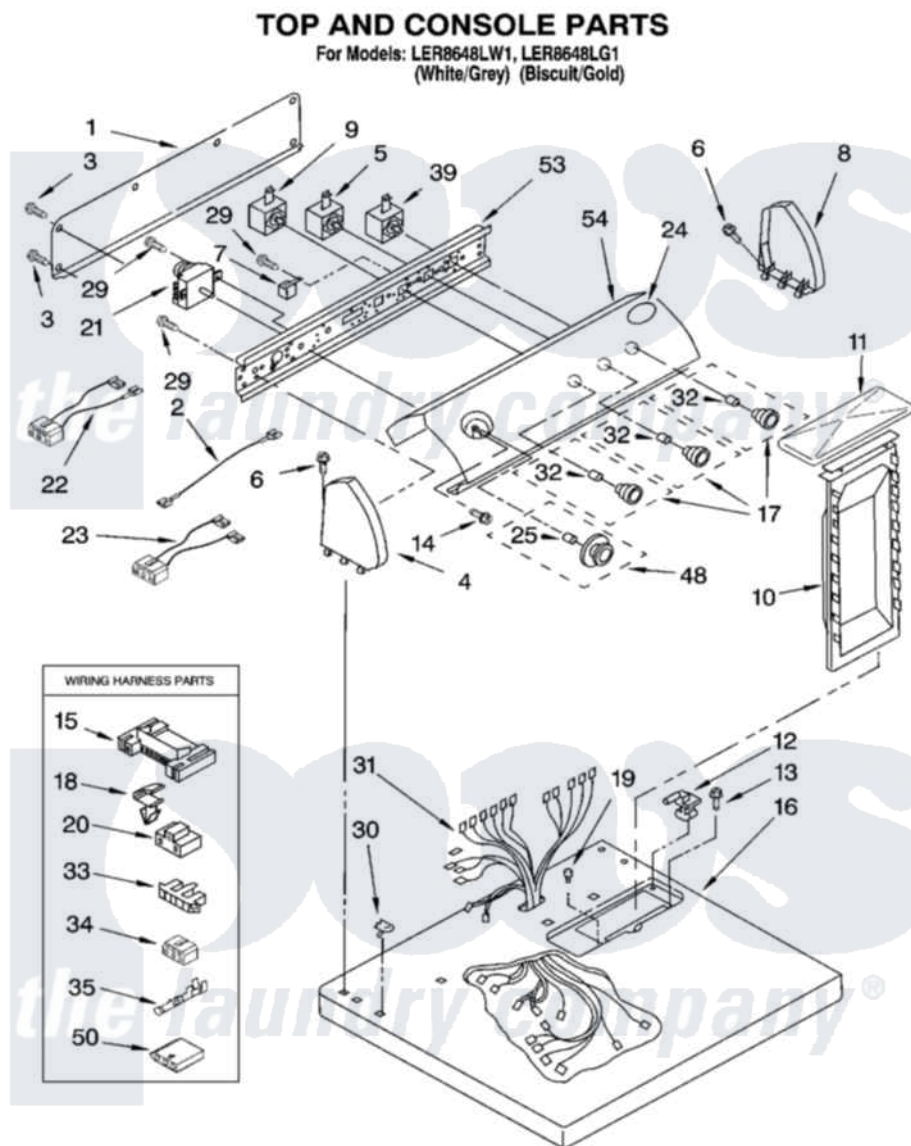

Whirlpool LER8648LW1 02 - TOP AND CONSOLE PARTS OPTIONAL PARTS (NOT INCLUDED)

8180307

3

Whirlpool [Residential Whirlpool LER8648LW1 Dryer Parts](#) Parts Diagram 02 - TOP AND CONSOLE PARTS OPTIONAL PARTS (NOT INCLUDED)

[Click on the part number to view part](#)

Item	Original Part Number	Replaced By	Status	Part Description
1	8274261			Do-It-Yourself Repair Manuals
2	3401684			Jumper, Wire
3	693995			Screw, Hex Head
4	8271365	279962		Endcap
"	8271368	279965		Endcap
5	3405156			Switch, Rotary
6	388326			Screw, 8-18 X 1.25
7	694419			Mini-Buzzer
8	8271359	279962		Endcap
"	8271362	279965		Endcap
9	3399639			Switch, Rotary Temperature
10	349639			HAndle And Lint Screen Assembly
11	8283378			Cover, Lint Screen
"	8283380			Cover, Lint Screen

12	3978605	W10044470	Hinge, RH
"	3978606		Hinge, Lint Lid
13	688983	487240	Screw, For Mtg. Service Capacitor
14	3400859		Screw, Grounding
15	3395683		Receptacle, Multi-Terminal
16	8271390	8521918	Top
"	8271392	8521920	Top
17	8538957		Knob, Control
"	8538958		Knob, Control
18	3394427		Clip-Harness
19	297535	17258	Bumper
20	3401144		Connector
21	3979618		Timer Assembly
22	3397695		Wire, Jumper
23	3396029	8539893	Wire, Jumper
24	3955775	8303811	Badge, Assembly
25	688805		Clip, Spring Knob
29	3390646	W10139210	Screw, 8-18 X 5/16
30	357213		Nut, Push-In
31	8299873	8576503	Harness, Wiring
32	8536939		Clip, Knob
33	3397269		Connector, Timer
34	3347243		Block, Disconnect
35	94614		Terminal
39	3398095		Switch, Push-To-Start
48	8538953		Timer Knob Assembly
"	8538954		Timer Knob Assembly
50	3936144		Do-It-Yourself Repair Manuals
53	8271418		Bracket, Control
54	8532643		Panel, Control
"	8532628		Panel, Control
"	N/A	Not Available	ACCESSORY PARTS
"	279948	4392065	Kit, Dryer Repair
"	3406839		Dry Rack Assembly
"	8522199		Accessory Parts
"	72017		Paint, Touch-Up
"	4392899		Paint, Touch-Up
"	350930		Paint, Pressurized Spray B
"	4392901		Paint, Pressurized Spray
"	350938		Paint, Pressurized Spray B
"	799344		Paint, Touch-Up)
"	4392900		Paint, Bulk)