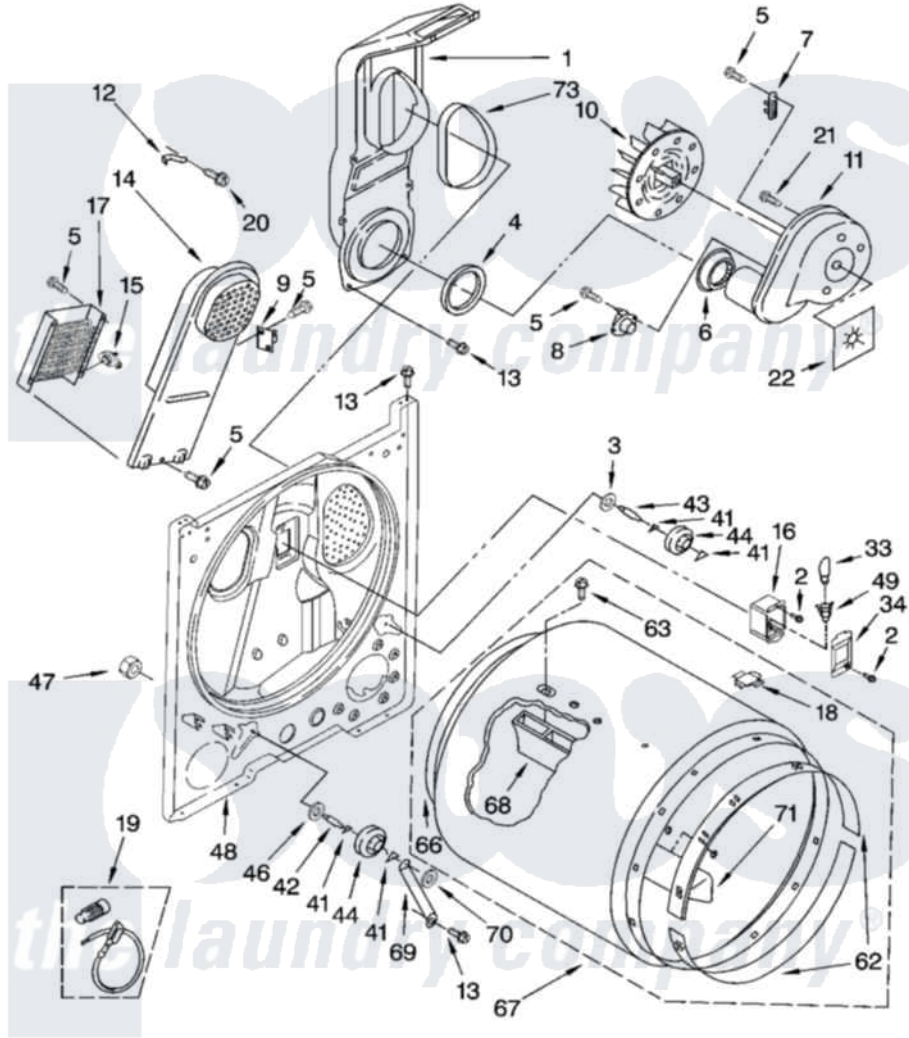

Whirlpool LER8648LW1 03 - BULKHEAD PARTS

BULKHEAD PARTS

For Models: LER8648LW1, LER8648LG1
(White/Grey) (Biscuit/Gold)

8180307

5

Whirlpool [Residential Whirlpool LER8648LW1 Dryer Parts](#) Parts Diagram 03 - BULKHEAD PARTS
Click on the part number to view part

Item	Original Part Number	Replaced By	Status	Part Description
1	348368			Lint Chute Assembly
2	487909	488729		Screw
3	3388703			Washer, Support
4	347139			Seal, Lint Chute
5	90767			Screw, 8A X 3/8 HeX Washer Head Tapping
6	696302			Shield, Exhaust
7	3392519			Thermal Limiter
8	3387134			Thermostat, Internal-Bias
9	3977393	279816		Cutoff-Tml
10	694089			Wheel, Blower
11	8557384	8577230		Housing, Blower
12	3398161			CLIP
13	343641	681414		Screw, 10AB X 1/2
14	8541818			Box, Heater
15	3977767			Thermostat, High Limit 250 F
16	3977373			Bracket, Drum Light

17	3403585	279838	Element
18	8066086		Plug, Drum Hole
19	279457		Wire Kit, Terminal
20	489463		Screw, 8-18 X 1/16
21	3390647	488729	Screw
22	3394196		Seal, Blower Shaft
33	3406124	22002263	Lamp
34	3402841	8532165	Lens, Drum Light
41	690997		Washer, Thrust
42	3399506	W10359270	Shaft, Drum Roller Threads
43	3399507	W10359269	Shaft, Drum Roller Threads
44	3397588	349241T	Support
46	348197		Washer, Support
47	3359452		Nut, Lock
48	3403413		Bulkhead
49	3403634	W10136369	Socket, Drum Light Assembly
62	692526	279441	BeaRng-Rng
63	97787	W10109200	Screw, Baffle Mounting
66	3406130	279857	Seal
67	695587		Drum Assembly
68	692490		Baffle, Drum
69	3976434		Bracket, Support Shaft
70	90296		Nut, Push On
71	3403636		Baffle, Drum
73	339956		Seal, Air Duct To Bulkhead