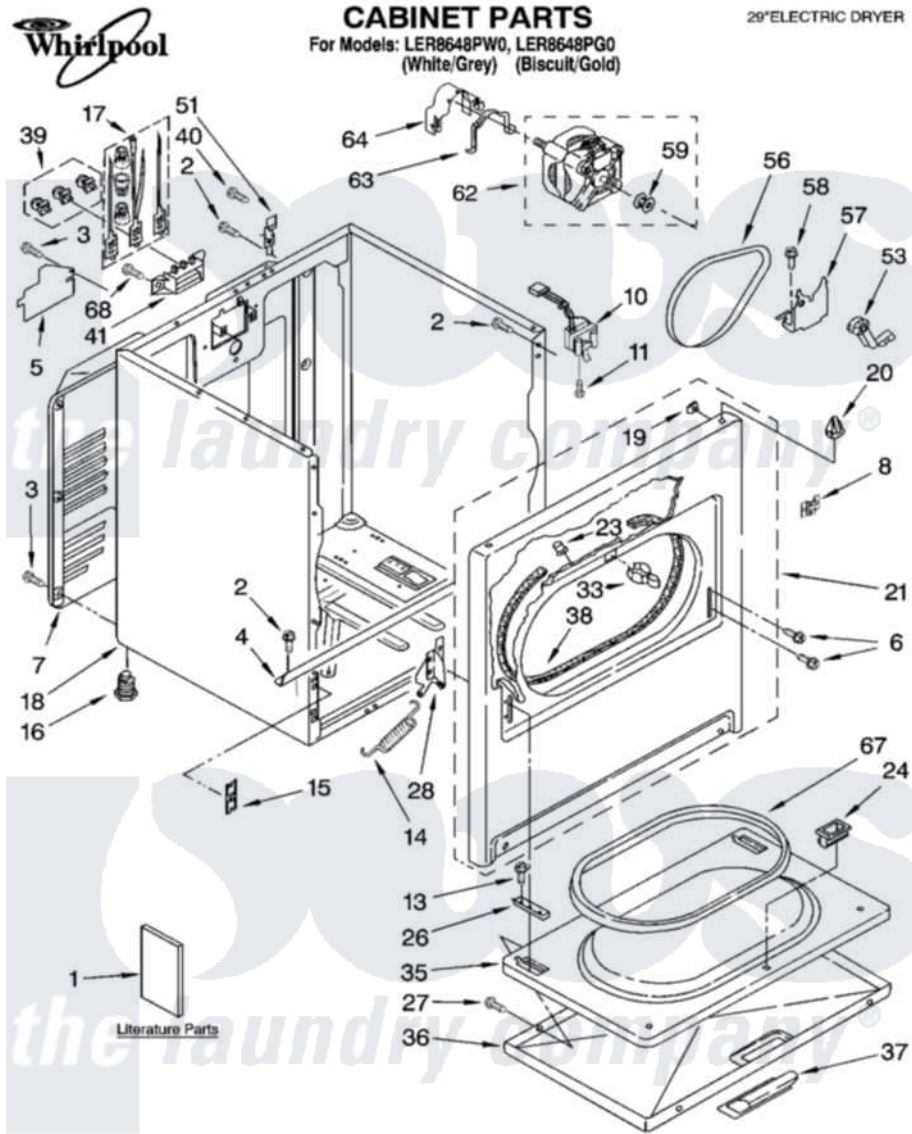

Whirlpool LER8648PG0 01 - CABINET PARTS

04-04 Litho in U.S.A. (djc)

1

Part No. 8180372

[Whirlpool Residential Whirlpool LER8648PG0 Dryer Parts](#) Parts Diagram 01 - CABINET PARTS

[Click on the part number to view part](#)

Item	Original Part Number	Replaced By	Status	Part Description
1	LIT8535829		Not Available	Literature Parts (Instructions, Installation)
"	LIT8533770		Not Available	Literature Parts (Sheet, Cycle Feature)
"	LIT8522243		Not Available	Literature Parts (Guide, Use & Care)
"	LIT3979703		Not Available	Literature Parts (Label, Wiring Diagram)
"	N/A		Not Available	Following May Be Purchased DO-IT-YOURSELF REPAIR MANUALS
"	LIT677818	677818L		Diy
2	343641	681414		Screw, 10AB X 1/2
3	693995			Screw, Hex Head
4	8541400			Bracket, Cabinet
5	3396795			Cover, Terminal Block
6	342043	486146		Screw
7	3396805	280043		Panel-Rear
8	8546676	W10041960		Spring, Door