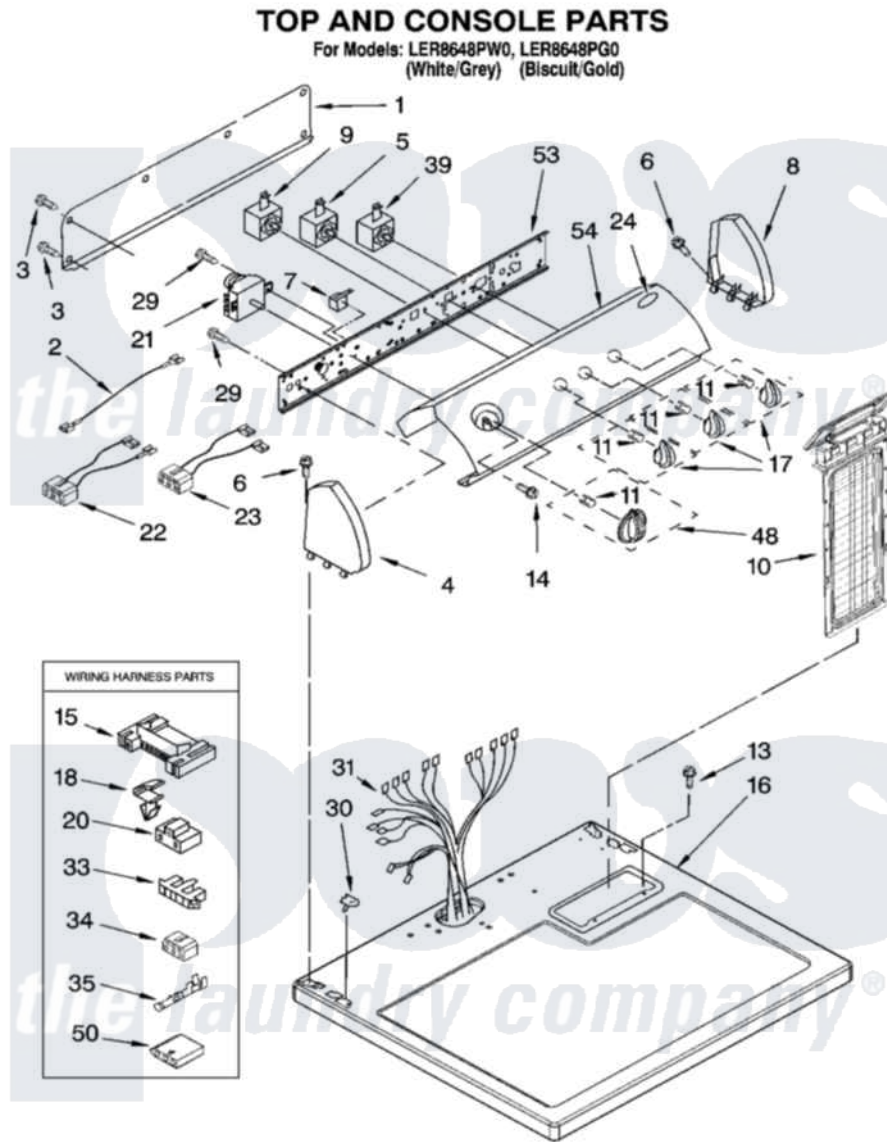

**Whirlpool LER8648PG0 02 - TOP AND CONSOLE PARTS OPTIONAL PARTS (NOT INCLUDED)**

8180372

3

Whirlpool [Residential Whirlpool LER8648PG0 Dryer Parts](#) Parts Diagram 02 - TOP AND CONSOLE PARTS OPTIONAL PARTS (NOT INCLUDED)

[Click on the part number to view part](#)

Item	Original Part Number	Replaced By	Status	Part Description
1	<a href="#">8274261</a>			Do-It-Yourself Repair Manuals
2	<a href="#">3401684</a>			Jumper, Wire
3	<a href="#">693995</a>			Screw, Hex Head
4	8271365	<a href="#">279962</a>		Endcap
"	8271368	<a href="#">279965</a>		Endcap
5	<a href="#">3405156</a>			Switch, Rotary
6	<a href="#">388326</a>			Screw, 8-18 X 1.25
7	<a href="#">694419</a>			Mini-Buzzer
8	8271359	<a href="#">279962</a>		Endcap
"	8271362	<a href="#">279965</a>		Endcap
9	<a href="#">3399639</a>			Switch, Rotary Temperature
10	<a href="#">8557857</a>			Screen, Lint
"	<a href="#">8557858</a>			Screen, Lint
11	<a href="#">8536939</a>			Clip, Knob
13	688082	<a href="#">487240</a>		Screw, For Mtg. Service