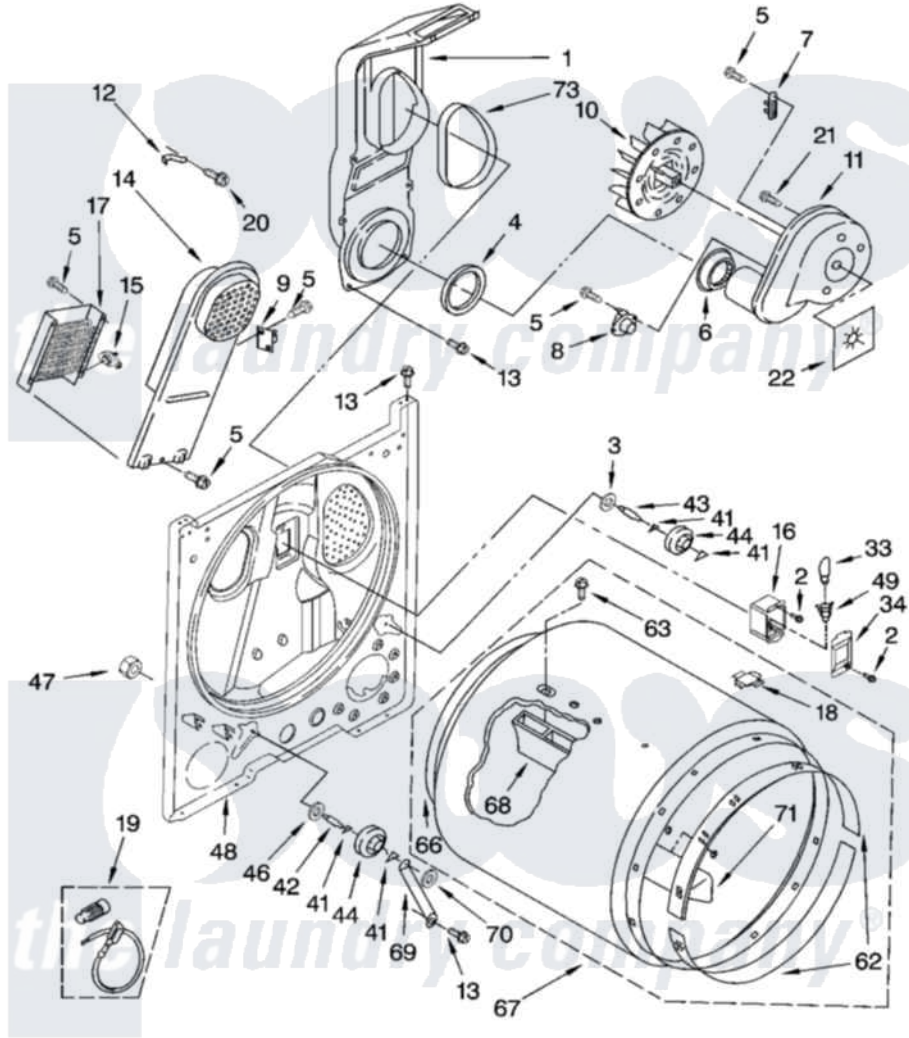

Whirlpool LER8648PG0 03 - BULKHEAD PARTS

BULKHEAD PARTS

For Models: LER8648PW0, LER8648PG0
(White/Grey) (Biscuit/Gold)

8180372

5

Whirlpool [Residential Whirlpool LER8648PG0 Dryer Parts](#) Parts Diagram 03 - BULKHEAD PARTS
Click on the part number to view part

Item	Original Part Number	Replaced By	Status	Part Description
1	348368			Lint Chute Assembly
2	487909	488729		Screw
3	3388703			Washer, Support
4	347139			Seal, Lint Chute
5	90767			Screw, 8A X 3/8 HeX Washer Head Tapping
6	696302			Shield, Exhaust
7	3392519			Thermal Limiter
8	3387134			Thermostat, Internal-Bias
9	3977393	279816		Cutoff-Tml
10	694089			Wheel, Blower
11	8557384	8577230		Housing, Blower
12	3398161			CLIP
13	343641	681414		Screw, 10AB X 1/2
14	8541818			Box, Heater
15	3977767			Thermostat, High Limit 250 F
16	3977373			Bracket, Drum Light

17	3403585	279838	Element
18	8066086		Plug, Drum Hole
19	279457		Wire Kit, Terminal
20	489463		Screw, 8-18 X 1/16
21	3390647	488729	Screw
22	3394196		Seal, Blower Shaft
33	3406124	22002263	Lamp
34	3402841	8532165	Lens, Drum Light
41	690997		Washer, Thrust
42	3399506	W10359270	Shaft, Drum Roller Threads
43	3399507	W10359269	Shaft, Drum Roller Threads
44	3397588	349241T	Support
46	348197		Washer, Support
47	3359452		Nut, Lock
48	3403413		Bulkhead
49	3403634	W10136369	Socket, Drum Light Assembly
62	692526	279441	BeaRng-Rng
63	97787	W10109200	Screw, Baffle Mounting
66	3406130	279857	Seal
67	695587		Drum Assembly
68	692490		Baffle, Drum
69	3976434		Bracket, Support Shaft
70	90296		Nut, Push On
71	3403636		Baffle, Drum
73	339956		Seal, Air Duct To Bulkhead