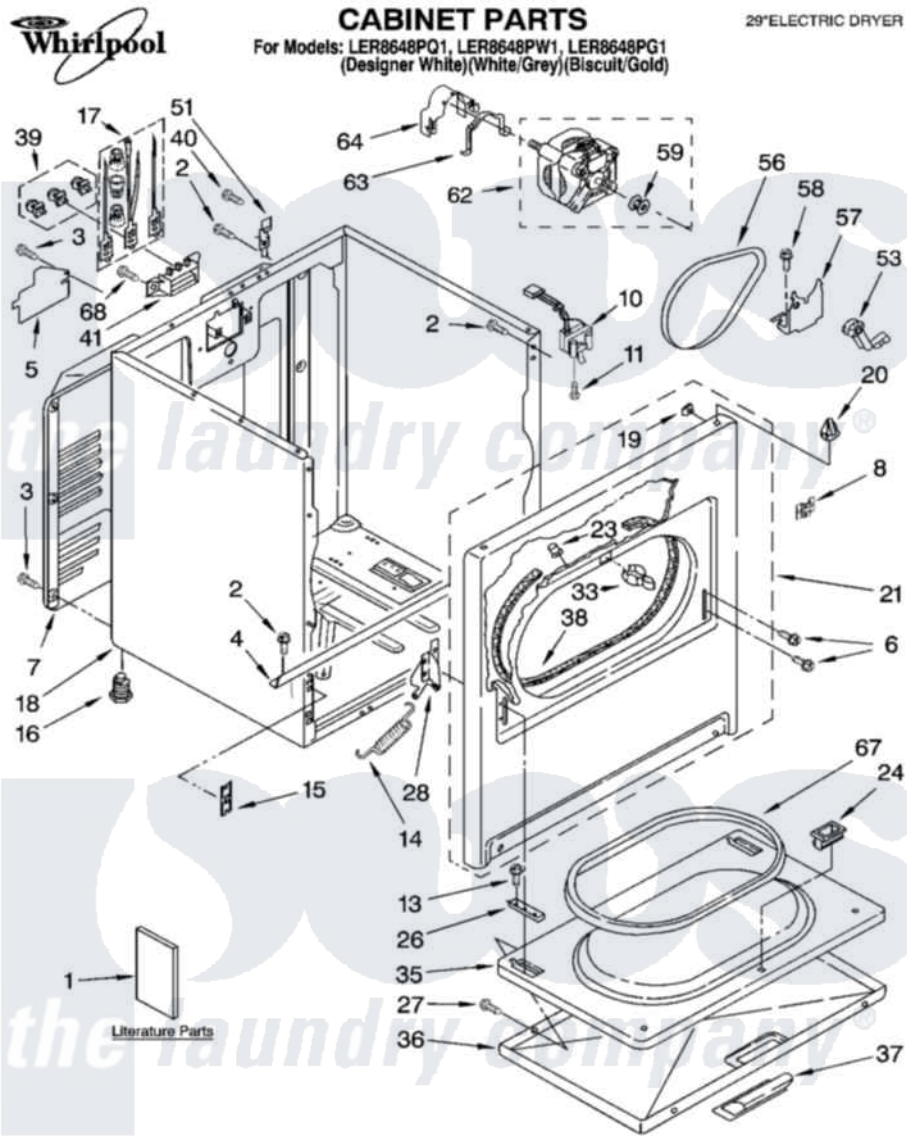

Whirlpool LER8648PG1 01 - CABINET PARTS

10-05 Litho in U.S.A.(LT)

1

Part No. 8180906

Whirlpool Residential Whirlpool LER8648PG1 Dryer Parts Parts Diagram 01 - CABINET PARTS

[Click on the part number to view part](#)

Item	Original Part Number	Replaced By	Status	Part Description
1	8577188		Not Available	Instructions, Installation
"	8533770		Not Available	Sheet, Cycle Feature
"	8578183		Not Available	Use And Care Guide
"	3979703		Not Available	Wiring Diagram
"	N/A		Not Available	Following May Be Purchased DO-IT-YOURSELF REPAIR MANUALS
"	677818		Not Available	Manual, Do-It- Yourself Repair (Dryer)
2	343641	681414		Screw, 10AB X 1/2
3	693995			Screw, Hex Head
4	8541400			Bracket, Cabinet
5	3396795			Cover, Terminal Block
6	342043	486146		Screw
7	3396805	280043		Panel-Rear
8	8546676	W10041960		Spring, Door
10	3406107			Door Switch Assembly

11	697773	3395530	Screw
13	3357011	308685	Side Trim)
14	8541401	W10041960	Spring, Door
15	3394083		Clip, Front Panel
16	3392100	49621	Feet-Leveling
"	279810		Foot-Optional
17	279318		Terminal Tinned And Brass Panel
18	8530603	8533643	Cabinet
"	8530606	3977306	Cabinet
19	98234		Clip, U-Bend
20	690363	18776	Lock, Front Top
21	695620	279443	Panel
"	3977244	279891	Panel
23	685203	279220	Clip
24	3389441		Door Catch Assembly
26	337189		Clip, Hinge
27	694091		Trim, Side Right Hand
28	8066056		Hinge, Door
"	8066057		Hinge, Door
33	696144	279570	Latch
35	695737		Door, Rear
36	3393549		Door, Front
"	3977241		Door, Front
37	690270	348721	Handle
"	3977242		Handle, Door
38	3406129		Seal And Bearing Assembly
39	279393		Terminal Block Screw Kit
40	697776	4331106	Screw, No.10-32 X 7/16
41	3397659		Block, Terminal
51	238088	8066217	Hinge, Top
53	691366		Idler And Pulley Assembly
56	8066065	341241	Belt
57	348780		Base, Motor
58	3400500		Bolt, 3405245 5/16-18 X 3/4
59	3394341	W10299847	Pulley-Motor
62	8066206	279827	Motor-Drve
63	660658		Clamp, Motor Mounting 343481 685441
64	3404162		Clamp, Motor
67	3390731		Seal, Door
68	3393008	308685	Side Trim)