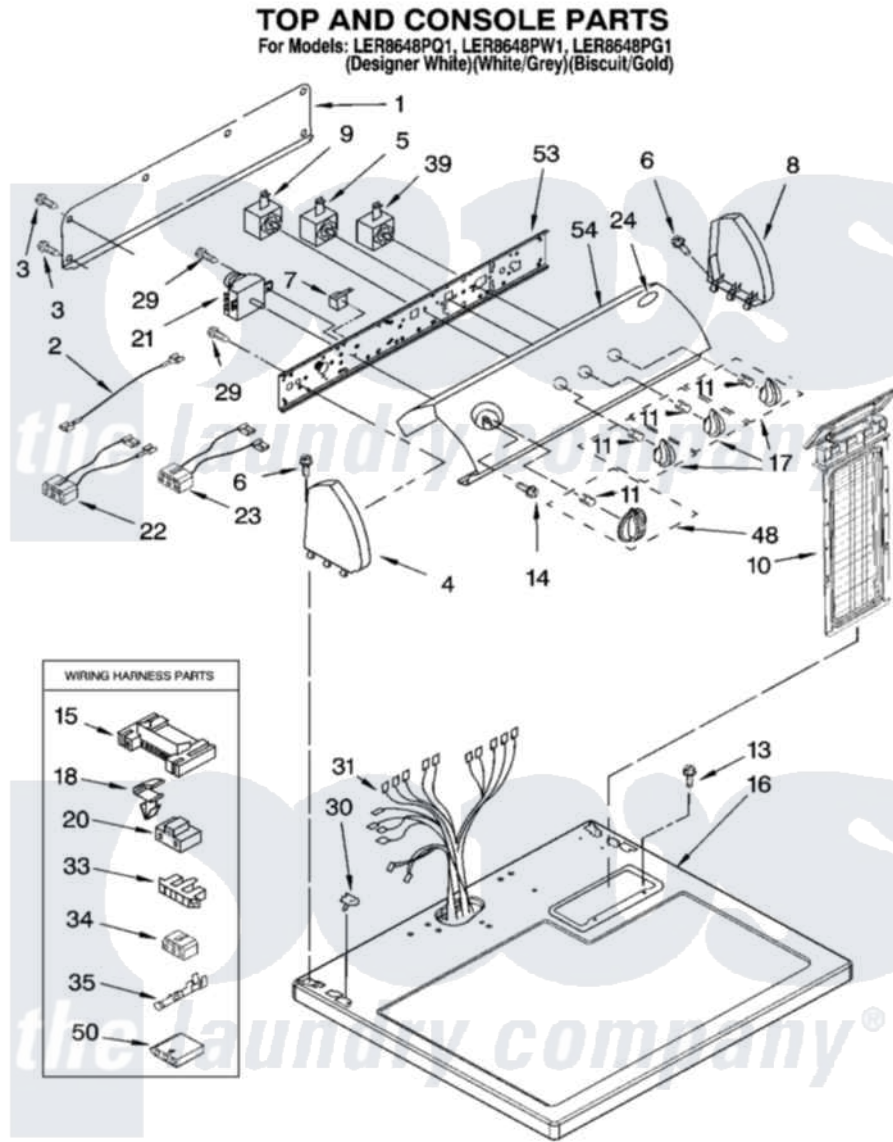

Whirlpool LER8648PG1 02 - TOP AND CONSOLE PARTS

8180906

3

Whirlpool [Residential Whirlpool LER8648PG1 Dryer Parts](#) Parts Diagram 02 - TOP AND CONSOLE PARTS
Click on the part number to view part

Item	Original Part Number	Replaced By	Status	Part Description
1	8274261			Do-It-Yourself Repair Manuals
2	3401684			Jumper, Wire
3	693995			Screw, Hex Head
4	8271365	279962		Endcap
"	8271368	279965		Endcap
5	3405156			Switch, Rotary
6	388326			Screw, 8-18 X 1.25
7	694419			Mini-Buzzer
8	8271359	279962		Endcap
"	8271362	279965		Endcap
9	3399639			Switch, Rotary Temperature
10	8557857			Screen, Lint
"	8557858			Screen, Lint
11	8536939			Clip, Knob
13	688983	487240		Screw, For Mtg. Service Capacitor
14	8533951	3400859		Screw, Grounding

15	3395683		Receptacle, Multi-Terminal
16	8557930	8563985	Top
"	8557931	8563986	Top
17	8544935		Knob, Control
"	8544937		Knob, Control
"	8544938		Knob, Control
18	3394427		Clip-Harness
20	3401144		Connector
21	3979618		Timer Assembly
22	3397695		Wire, Jumper
23	3396029	8539893	Wire, Jumper
24	3400985		Medallion
29	8533971	90767	Screw, 8A X 3/8 HeX Washer Head Tapping
30	357213		Nut, Push-In
31	8299873	8576503	Harness, Wiring
33	3397269		Connector, Timer
34	3347243		Block, Disconnect
35	94614		Terminal
39	3398095		Switch, Push-To-Start
48	8544955		Timer Knob Assembly
"	8544957		Timer Knob Assembly
"	8544958		Timer Knob Assembly
50	3936144		Do-It-Yourself Repair Manuals
53	8544895		Bracket, Control
54	8557482		Panel, Control
"	8545977		Panel, Control
"	8545978		Panel, Control