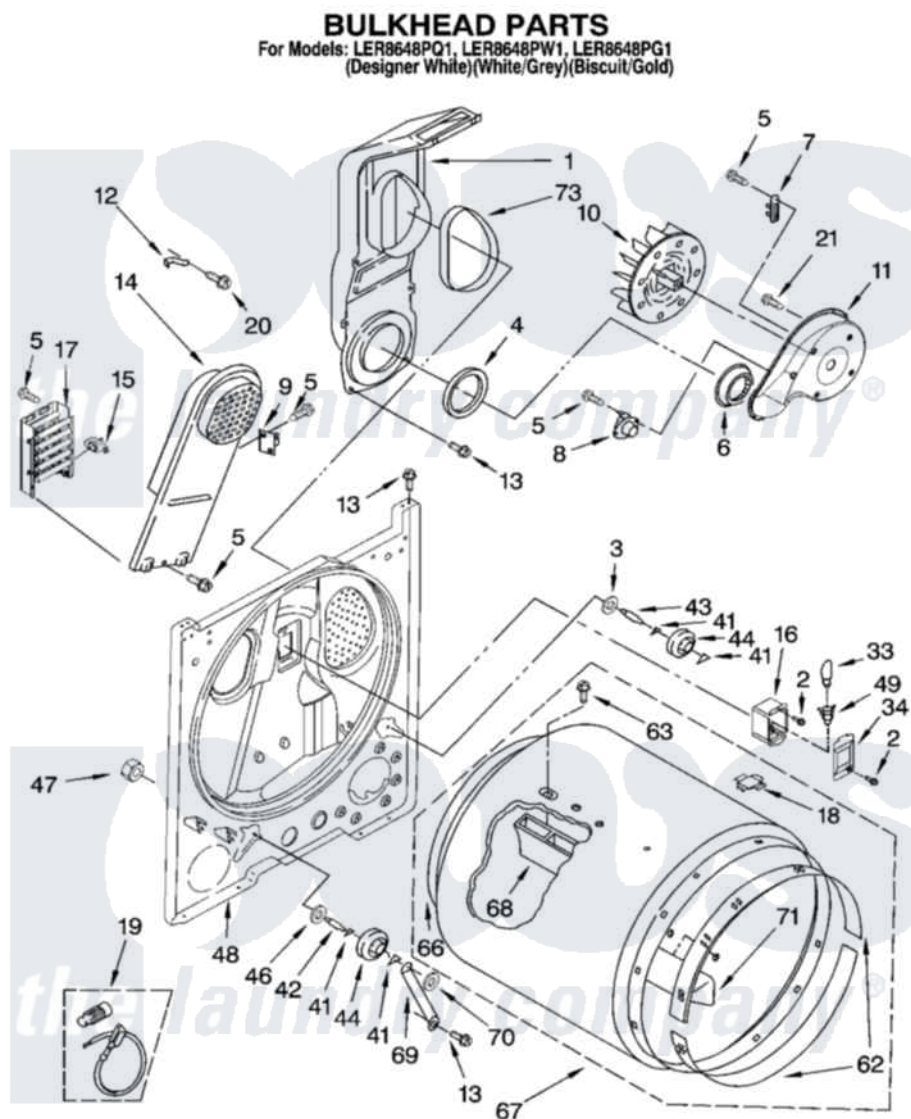

# Whirlpool LER8648PG1 03 - BULKHEAD PARTS, OPTIONAL PARTS (NOT INCLUDED)

8180906

5

Whirlpool [Residential Whirlpool LER8648PG1 Dryer Parts](#) Parts Diagram 03 - BULKHEAD PARTS, OPTIONAL PARTS (NOT INCLUDED)

[Click on the part number to view part](#)

Item	Original Part Number	Replaced By	Status	Part Description
1	<a href="#">348368</a>			Lint Chute Assembly
2	487909	<a href="#">488729</a>		Screw
3	<a href="#">3388703</a>			Washer, Support
4	<a href="#">347139</a>			Seal, Lint Chute
5	<a href="#">90767</a>			Screw, 8A X 3/8 HeX Washer Head Tapping
6	<a href="#">696302</a>			Shield, Exhaust
7	<a href="#">3392519</a>			Thermal Limiter
8	<a href="#">3387134</a>			Thermostat, Internal-Bias
9	3977393	<a href="#">279816</a>		Cutoff-Tml
10	<a href="#">694089</a>			Wheel, Blower
11	<a href="#">8577230</a>			Housing, Blower
12	3398161			CLIP
13	343641	<a href="#">681414</a>		Screw, 10AB X 1/2
14	<a href="#">8541818</a>			Box, Heater