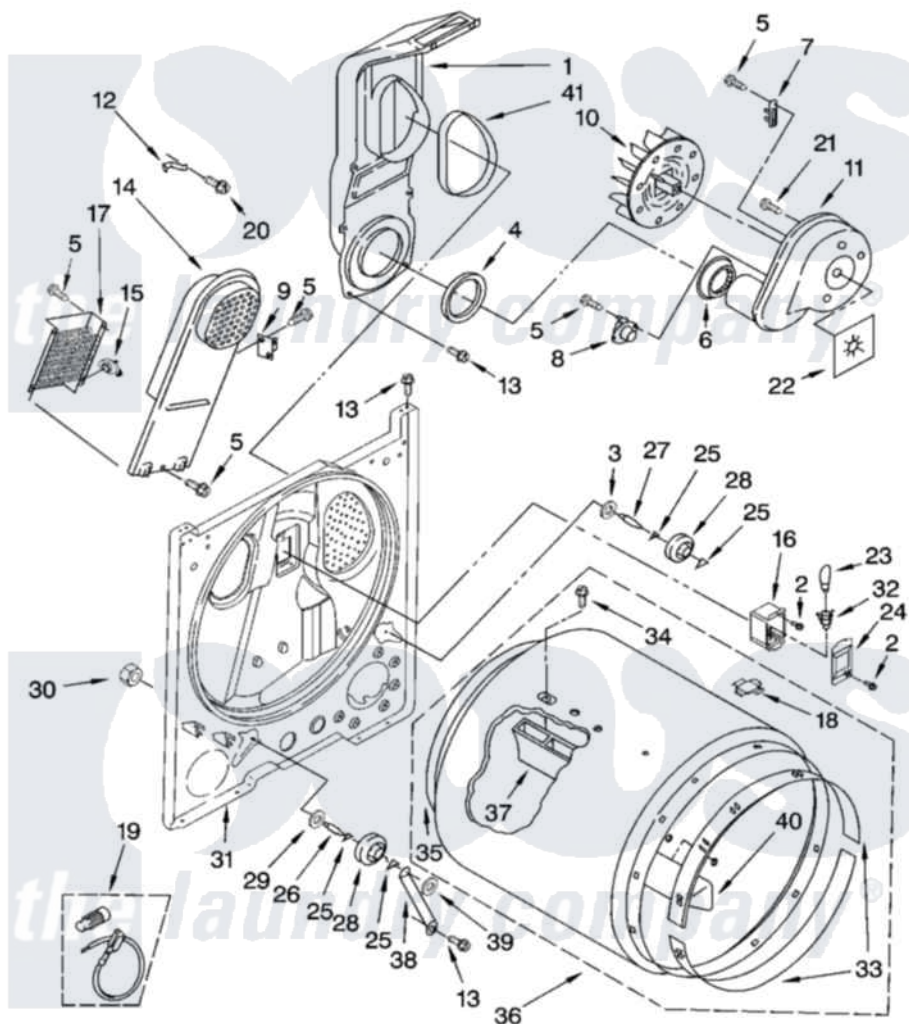

Whirlpool LER8648PQ0 03 - BULKHEAD PARTS, OPTIONAL PARTS (NOT INCLUDED)

BULKHEAD PARTS

For Model: LER8648PQ0
(Designer White)

8180583

5

Whirlpool [Residential Whirlpool LER8648PQ0 Dryer Parts](#) Parts Diagram 03 - BULKHEAD PARTS, OPTIONAL PARTS (NOT INCLUDED)

[Click on the part number to view part](#)

Item	Original Part Number	Replaced By	Status	Part Description
1	348368			Lint Chute Assembly
2	487909	488729		Screw
3	3388703			Washer, Support
4	347139			Seal, Lint Chute
5	90767			Screw, 8A X 3/8 HeX Washer Head Tapping
6	696302			Shield, Exhaust
7	3392519			Thermal Limiter
8	3387134			Thermostat, Internal-Bias
9	3977393	279816		Cutoff-Tml
10	694089			Wheel, Blower
11	8557384	8577230		Housing, Blower
12	3398161			CLIP
13	343641	681414		Screw, 10AB X 1/2
14	8541818			Box, Heater

15	3977767		Thermostat, High Limit 250 F
16	3977373		Bracket, Drum Light
17	8565582	279838	Element
18	8066086		Plug, Drum Hole
19	279457		Wire Kit, Terminal
20	489463		Screw, 8-18 X 1/16
21	3390647	488729	Screw
22	3394196		Seal, Blower Shaft
23	3406124	22002263	Lamp
24	3402841	8532165	Lens, Drum Light
25	690997		Washer, Thrust
26	3399506	W10359270	Shaft, Drum Roller Threads
27	3399507	W10359269	Shaft, Drum Roller Threads
28	3397588	349241T	Support
29	348197		Washer, Support
30	3359452		Nut, Lock
31	3403413		Bulkhead
32	3403634	W10136369	Socket, Drum Light Assembly
33	692526	279441	BeaRng-Rng
34	97787	W10109200	Screw, Baffle Mounting
35	3406130	279857	Seal
36	695587		Drum Assembly
37	692490		Baffle, Drum
38	3976434		Bracket, Support Shaft
39	90296		Nut, Push On
40	3403636		Baffle, Drum
41	339956		Seal, Air Duct To Bulkhead
	N/A	Not Available	ACCESSORY PARTS
"	279948	4392065	Kit, Dryer Repair
"	3406839		Dry Rack Assembly
"	8522199		Accessory Parts
"	72017		Paint, Touch-Up
"	350930		Paint, Pressurized Spray B
"	350938		Paint, Pressurized Spray B
"	799344		Paint, Touch-Up)