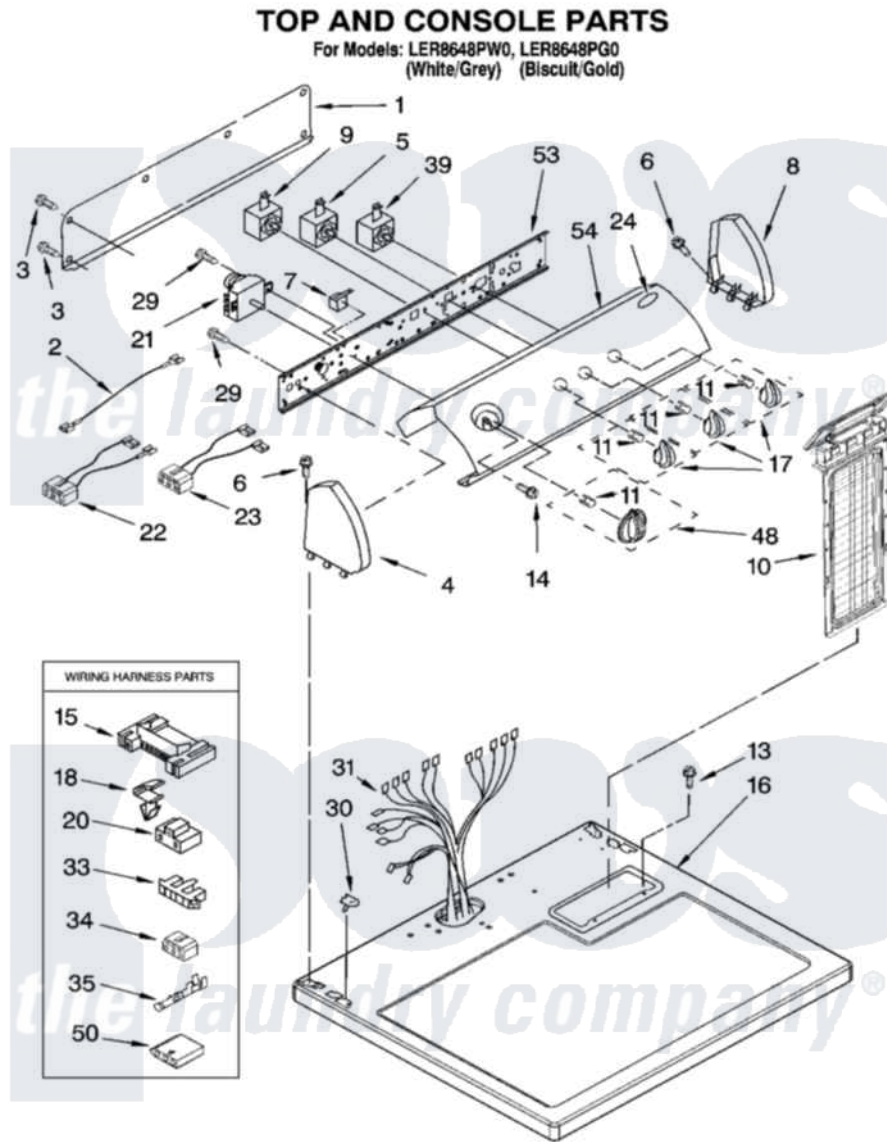

Whirlpool LER8648PW0 02 - TOP AND CONSOLE PARTS OPTIONAL PARTS (NOT INCLUDED)

Whirlpool [Residential Whirlpool LER8648PW0 Dryer Parts](#) Parts Diagram 02 - TOP AND CONSOLE PARTS OPTIONAL PARTS (NOT INCLUDED)

[Click on the part number to view part](#)

Item	Original Part Number	Replaced By	Status	Part Description
1	8274261			Do-It-Yourself Repair Manuals
2	3401684			Jumper, Wire
3	693995			Screw, Hex Head
4	8271365	279962		Endcap
"	8271368	279965		Endcap
5	3405156			Switch, Rotary
6	388326			Screw, 8-18 X 1.25
7	694419			Mini-Buzzer
8	8271359	279962		Endcap
"	8271362	279965		Endcap
9	3399639			Switch, Rotary Temperature
10	8557857			Screen, Lint
"	8557858			Screen, Lint
11	8536939			Clip, Knob
13	688082	487240		Screw, For Mtg. Service

13	000903	407440	Capacitor
14	3400859		Screw, Grounding
15	3395683		Receptacle, Multi-Terminal
16	8557930	8563985	Top
"	8557931	8563986	Top
17	8544937		Knob, Control
"	8544938		Knob, Control
18	3394427		Clip-Harness
20	3401144		Connector
21	3979618		Timer Assembly
22	3397695		Wire, Jumper
23	3396029	8539893	Wire, Jumper
24	3400985		Medallion
29	3390646	W10139210	Screw, 8-18 X 5/16
30	357213		Nut, Push-In
31	8299873	8576503	Harness, Wiring
33	3397269		Connector, Timer
34	3347243		Block, Disconnect
35	94614		Terminal
39	3398095		Switch, Push-To-Start
48	8544957		Timer Knob Assembly
"	8544958		Timer Knob Assembly
50	3936144		Do-It-Yourself Repair Manuals
53	8544895		Bracket, Control
54	8545977		Panel, Control
"	8545978		Panel, Control
"	N/A	Not Available	ACCESSORY PARTS
"	279948	4392065	Kit, Dryer Repair
"	3406839		Dry Rack Assembly
"	8522199		Accessory Parts
"	72017		Paint, Touch-Up
"	4392899		Paint, Touch-Up
"	350930		Paint, Pressurized Spray B
"	4392901		Paint, Pressurized Spray
"	350938		Paint, Pressurized Spray B
"	799344		Paint, Touch-Up)
"	4392900		Paint, Bulk)