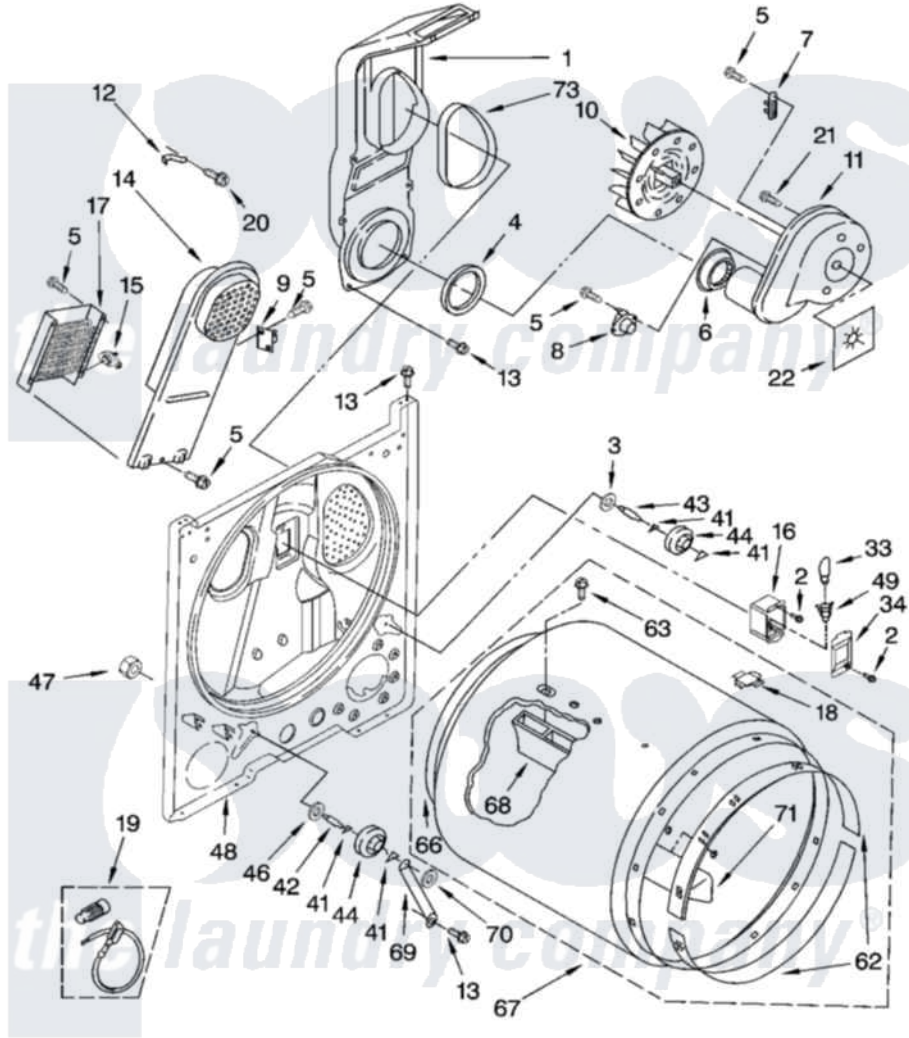

# Whirlpool LER8648PW0 03 - BULKHEAD PARTS

## BULKHEAD PARTS

For Models: LER8648PW0, LER8648PG0  
(White/Grey) (Biscuit/Gold)

8180372

5

Whirlpool [Residential Whirlpool LER8648PW0 Dryer Parts](#) Parts Diagram 03 - BULKHEAD PARTS  
Click on the part number to view part

Item	Original Part Number	Replaced By	Status	Part Description
1	<a href="#">348368</a>			Lint Chute Assembly
2	487909	<a href="#">488729</a>		Screw
3	<a href="#">3388703</a>			Washer, Support
4	<a href="#">347139</a>			Seal, Lint Chute
5	<a href="#">90767</a>			Screw, 8A X 3/8 HeX Washer Head Tapping
6	<a href="#">696302</a>			Shield, Exhaust
7	<a href="#">3392519</a>			Thermal Limiter
8	<a href="#">3387134</a>			Thermostat, Internal-Bias
9	3977393	<a href="#">279816</a>		Cutoff-Tml
10	<a href="#">694089</a>			Wheel, Blower
11	8557384	<a href="#">8577230</a>		Housing, Blower
12	3398161			CLIP
13	343641	<a href="#">681414</a>		Screw, 10AB X 1/2
14	<a href="#">8541818</a>			Box, Heater
15	<a href="#">3977767</a>			Thermostat, High Limit 250 F
16	<a href="#">3977373</a>			Bracket, Drum Light