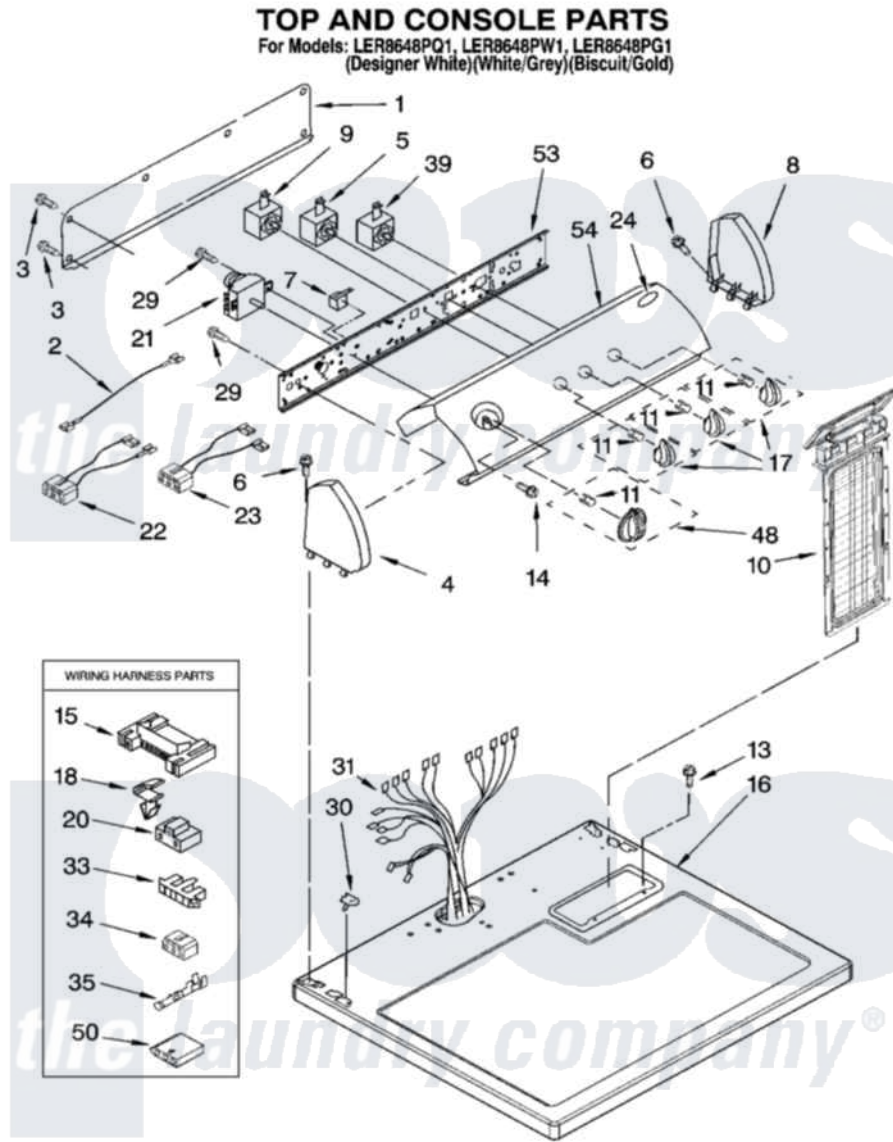

Whirlpool LER8648PW1 02 - TOP AND CONSOLE PARTS

8180906

3

Whirlpool [Residential Whirlpool LER8648PW1 Dryer Parts](#) Parts Diagram 02 - TOP AND CONSOLE PARTS
Click on the part number to view part

Item	Original Part Number	Replaced By	Status	Part Description
1	8274261			Do-It-Yourself Repair Manuals
2	3401684			Jumper, Wire
3	693995			Screw, Hex Head
4	8271365	279962		Endcap
"	8271368	279965		Endcap
5	3405156			Switch, Rotary
6	388326			Screw, 8-18 X 1.25
7	694419			Mini-Buzzer
8	8271359	279962		Endcap
"	8271362	279965		Endcap
9	3399639			Switch, Rotary Temperature
10	8557857			Screen, Lint
"	8557858			Screen, Lint
11	8536939			Clip, Knob
13	688983	487240		Screw, For Mtg. Service Capacitor
14	8533951	3400859		Screw, Grounding

15	3395683		Receptacle, Multi-Terminal
16	8557930	8563985	Top
"	8557931	8563986	Top
17	8544935		Knob, Control
"	8544937		Knob, Control
"	8544938		Knob, Control
18	3394427		Clip-Harness
20	3401144		Connector
21	3979618		Timer Assembly
22	3397695		Wire, Jumper
23	3396029	8539893	Wire, Jumper
24	3400985		Medallion
29	8533971	90767	Screw, 8A X 3/8 HeX Washer Head Tapping
30	357213		Nut, Push-In
31	8299873	8576503	Harness, Wiring
33	3397269		Connector, Timer
34	3347243		Block, Disconnect
35	94614		Terminal
39	3398095		Switch, Push-To-Start
48	8544955		Timer Knob Assembly
"	8544957		Timer Knob Assembly
"	8544958		Timer Knob Assembly
50	3936144		Do-It-Yourself Repair Manuals
53	8544895		Bracket, Control
54	8557482		Panel, Control
"	8545977		Panel, Control
"	8545978		Panel, Control