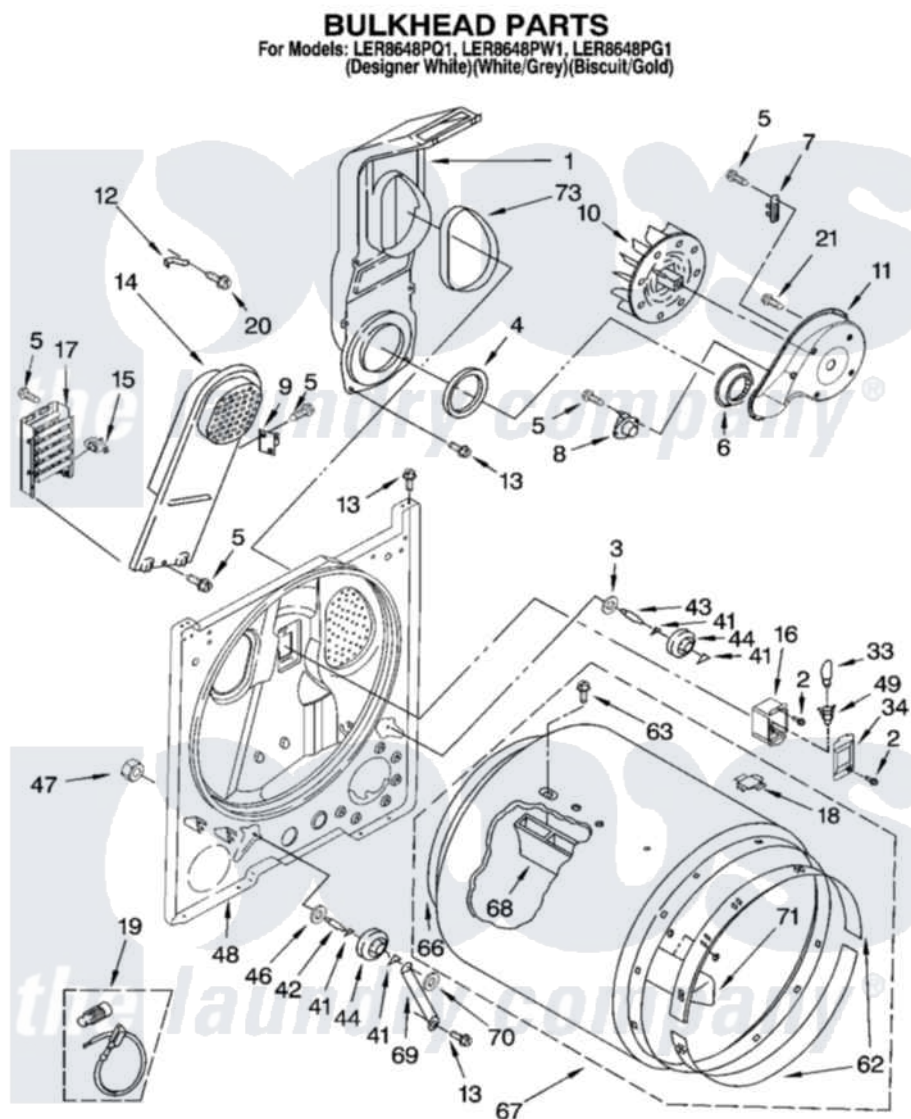

Whirlpool LER8648PW1 03 - BULKHEAD PARTS, OPTIONAL PARTS (NOT INCLUDED)

8180906

5

Whirlpool [Residential Whirlpool LER8648PW1 Dryer Parts](#) Parts Diagram 03 - BULKHEAD PARTS, OPTIONAL PARTS (NOT INCLUDED)

[Click on the part number to view part](#)

Item	Original Part Number	Replaced By	Status	Part Description
1	348368			Lint Chute Assembly
2	487909	488729		Screw
3	3388703			Washer, Support
4	347139			Seal, Lint Chute
5	90767			Screw, 8A X 3/8 HeX Washer Head Tapping
6	696302			Shield, Exhaust
7	3392519			Thermal Limiter
8	3387134			Thermostat, Internal-Bias
9	3977393	279816		Cutoff-Tml
10	694089			Wheel, Blower
11	8577230			Housing, Blower
12	3398161			CLIP
13	343641	681414		Screw, 10AB X 1/2
14	8541818			Box, Heater

15	3977767		Thermostat, High Limit 250 F
16	3977373		Bracket, Drum Light
17	8565582	279838	Element
18	8066086		Plug, Drum Hole
19	279457		Wire Kit, Terminal
20	489463		Screw, 8-18 X 1/16
21	3390647	488729	Screw
33	3406124	22002263	Lamp
34	3402841	8532165	Lens, Drum Light
41	690997		Washer, Thrust
42	3399506	W10359270	Shaft, Drum Roller Threads
43	3399507	W10359269	Shaft, Drum Roller Threads
44	3397590	349241T	Support
46	348197		Washer, Support
47	3359452		Nut, Lock
48	3403413		Bulkhead
49	3403634	W10136369	Socket, Drum Light Assembly
62	692526	279441	BeaRng-Rng
63	97787	W10109200	Screw, Baffle Mounting
66	3406130	279857	Seal
67	695587		Drum Assembly
68	692490		Baffle, Drum
69	3976434		Bracket, Support Shaft
70	90296		Nut, Push On
71	3403636		Baffle, Drum
73	339956		Seal, Air Duct To Bulkhead
	N/A	Not Available	ACCESSORY PARTS
"	279948	4392065	Kit, Dryer Repair
"	3406839		Dry Rack Assembly
"	8522199		Accessory Parts
"	72017		Paint, Touch-Up
"	4392899		Paint, Touch-Up
"	350930		Paint, Pressurized Spray B
"	4392901		Paint, Pressurized Spray
"	350938		Paint, Pressurized Spray B
"	799344		Paint, Touch-Up)
"	4392900		Paint, Bulk)