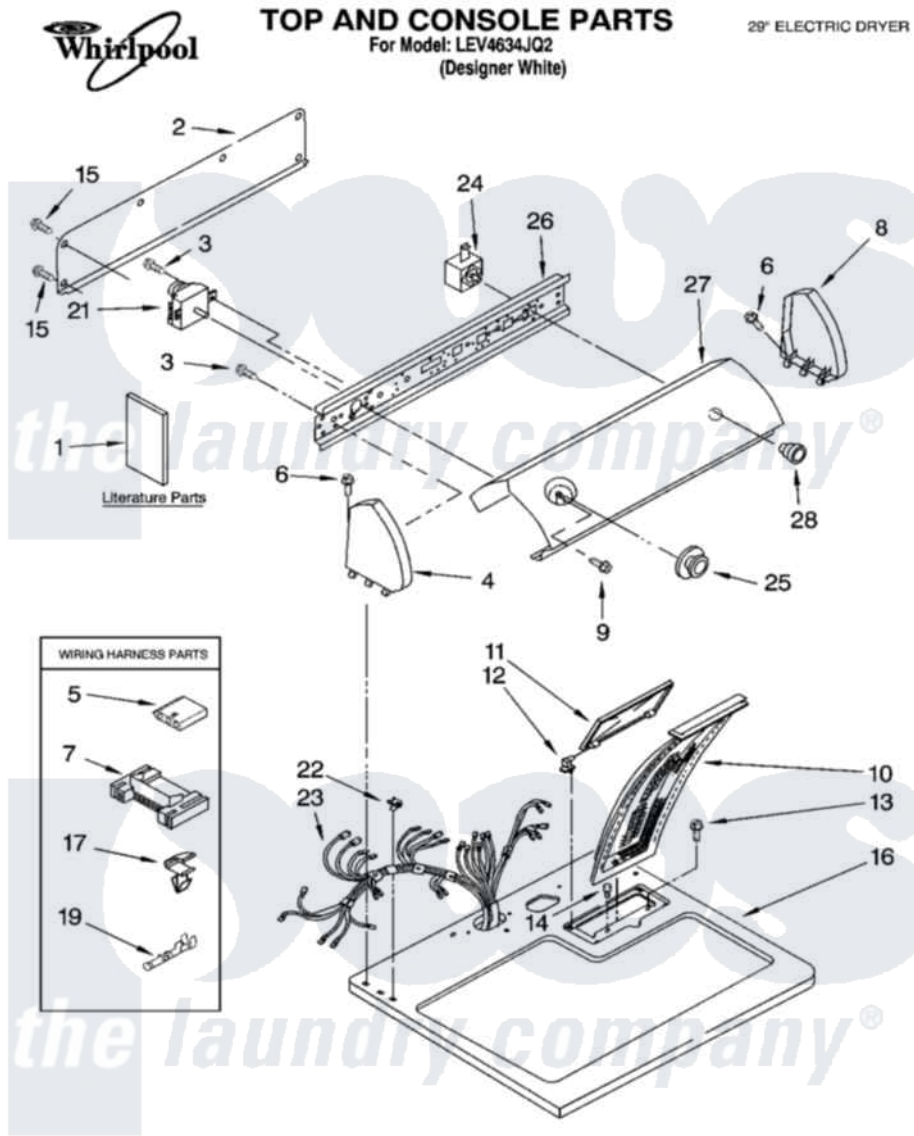

Whirlpool LEV4634JQ2 01 - TOP AND CONSOLE PARTS

03-04 Litho in U.S.A. (djc)

1

Part No. 8180308

Whirlpool Residential Whirlpool LEV4634JQ2 Dryer Parts Parts Diagram 01 - TOP AND CONSOLE PARTS
 Click on the part number to view part

Item	Original Part Number	Replaced By	Status	Part Description
1	LIT8522243		Not Available	Literature Parts (Guide, Use & Care)
"	LIT8535899		Not Available	Literature Parts (Installation Instructions)
"	LIT8522245		Not Available	Literature Parts (Sheet, Cycle Feature (For Model LEQ5000KQ1))
"	LIT8528187		Not Available	Literature Parts (Wiring Diagram)
"	N/A		Not Available	Following May Be Purchased
"	N/A		Not Available	DO-IT-YOURSELF REPAIR MANUALS
"	LIT677818	677818L		Diy
2	8274261			Do-It-Yourself Repair Manuals
3	3390646	W10139210		Screw, 8-18 X 5/16
4	8271365	279962		Endcap
5	3936144			Do-It-Yourself Repair Manuals
6	388326			Screw, 8-18 X 1.25
7	3395683			Receptacle, Multi-Terminal

8	8271359	279962	Endcap
9	3400859		Screw, Grounding
10	339392		Screen, Lint
11	8283378		Cover, Lint Screen
12	3978605	W10044470	Hinge, RH
"	3978606		Hinge, Lint Lid
13	688983	487240	Screw, For Mtg. Service Capacitor
14	297535	17258	Bumper
15	693995		Screw, Hex Head
16	8271390	8521918	Top
17	3394427		Clip-Harness
19	94614		Terminal
21	8299778		Timer, 60 Hz
22	357213		Nut, Push-In
23	8299867	W10450292	Harness, Wiring
24	3977456		Switch, Push-To-Start
25	8312687	3957754	Timer Knob Assembly
26	8271418		Bracket, Control
27	3977815		Panel, Control
28	8271341	3957804	Knob, Push-To-Start
"	N/A	Not Available	ACCESSORY PARTS
"	4392065		Kit, Dryer Repair
"	689790		Dry Rack
"	8522199		Accessory Parts
"	72017		Paint, Touch-Up
"	350930		Paint, Pressurized Spray B
"	350938		Paint, Pressurized Spray B
"	799344		Paint, Touch-Up)