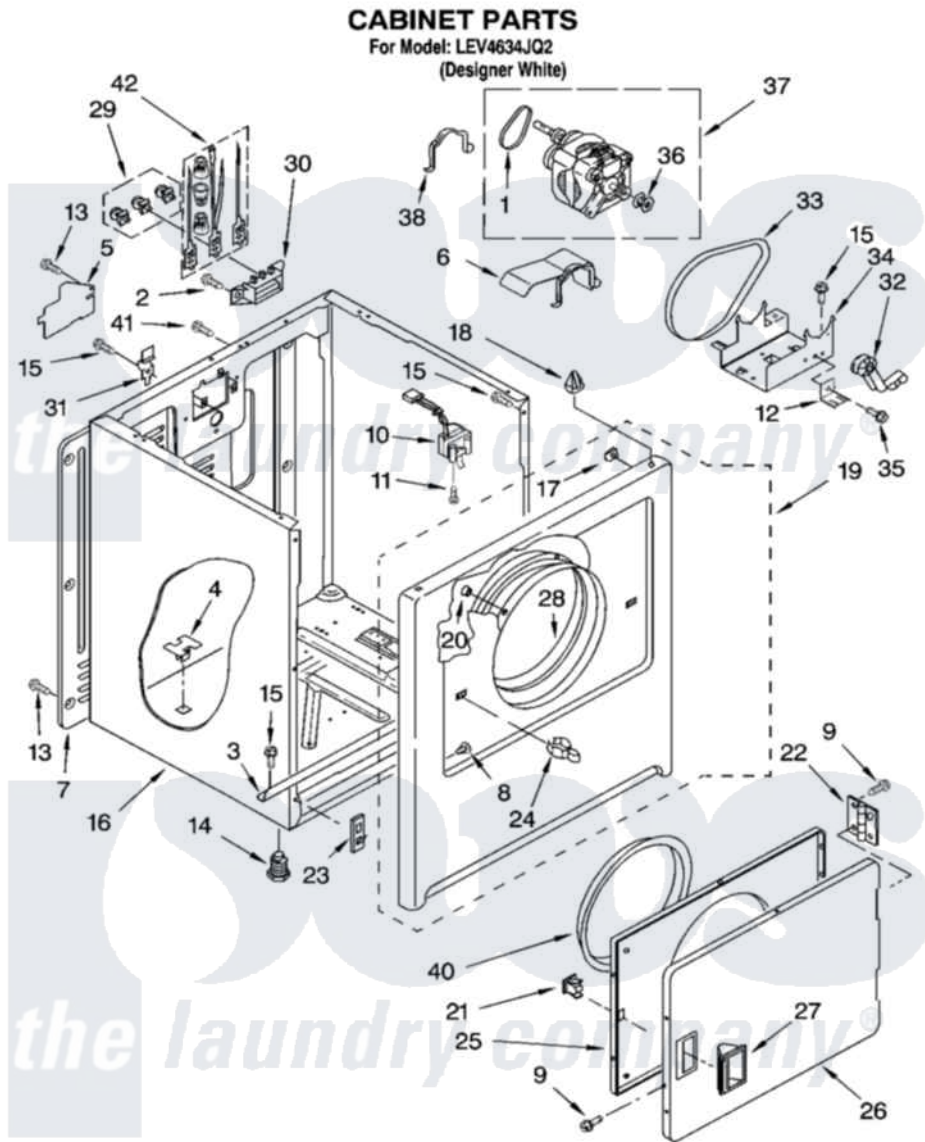

Whirlpool LEV4634JQ2 02 - CABINET PARTS

8180308

3

Whirlpool [Residential Whirlpool LEV4634JQ2 Dryer Parts](#) Parts Diagram 02 - CABINET PARTS
Click on the part number to view part

Item	Original Part Number	Replaced By	Status	Part Description
1	3405160			Belt, Drive
2	3393008	308685		Side Trim)
3	8541400			Bracket, Cabinet
4	3404283			Plug, Cabinet
5	3396795			Cover, Terminal Block
6	3401800			Belt Shield Assembly
7	3396807	280040		Panel-Rear
8	3404413			Plug, Hinge Hole
9	342055	488627		Screw
10	3406104	3406105		Door Switch Assembly
11	697773	3395530		Screw
12	3401805			Bracket, Idler
13	693995			Screw, Hex Head
14	3392100	49621		Feet-Leveling
"	279810			Foot-Optional
15	343641	681414		Screw, 10AB X 1/2

16	8530603	8533643	Cabinet
17	98234		Clip, U-Bend
18	690363	18776	Lock, Front Top
19	3403571	279844	Panel
20	685203	279220	Clip
21	690081	279570	Latch
22	3405514	W10362431	Hinge And Pin Assembly
23	3394083		Clip, Front Panel
24	696144	279570	Latch
25	3403371		Door, Inner
26	3403361		Door Front
27	3405184		Handle, Door
28	8066124	279264	Air Channel Box
29	279393		Terminal Block Screw Kit
30	3397659		Block, Terminal
31	238088	8066217	Hinge, Top
32	691366		Idler And Pulley Assembly
33	8066065	341241	Belt
34	3401802		Base, Motor
35	3400500		Bolt, 3405245 5/16-18 X 3/4
36	3394341	W10299847	Pulley-Motor
37	8538267	W10396039	Motor Assembly 60 Hz
38	660658		Clamp, Motor Mounting 343481 685441
40	3405245		5/16-18 X 3/4
41	697776	4331106	Screw, No.10-32 X 7/16
42	279318		Terminal Tinned And Brass Panel