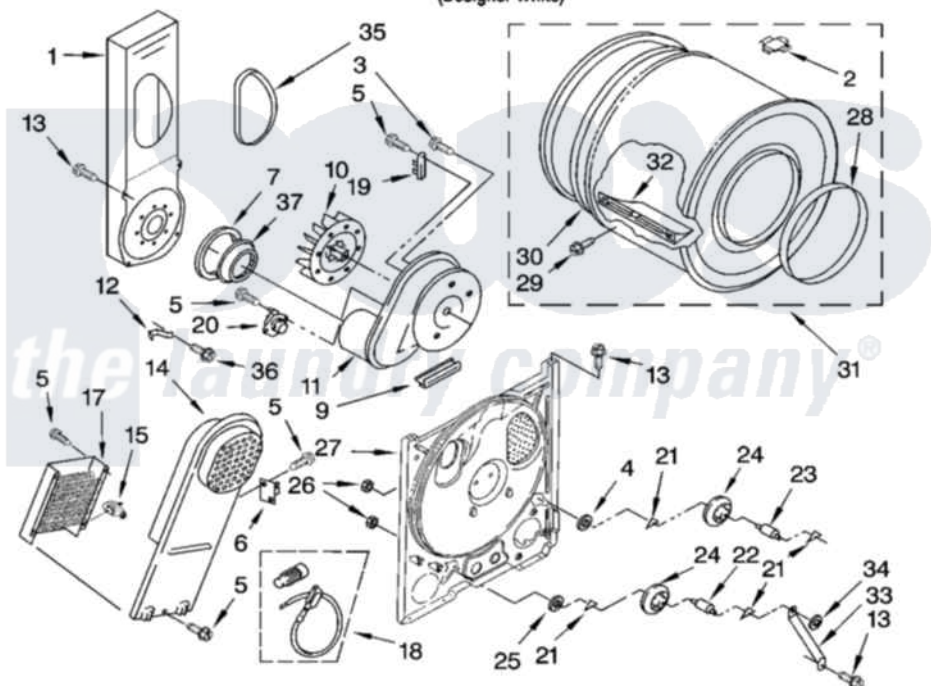

Whirlpool LEV4634JQ2 03 - BULKHEAD PARTS

BULKHEAD PARTS

For Model: LEV4634JQ2
(Designer White)

8180308

5

Whirlpool [Residential Whirlpool LEV4634JQ2 Dryer Parts](#) Parts Diagram 03 - BULKHEAD PARTS
Click on the part number to view part

| Item | Original Part Number | Replaced By | Status | Part Description |
|------|-------------------------|------------------------|--------|---|
| 1 | 8519777 | | | Lint Chute Assembly |
| 2 | 8066086 | | | Plug, Drum Hole |
| 3 | 3390647 | 488729 | | Screw |
| 4 | 3388703 | | | Washer, Support |
| 5 | 90767 | | | Screw, 8A X 3/8 HeX Washer Head Tapping |
| 6 | 3977393 | 279816 | | Cutoff-Tml |
| 7 | 347139 | | | Seal, Lint Chute |
| 9 | 3392247 | 686889 | | Pad |
| 10 | 3406963 | | | Wheel, Blower |
| 11 | 8557387 | | | Housing, Blower |
| 12 | 3398161 | | | CLIP |
| 13 | 343641 | 681414 | | Screw, 10AB X 1/2 |
| 14 | 8541818 | | | Box, Heater |
| 15 | 3977767 | | | Thermostat, High Limit 250 F |
| 17 | 3403585 | 279838 | | Element |
| 18 | 279457 | | | Wire Kit, Terminal |

| | | | |
|----|-------------------------|---------------------------|----------------------------|
| 19 | 3392519 | | Thermal Limiter |
| 20 | 3387134 | | Thermostat, Internal-Bias |
| 21 | 690997 | | Washer, Thrust |
| 22 | 3399506 | W10359270 | Shaft, Drum Roller Threads |
| 23 | 3399507 | W10359269 | Shaft, Drum Roller Threads |
| 24 | 3397588 | 349241T | Support |
| 25 | 348197 | | Washer, Support |
| 26 | 3359452 | | Nut, Lock |
| 27 | 8529955 | 279793 | Bulkhead |
| 28 | 3394509 | | Ring, Bearing |
| 29 | 97787 | W10109200 | Screw, Baffle Mounting |
| 30 | 8066085 | 239087 | Seal |
| 31 | 3396777 | 697760 | Drum |
| 32 | 342847 | | Baffle, Drum |
| 33 | 3976435 | | Bracket, Support |
| 34 | 90296 | | Nut, Push On |
| 35 | 339956 | | Seal, Air Duct To Bulkhead |
| 36 | 489463 | | Screw, 8-18 X 1/16 |
| 37 | 696302 | | Shield, Exhaust |