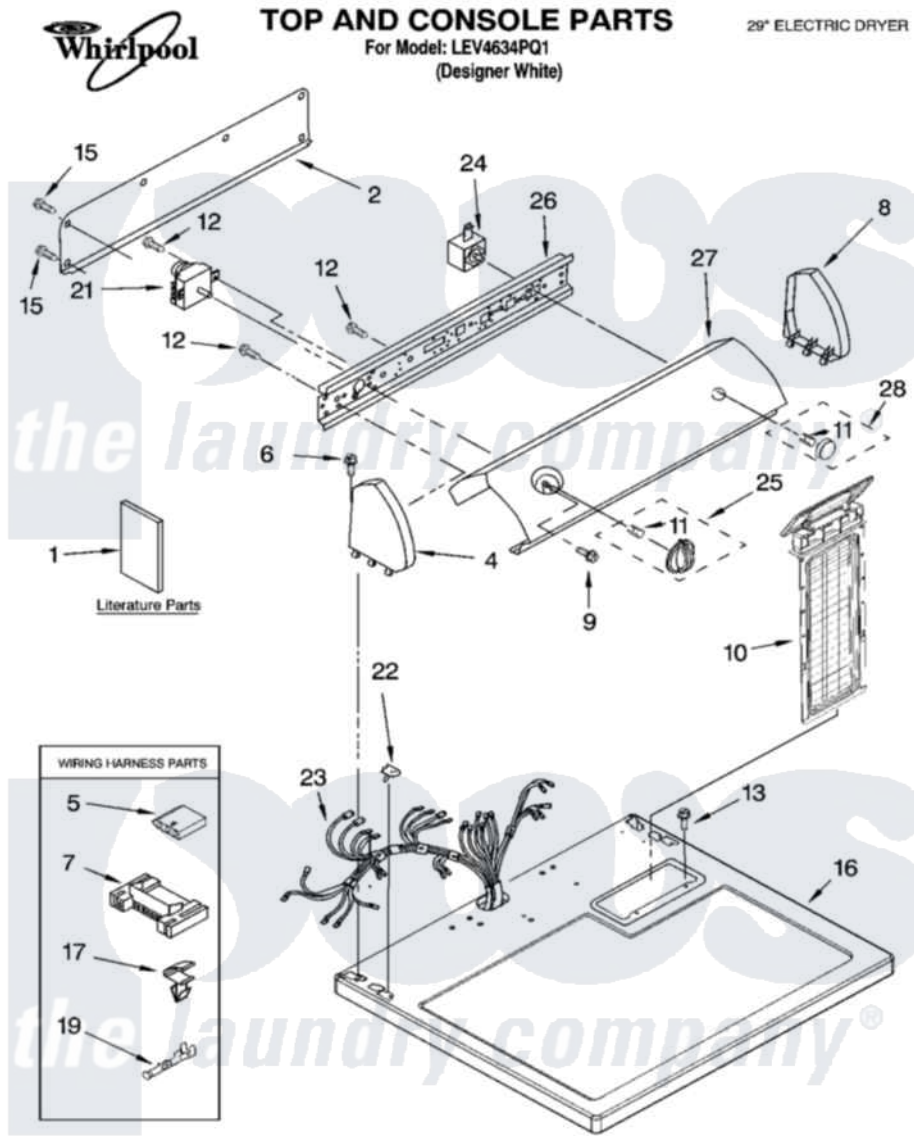

Whirlpool LEV4634PQ1 01 - TOP AND CONSOLE PARTS

10-05 Litho in U.S.A.(LT)

1

Part No. 8180870

Whirlpool Residential Whirlpool LEV4634PQ1 Dryer Parts Parts Diagram 01 - TOP AND CONSOLE PARTS
 Click on the part number to view part

Item	Original Part Number	Replaced By	Status	Part Description
1	8578183		Not Available	Use And Care Guide
"	8577190		Not Available	Installation Instructions
"	8533770		Not Available	Sheet, Cycle Feature
"	8528187			Wiring Diagram
"	N/A		Not Available	Following May Be Purchased DO-IT-YOURSELF REPAIR MANUALS
"	677818		Not Available	Manual, Do-It- Yourself Repair (Dryer)
2	8274261			Do-It-Yourself Repair Manuals
4	8271365	279962		Endcap
5	3936144			Do-It-Yourself Repair Manuals
6	388326			Screw, 8-18 X 1.25
7	3395683			Receptacle, Multi-Terminal
8	8271359	279962		Endcap
9	8533951	3400859		Screw, Grounding
10	8557861			Screen, Lint

11	8536939		Clip, Knob
12	8533971	90767	Screw, 8A X 3/8 HeX Washer Head Tapping
13	688983	487240	Screw, For Mtg. Service Capacitor
15	693995		Screw, Hex Head
16	8557930	8563985	Top
17	3394427		Clip-Harness
19	94614		Terminal
21	8299778		Timer, 60 Hz
22	357213		Nut, Push-In
23	8299867	W10450292	Harness, Wiring
24	3977456		Switch, Push-To-Start
25	8544955		Timer Knob Assembly
26	8271418		Bracket, Control
27	8545960		Panel, Control
28	8544939		Knob, Push-To-Start