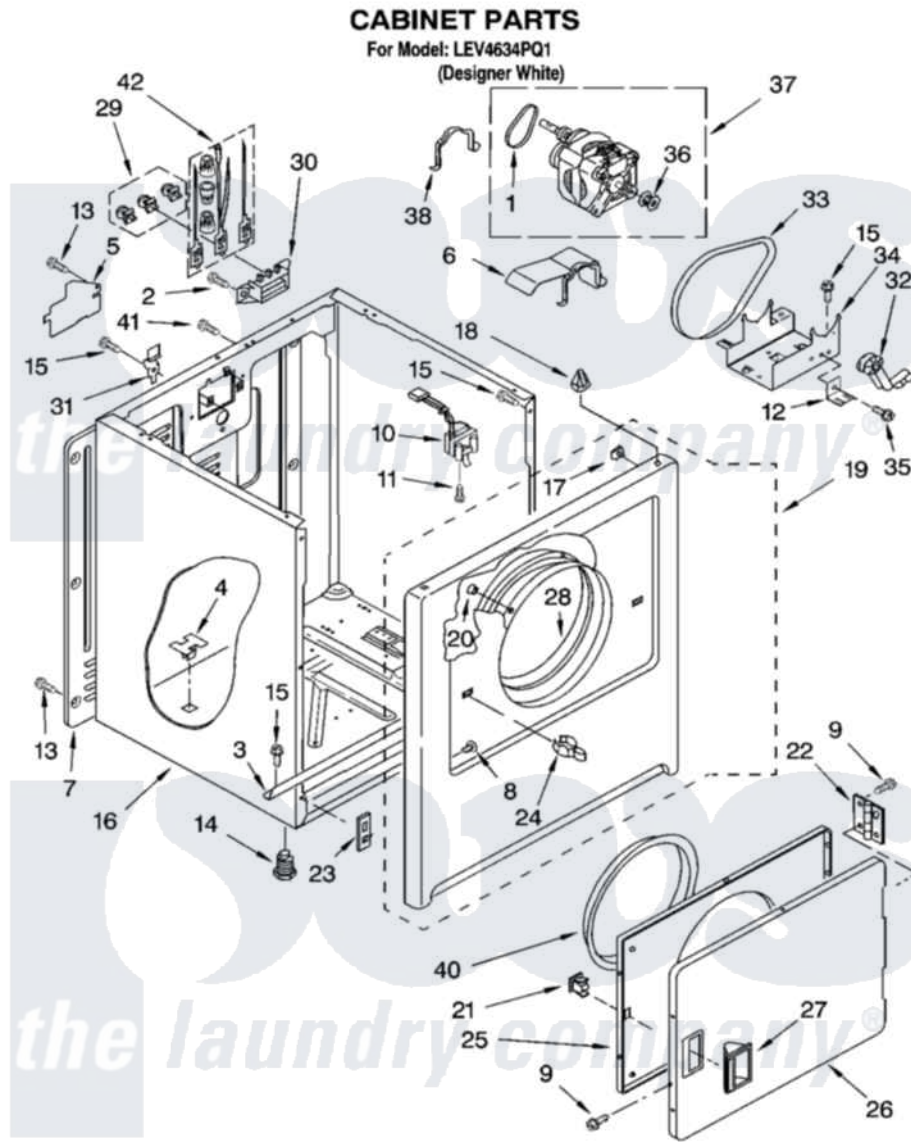

Whirlpool LEV4634PQ1 02 - CABINET PARTS

8180870

3

Whirlpool [Residential Whirlpool LEV4634PQ1 Dryer Parts](#) Parts Diagram 02 - CABINET PARTS
Click on the part number to view part

Item	Original Part Number	Replaced By	Status	Part Description
1	3405160			Belt, Drive
2	3393008	308685		Side Trim)
3	8541400			Bracket, Cabinet
4	3404283			Plug, Cabinet
5	3396795			Cover, Terminal Block
6	3401800			Belt Shield Assembly
7	3396807	280040		Panel-Rear
8	3404413			Plug, Hinge Hole
9	342055	488627		Screw
10	3406104	3406105		Door Switch Assembly
11	697773	3395530		Screw
12	3401805			Bracket, Idler
13	693995			Screw, Hex Head
14	3392100	49621		Feet-Leveling
"	279810			Foot-Optional
15	343641	681414		Screw, 10AB X 1/2

16	8530603	8533643	Cabinet
17	98234		Clip, U-Bend
18	690363	18776	Lock, Front Top
19	3403571	279844	Panel
20	685203	279220	Clip
21	690081	279570	Latch
22	3405514	W10362431	Hinge And Pin Assembly
23	3394083		Clip, Front Panel
24	696144	279570	Latch
25	3403371		Door, Inner
26	3403361		Door Front
27	3405184		Handle, Door
28	8066124	279264	Air Channel Box
29	279393		Terminal Block Screw Kit
30	3397659		Block, Terminal
31	238088	8066217	Hinge, Top
32	691366		Idler And Pulley Assembly
33	8066065	341241	Belt
34	3401802		Base, Motor
35	3400500		Bolt, 3405245 5/16-18 X 3/4
36	3394341	W10299847	Pulley-Motor
37	8535934	W10396039	Motor Assembly 60 Hz
38	660658		Clamp, Motor Mounting 343481 685441
40	3405245		5/16-18 X 3/4
41	697776	4331106	Screw, No.10-32 X 7/16
42	279318		Terminal Tinned And Brass Panel