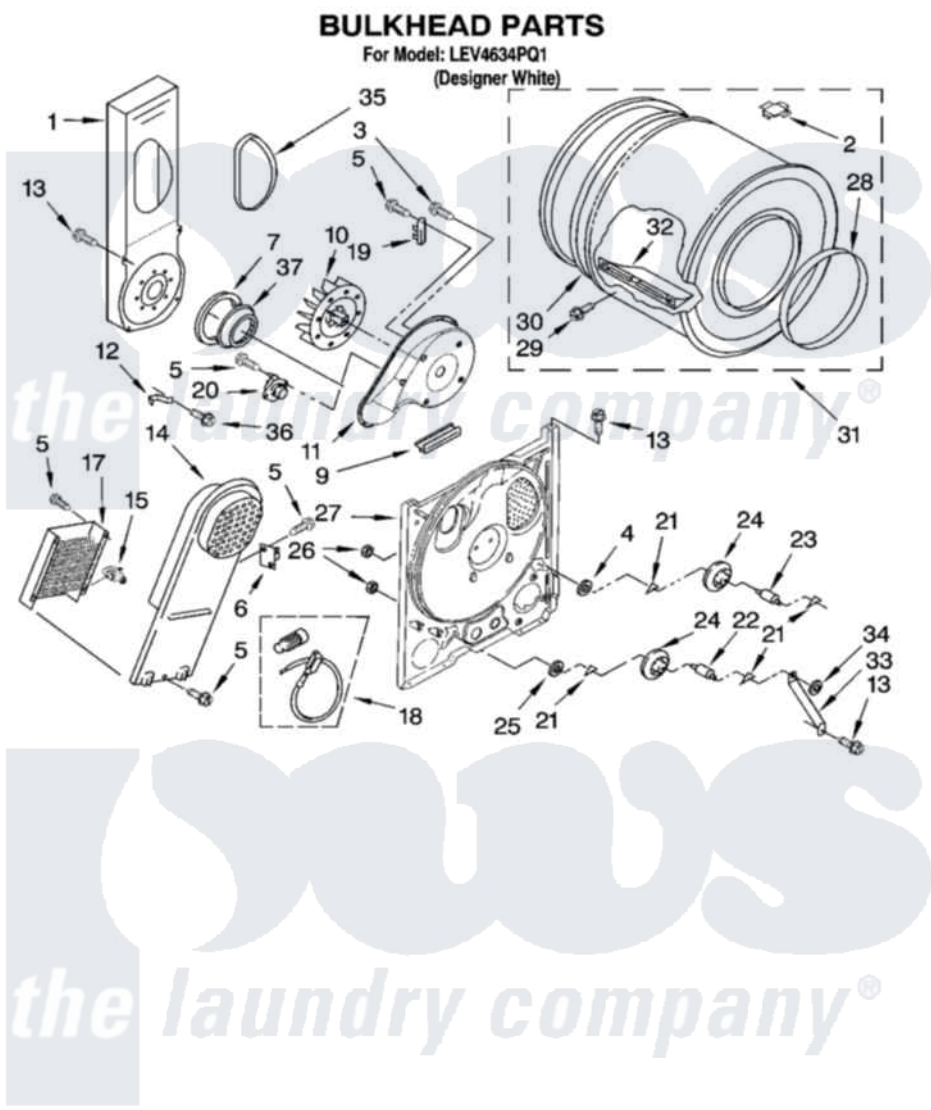

Whirlpool LEV4634PQ1 03 - BULKHEAD PARTS, OPTIONAL PARTS (NOT INCLUDED)

8180870

5

Whirlpool [Residential Whirlpool LEV4634PQ1 Dryer Parts](#) Parts Diagram 03 - BULKHEAD PARTS, OPTIONAL PARTS (NOT INCLUDED)

[Click on the part number to view part](#)

Item	Original Part Number	Replaced By	Status	Part Description
1	8519777			Lint Chute Assembly
2	8066086			Plug, Drum Hole
3	3390647	488729		Screw
4	3388703			Washer, Support
5	90767			Screw, 8A X 3/8 HeX Washer Head Tapping
6	3977393	279816		Cutoff-Tml
7	347139			Seal, Lint Chute
9	3392247	686889		Pad
10	3406963			Wheel, Blower
11	8577233			Housing, Blower
12	3398161			CLIP
13	343641	681414		Screw, 10AB X 1/2
14	8541818			Box, Heater
15	3977767			Thermostat, High Limit 250 F

17	8565582	279838	Element
18	279457		Wire Kit, Terminal
19	3392519		Thermal Limiter
20	3387134		Thermostat, Internal-Bias
21	690997		Washer, Thrust
22	3399506	W10359270	Shaft, Drum Roller Threads
23	3399507	W10359269	Shaft, Drum Roller Threads
24	3397590	349241T	Support
25	348197		Washer, Support
26	3359452		Nut, Lock
27	8529955	279793	Bulkhead
28	3394509		Ring, Bearing
29	97787	W10109200	Screw, Baffle Mounting
30	8066085	239087	Seal
31	3396777	697760	Drum
32	342847		Baffle, Drum
33	3976435		Bracket, Support
34	90296		Nut, Push On
35	339956		Seal, Air Duct To Bulkhead
36	489463		Screw, 8-18 X 1/16
37	696302		Shield, Exhaust
	N/A	Not Available	ACCESSORY PARTS
"	4392065		Kit, Dryer Repair
"	689790		Dry Rack
"	8522199		Accessory Parts
"	72017		Paint, Touch-Up
"	350930		Paint, Pressurized Spray B
"	350938		Paint, Pressurized Spray B
"	799344		Paint, Touch-Up)