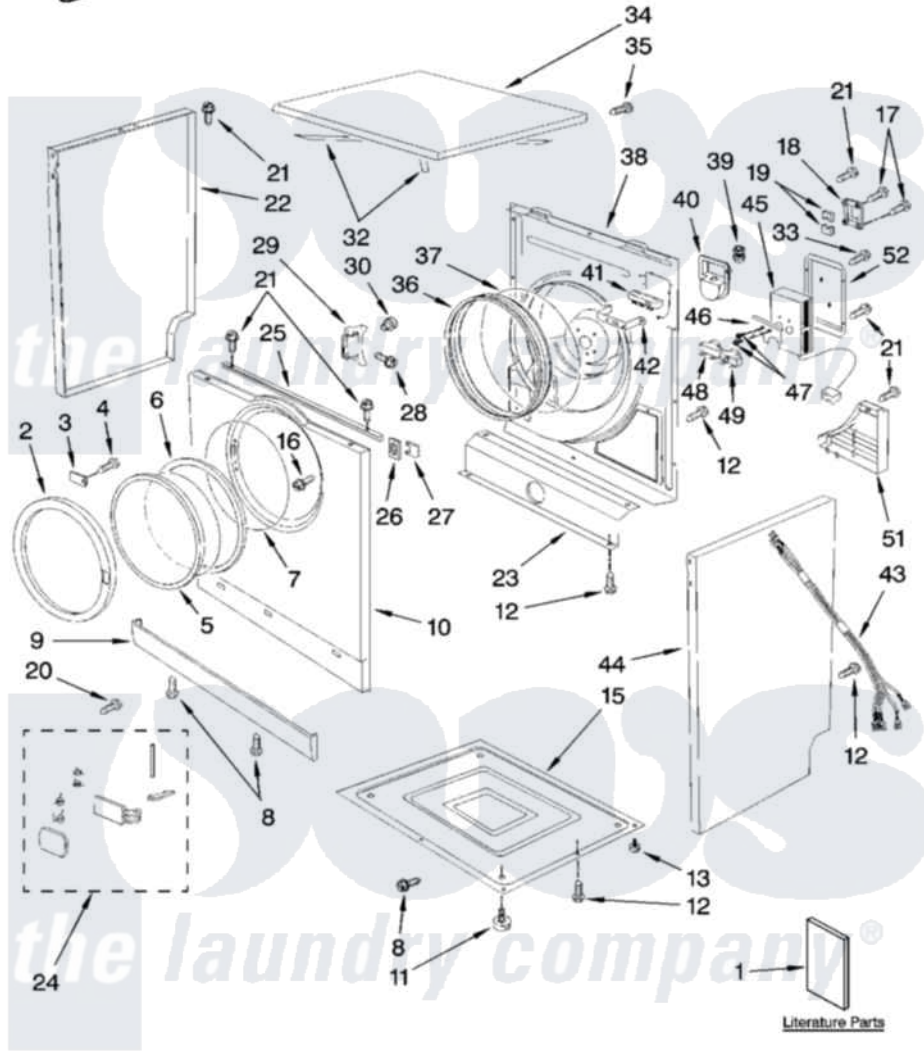

# Whirlpool LEW0050PQ0 01 - CABINET AND DOOR PARTS

## CABINET AND DOOR PARTS

For Model: LEW0050PQ0  
(White)

COMPACT  
ELECTRIC DRYER

1-05 Litho in U.S.A. (rog)

1

Part No. 8180594

Whirlpool Residential Whirlpool LEW0050PQ0 Dryer Parts Parts Diagram 01 - CABINET AND DOOR PARTS

[Click on the part number to view part](#)

Item	Original Part Number	Replaced By	Status	Part Description
1	8565592		Not Available	Use & Care Guide
"	8182581		Not Available	Wiring Diagram
2	<a href="#">8182406</a>			Frame, Door Outer
3	<a href="#">8182517</a>			Retainer Insert
4	8182333	<a href="#">W10253196</a>		Screw
5	<a href="#">8182516</a>			Glass, Door
6	<a href="#">8182414</a>			Frame, Inner Door
7	<a href="#">8182515</a>			Gasket, Door
8	<a href="#">8182518</a>			Screw
9	<a href="#">8182503</a>			Toe Panel
10	N/A		Not Available	FOLLOWING PARTS NOT ILLUSTRATED
11	<a href="#">8182479</a>			Foot, Adjustable
12	8182573	<a href="#">489355</a>		Screw, 8 X 1/2
13	8182459	<a href="#">3400843</a>		Orifice Holder
15	8182480		Not Available	BASE
16	<a href="#">8182401</a>			Screw, Door Catch