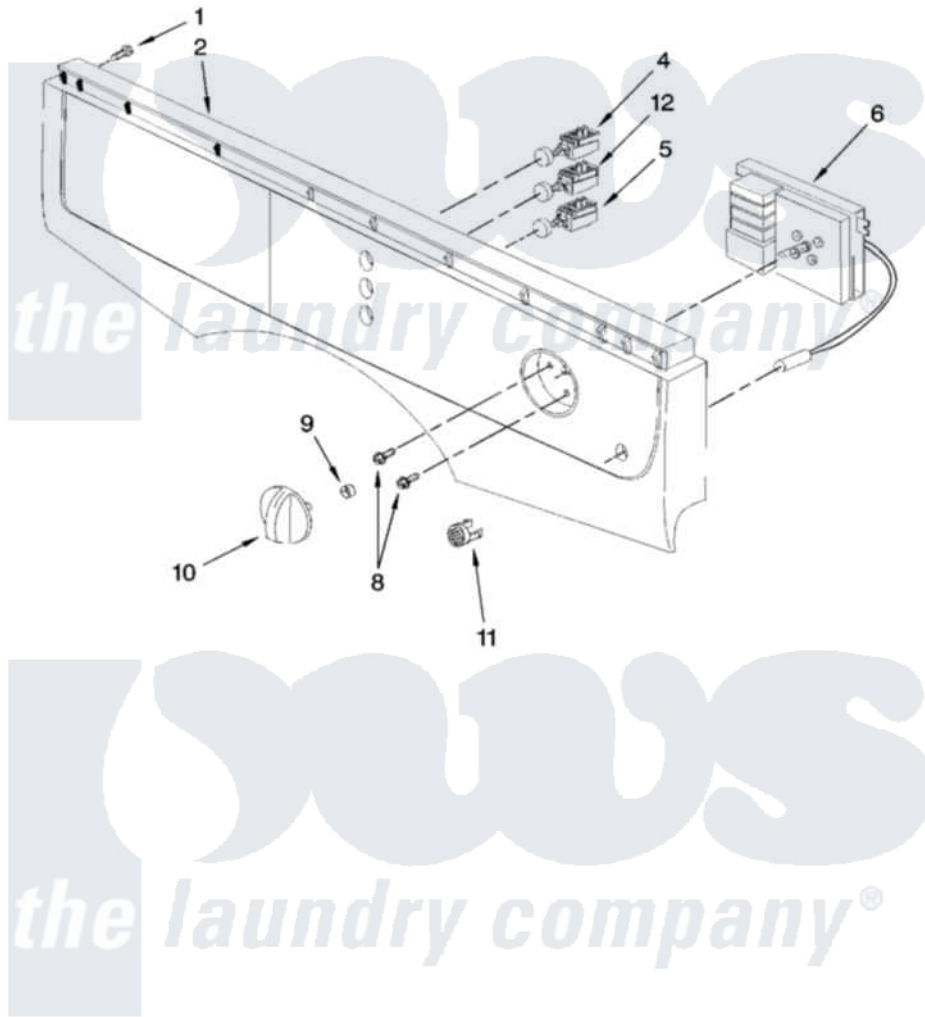

# Whirlpool LEW0050PQ0 02 - CONTROL PANEL PARTS

## CONTROL PANEL PARTS

For Model: LEW0050PQ0  
(White)

8180594

3

Whirlpool [Residential Whirlpool LEW0050PQ0 Dryer Parts](#) Parts Diagram 02 - CONTROL PANEL PARTS  
Click on the part number to view part

Item	Original Part Number	Replaced By	Status	Part Description
1	8182573	<a href="#">489355</a>		Screw, 8 X 1/2
2	<a href="#">280109</a>			Kit, Control Panel
4	<a href="#">280110</a>			Switch And Button Assembly
5	<a href="#">280112</a>			Switch And Button Assembly
6	<a href="#">8182522</a>			Timer And Indicator Light Assembly
8	8182338	<a href="#">489355</a>		Screw, 8 X 1/2
9	<a href="#">8182361</a>			Spring, Knob
10	<a href="#">8182519</a>			Knob
11	<a href="#">8182532</a>			Lens, Indicator
12	<a href="#">280111</a>			Switch And Button Assembly