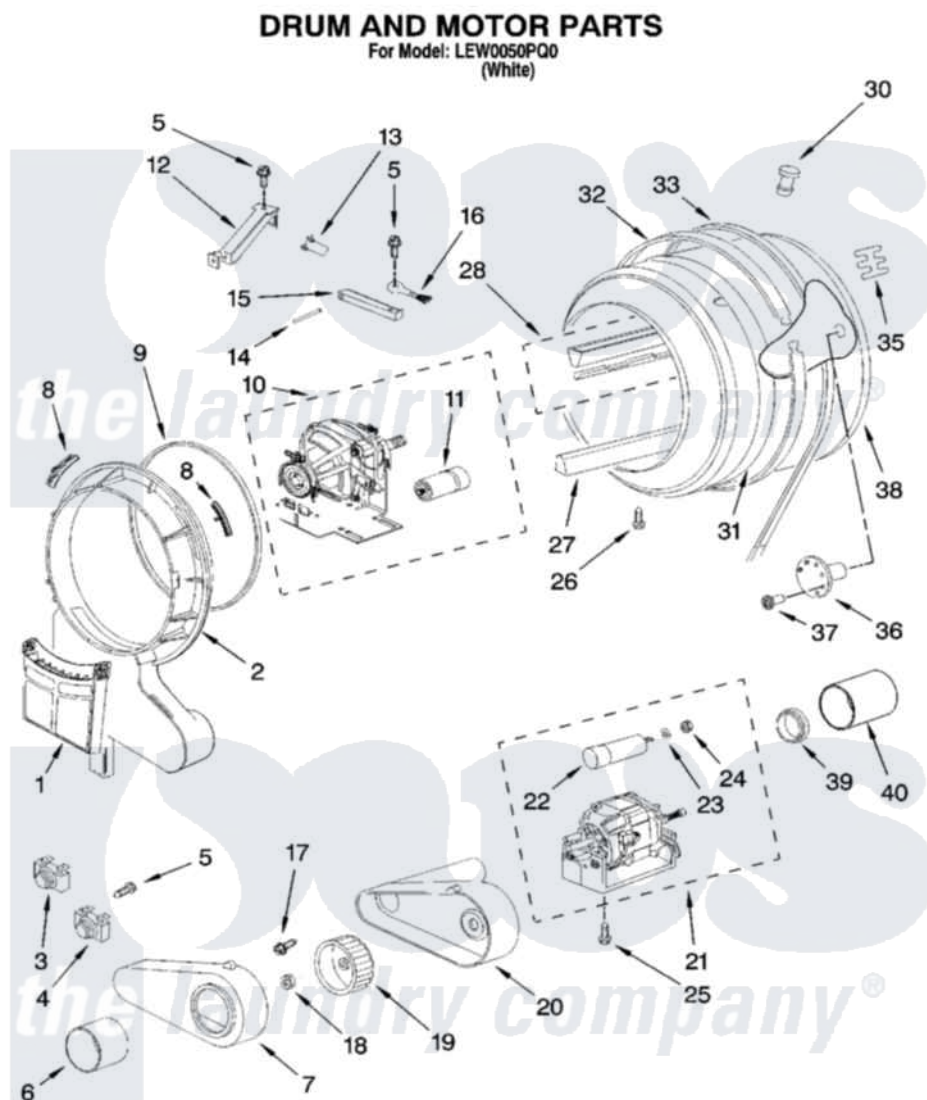

Whirlpool LEW0050PQ0 03 - DRUM AND MOTOR PARTS, OPTIONAL PARTS (NOT INCLUDED)

8180594

5

Whirlpool [Residential Whirlpool LEW0050PQ0 Dryer Parts](#) Parts Diagram 03 - DRUM AND MOTOR PARTS, OPTIONAL PARTS (NOT INCLUDED)

[Click on the part number to view part](#)

Item	Original Part Number	Replaced By	Status	Part Description
1	8182489			Filter, Screen
2	8182485			Lint Duct And Drum Support Assembly
3	8182470			Thermostat, 203F
4	8182477			Thermostat, Operating 122 F
5	8182323	3179776		Screw
6	8182478			Extension, Housing
7	8182476	W10238692		Housing, Outer
8	8182492	W10119103		Insert Pad, Drum Seal
9	8182487	8182692		Seal, Front Drum
10	8182471			Drive Motor
11	BLANK		Not Available	Capacitor (Part Not A Serviceable Item)
12	8182499			Support, Arm
13	8182494			Spring, Arm

14	8182501		Pin, Arm
15	8182498		Arm, Brush Holder
16	8182500		Brush, Detector
17	8182475	4344826	Screw, Grille
18	8182539		Nut, Blower Wheel
19	8182538		Blower Wheel
20	8182474	W10238691	Housing, Inner
21	8182472		Blower Motor Assembly
22	8182473		Capacitor
23	8182580		Washer, Capacitor
24	8182579		Nut, Capacitor
25	8182486	8182427	Screw, Motor
26	8182488	8182732	Screw
27	8182483		Baffle
28	8182484		Baffle
30	8182495		Plug, Probe
31	8182497		Band, Insulation
32	8182496		Band, Steel
33	8182481		Belt, Drive
35	8182493		Spring Hook
36	BLANK	Not Available	Drum Flange with Shaft (Part Not A Serviceable Item)
37	BLANK	Not Available	Rivet, Drum Flange (Part Not A Serviceable Item)
38	8182482		Drum Assembly
39	8182468	W10296394	Shield, Exhaust
40	8182622	W10296394	Shield, Exhaust
	N/A	Not Available	ACCESSORY PARTS
"	8182452	8212731	Kit-Stack
"	72017		Paint, Touch-Up
"	350938		Paint, Pressurized Spray B
"	350930		Paint, Pressurized Spray B
"	799344		Paint, Touch-Up)